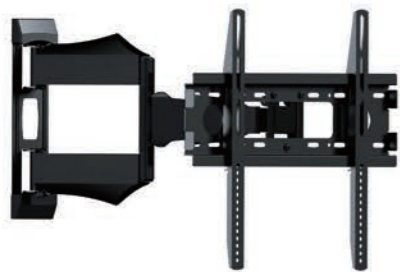

WMX010-2

- Screen Size: 25"-55"
- Tilt Range: -2° ~ +10°
- Profile: 70-570mm
- Weight Capacity: 40kgs /88lbs
- Swivel Range: -90° ~ +90°
- VESA: 100*200/200*200/200*400/400*400mm