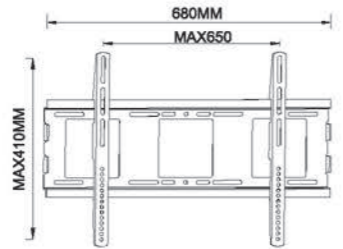

**FS002**

-  Screen Size: 32"-70"
-  Weight Capacity: 40kgs /88lbs
-  Swivel Range: -20° ~ +20°
-  VESA(Max): 200x200/400x200/400x400 600x400mm

**FS003**

-  Screen Size: 32"-70"
-  Weight Capacity: 80kgs /176lbs
-  VESA(Max): 200x200/400x200/400x400 600x400/1200x600mm

**TB-001**

 Screen Size 25"-55"  
 Weight Capacity 30kgs / 66lbs  
 VESA(Max) 400x400mm

**TB-005**

 Screen Size 32"-65"  
 Weight Capacity 40kgs / 88lbs  
 VESA(Max) 600x400mm

**TB011**

 Screen Size 37"-60"  
 Weight Capacity 45kgs / 99lbs  
 VESA(Max) 800x500mm

**PTS003**

- Screen Size  
32"-70"
- Weight Capacity  
50kgs /110lbs
- Tilt Range  
-15° ~ +15°
- VESA  
150\*150/200\*150/200\*200/  
400\*200/ 400\*400/600\*400mm

**PTS004**

- Screen Size  
32"-70"
- Weight Capacity  
50kgs /110lbs
- VESA  
100\*100/150\*150/200\*100/  
200\*150/200\*200/400\*200/  
400\*400/600\*400mm

**PTS0039**

- Screen Size  
42"-110"
- Weight Capacity  
150kgs /330lbs
- VESA  
400\*200/400\*400/600\*400/  
600\*600/800\*600/900\*600mm

**PTS0025**

- Screen Size  
32"-70"
- Weight Capacity  
60kgs /132lbs
- Tilt Range  
-15° ~ +15°
- VESA  
150\*150/200\*100/200\*150/200\*200/  
400\*200/400\*400/600\*400mm