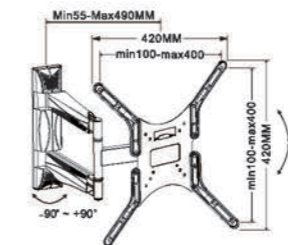

**WMX010-1**

- Screen Size: 25"-55"
- Tilt Range: -2° ~ +10°
- Profile: 50-540mm
- Weight Capacity: 40kgs /88lbs
- Swivel Range: -90° ~ +90°
- VESA: 100\*100/100\*200/200\*200/200\*400/400\*400mm

**WMX010-6**

- Screen Size: 32"-65"
- Tilt Range: -2° ~ +10°
- Profile: 60-560mm
- Weight Capacity: 40kgs /88lbs
- Swivel Range: -90° ~ +90°
- VESA: 100\*100/100\*200/200\*200/200\*400/400\*400mm

**WMX010-2**

- Screen Size: 25"-55"
- Tilt Range: -2° ~ +10°
- Profile: 70-570mm
- Weight Capacity: 40kgs /88lbs
- Swivel Range: -90° ~ +90°
- VESA: 100\*200/200\*200/200\*400/400\*400mm

**WMX011-2**

- Screen Size: 17"-55"
- Tilt Range: -20° ~ +20°
- Profile: 115-420mm
- Weight Capacity: 30kgs /66lbs
- Swivel Range: -90° ~ +90°
- VESA: 150\*100/150\*150/200\*150/200\*200/300\*200/400\*200/400\*300/400\*400mm

**WMX015**

- Screen Size: 32"-55"
- Tilt Range: -5° ~ +8°
- Profile: 55-490mm
- Weight Capacity: 30kgs /66lbs
- Swivel Range: -90° ~ +90°
- VESA: 100\*100/200\*100/200\*200/400\*200/400\*400mm

**WMX011**