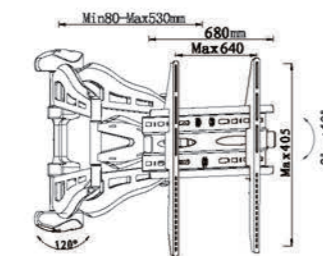

**PTS1920**

- Screen Size  
32"-55" x 2
- Weight Capacity  
120kgs /264lbs
- Tilt Range  
-15° ~ +15°
- VESA  
100\*100/200\*100/200\*200/  
400\*200/400\*400/600\*400mm

**WMX001**

- Screen Size: 25"-55"
- Tilt Range: -8°~+8°
- Profile: 50-460mm
- Weight Capacity: 40kgs /88lbs
- Swivel Range: -60°~+60°
- VESA: 100\*100/100\*200/200\*200/200\*400/400\*400mm

**WMX001-2**

- Screen Size: 25"-55"
- Tilt Range: -2°~+10°
- Profile: 40-445mm
- Weight Capacity: 40kgs /88lbs
- Swivel Range: -60°~+60°
- VESA: 100\*100/100\*200/200\*200/200\*400/400\*400mm

**WMX003-2**

- Screen Size: 32"-70"
- Weight Capacity: 50kgs /110lbs
- Swivel Range: -60°~+60°
- Tilt Range: -15°~+15°
- Profile: 110-450mm
- VESA: 100\*100/200\*100/200\*200/400\*200/400\*400/600\*400mm

**WMX003-5**

- Screen Size: 32"-70"
- Weight Capacity: 40kgs /88lbs
- Swivel Range: -60°~+60°
- Tilt Range: -15°~+15°
- Profile: 120-460mm
- VESA: 100\*100/200\*100/200\*200/400\*200/400\*400/600\*400mm

**WMX002-1**