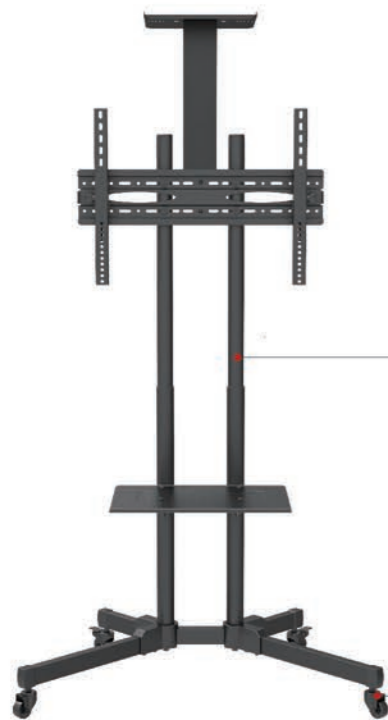

**WMX015**

- Screen Size: 32"-55"
- Tilt Range: -5° ~ +8°
- Profile: 55-490mm
- Weight Capacity: 30kgs /66lbs
- Swivel Range: -90° ~ +90°
- VESA: 100\*100/200\*100/200\*200/400\*200/400\*400mm

**WMX011**

- Screen Size: 17"-27"
- Tilt Range: -20° ~ +20°
- Profile: 65-365mm
- Weight Capacity: 10kgs /22lbs
- Swivel Range: -90° ~ +90°
- VESA: 50\*50/75\*75/100\*100mm

**WMX011S**

- Screen Size: 17"-27"
- Tilt Range: -20° ~ +20°
- Profile: 65-200mm
- Weight Capacity: 10kgs /22lbs
- Swivel Range: -90° ~ +90°
- VESA: 50\*50/75\*75/100\*100mm

**D910**

-  Screen Size  
32"-70"
-  Weight Capacity  
50kgs /110lbs
-  Tilt Range  
-15°~+15°
-  VESA(Max)  
600x400mm

**PERFECT COMBINATION**

Height Adjustable 400mm

Lockable Wheels

**D910-1**

-  Screen Size  
32"-70"
-  Weight Capacity  
50kgs /110lbs
-  Tilt Range  
-15°~+15°
-  VESA(Max)  
600x400mm

**D910S**

-  Screen Size  
32"-70"
-  Weight Capacity  
50kgs /110lbs
-  Tilt Range  
-15°~+15°
-  VESA(Max)  
600x400mm

Easy-grip Knob Tilting Design

Built-in Cable Duct

WMX009

Screen Size 25"-55"	Weight Capacity 40kgs /88lbs	Tilt Range -15°~ +15°	Swivel Range -90°~ +90°	Profile 110~320mm	VESA 50*50/75*75/100*100/ 200*100/200*200/ 400*200/400*400mm
------------------------	---------------------------------	--------------------------	----------------------------	----------------------	---