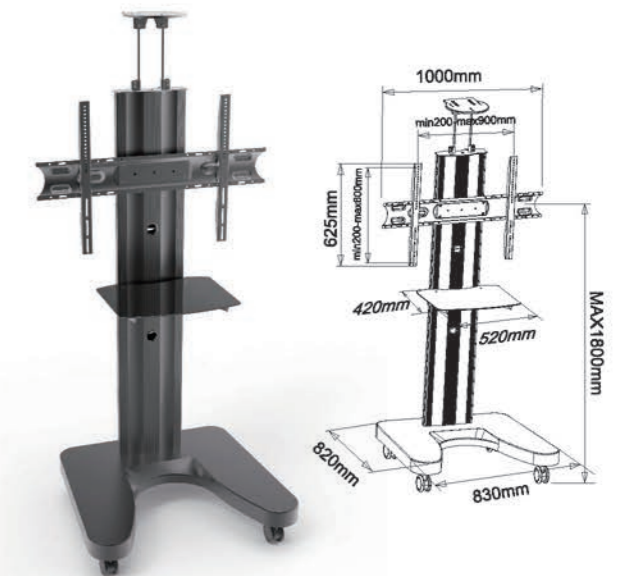

T001-2

- Screen Size 32"-70"
- Tilt Range -15° ~ +15°
- Weight Capacity 50kgs /110lbs
- VESA(Max) 600x400mm

T001-3

- Screen Size 32"-70"
- Tilt Range -15° ~ +15°
- Weight Capacity 50kgs /110lbs
- VESA(Max) 600x400mm

T003

- Screen Size 42"-90"
- Tilt Range -15° ~ +15°
- Weight Capacity 90kgs /198lbs
- VESA(Max) 200x200/400x200/400x400/600x400/800x400/800x600/900x600mm

D951

- Screen Size 32"-70"
- Tilt Range -15° ~ +15°
- Weight Capacity 40kgs /88lbs
- VESA(Max) 600x400mm

A901

- Screen Size 32"-70"
- Tilt Range -15° ~ +15°
- Weight Capacity 40kgs /88lbs
- VESA(Max) 200x200/400x200/400x400/600x400mm

T003-T

- Screen Size 32"-90"
- Tilt Range -15° ~ +15°
- Weight Capacity 90kgs /198lbs
- VESA(Max) 200x200/400x200/400x400/600x400/800x400/800x600/900x600mm

T003-T2

- Screen Size 32"-90"
- Tilt Range -15° ~ +15°
- Weight Capacity 90kgs /198lbs
- VESA(Max) 200x200/400x200/400x400/600x400/800x400/800x600/900x600mm

90° Rotation

TP001

- Screen Size: 32"-70"
- Weight Capacity: 50kgs /110lbs
- VESA(Max): 600x400mm