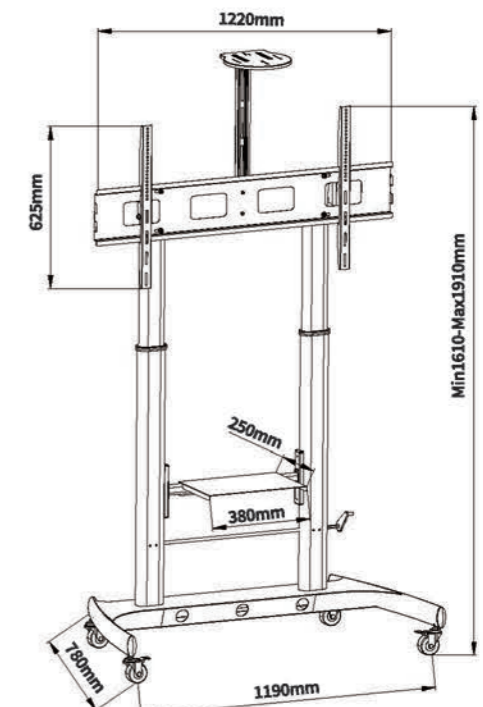

**ET440**

-  Screen Size  
25"-55"
-  Weight Capacity  
30kgs / 66lbs
-  VESA(Max)  
400x400mm

**T018**

-  Screen Size  
32"-70"
-  Weight Capacity  
40kgs / 88lbs
-  Tilt Range  
-15° ~ +15°
-  VESA(Max)  
600x400mm

**FS001**

-  Screen Size: 13"-42"
-  Weight Capacity: 20kgs /44lbs
-  VESA(Max): 75\*75/100\*100/200\*100/200\*200mm

**FS004**

-  Screen Size: 55"-110"
-  Weight Capacity: 100kgs /243lbs
-  VESA(Max): 200x200 400x200/400x400 600x400/1000x600 mm

**FS002**

-  Screen Size: 32"-70"
-  Weight Capacity: 40kgs /88lbs
-  Swivel Range: -20° ~ +20°
-  VESA(Max): 200x200/400x200/400x400 600x400mm

**FS003**

-  Screen Size: 32"-70"
-  Weight Capacity: 80kgs /176lbs
-  VESA(Max): 200x200/400x200/400x400 600x400/1200x600mm