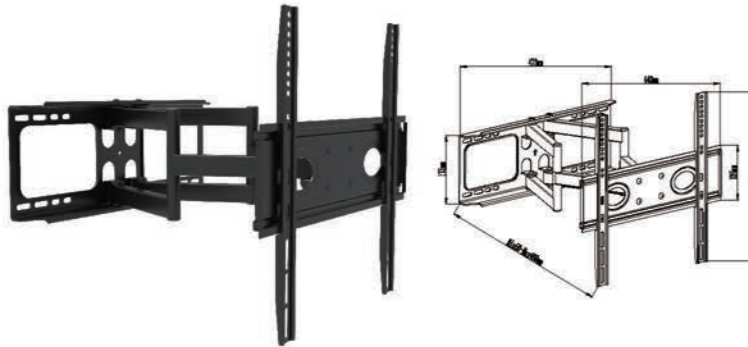

- Screen Size: 32"-70"
- Tilt Range: -2°~+10°
- Profile: 80-530mm
- Weight Capacity: 40kgs /88lbs
- Swivel Range: -60°~+60°
- VESA: 200\*100/200\*200/400\*200/400\*400/600\*400mm

**WMX003-6**

- Screen Size: 40"-70"
- Swivel Range: -60°~+60°
- Profile: 60-390mm
- Weight Capacity: 50kgs /110lbs
- VESA: 200\*200/400\*400/600\*400mm

**WMX004**

-  Screen Size 32"-70"
-  Weight Capacity 40kgs /88lbs
-  Profile 50-460mm
-  Swivel Range -60° ~ +60°
-  VESA
-  ○ 100\*100/200\*100/200\*200/400\*200/400\*400/600\*400mm

**WMX004-1**

-  Screen Size 32"-55"
-  Weight Capacity 40kgs /88lbs
-  Profile 50-460mm
-  Swivel Range -60° ~ +60°
-  VESA
-  ○ 100\*100/200\*100/200\*200/400\*200/400\*400mm