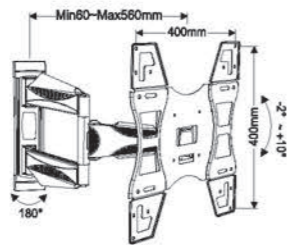

**WMX005**

-  Screen Size 32"-70"
-  Weight Capacity 40kgs /88lbs
-  Profile 60-380mm
-  Swivel Range -60° ~ +60°
-  VESA
-  ○ 100\*100/200\*100/200\*200/400\*200/400\*400/600\*400mm

**WMX005-1**

-  Screen Size 32"-55"
-  Weight Capacity 40kgs /88lbs
-  Profile 60-380mm
-  Swivel Range -60° ~ +60°
-  VESA
-  ○ 100\*100/200\*100/200\*200/400\*200/400\*400mm

**WMX020**

-  Screen Size 40"-100"
-  Weight Capacity 130kgs /286lbs
-  Profile 100-700mm
-  Swivel Range -60° ~ +60°
-  VESA
-  ○ 200\*200/400\*200/400\*400/600\*400/700\*500mm

**WMX020-1**

-  Screen Size 40"-100"
-  Weight Capacity 80kgs /176lbs
-  Swivel Range -90° ~ +90°
-  Profile 100-700mm
-  VESA
-  ○ 200\*200/400\*200/400\*400/600\*400/700\*500mm

**WMX010-1**

- Screen Size: 25"-55"
- Tilt Range: -2° ~ +10°
- Profile: 50-540mm
- Weight Capacity: 40kgs /88lbs
- Swivel Range: -90° ~ +90°
- VESA: 100\*100/100\*200/200\*200/200\*400/400\*400mm

**WMX010-6**

- Screen Size: 32"-65"
- Tilt Range: -2° ~ +10°
- Profile: 60-560mm
- Weight Capacity: 40kgs /88lbs
- Swivel Range: -90° ~ +90°
- VESA: 100\*100/100\*200/200\*200/200\*400/400\*400mm

**WMX010-2**

- Screen Size: 25"-55"
- Tilt Range: -2° ~ +10°
- Profile: 70-570mm
- Weight Capacity: 40kgs /88lbs
- Swivel Range: -90° ~ +90°
- VESA: 100\*200/200\*200/200\*400/400\*400mm