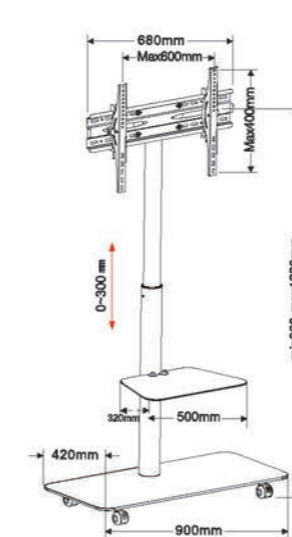

**T016**

-  Screen Size: 60"-100"
-  Tilt Range: -10° ~ +8°
-  Weight Capacity: 150kgs /330lbs
-  VESA(Max): 1000x600mm

**T016-2SC**

-  Screen Size: Dual 32"-55"  
Single 50"-110"
-  Tilt Range: -10° ~ +8°
-  Weight Capacity: 150kgs /330lbs
-  VESA(Max): 600x400mm

**T006-1**

-  Screen Size: 55"-110"
-  VESA(Max): 1000x600mm
-  Weight Capacity: 150kgs /330lbs

**T016-4SC**

-  Screen Size: Dual 32"-55"  
Single 50"-110"
-  Tilt Range: -10° ~ +8°
-  Weight Capacity: 150kgs /330lbs
-  VESA(Max): 600x400mm

**KS-SB001**

-  Screen Size  
32"-70"
-  Weight Capacity  
40kgs / 88lbs
-  Tilt Range  
-15° ~ +15°
-  VESA(Max)  
600x400mm

**ET220**

-  Screen Size  
17"-37"
-  Weight Capacity  
30kgs / 66lbs
-  VESA(Max)  
200x200mm

**ET440**

-  Screen Size  
25"-55"
-  Weight Capacity  
30kgs / 66lbs
-  VESA(Max)  
400x400mm

**T018**

-  Screen Size  
32"-70"
-  Weight Capacity  
40kgs / 88lbs
-  Tilt Range  
-15° ~ +15°
-  VESA(Max)  
600x400mm