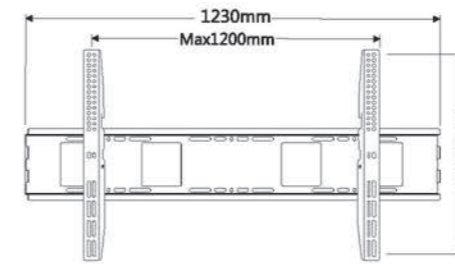

**PTS0034**

- Screen Size  
10"-37"
- Weight Capacity  
40kgs /88lbs
- VESA  
50\*50/75\*75/100\*100/  
150\*150/200\*200mm

**PTS0036T**

- Screen Size  
25"-55"
- Weight Capacity  
40kgs /88lbs
- Tilt Range  
-15° ~ +15°
- VESA(Max)  
400\*400mm

**PTS0037**

- Screen Size  
32"-70"
- Weight Capacity  
40kgs /88lbs
- VESA(Max)  
600\*400mm

**PTS0037T**

- Screen Size  
32"-70"
- Weight Capacity  
40kgs /88lbs
- Tilt Range  
-15° ~ +15°
- VESA(Max)  
600\*400mm

**PTS0034T**

- Screen Size  
10"-37"
- Weight Capacity  
40kgs /88lbs
- Tilt Range  
-15° ~ +15°
- VESA  
50\*50/75\*75/100\*100/  
150\*150/200\*200mm

**PTS0036**

- Screen Size  
25"-55"
- Weight Capacity  
40kgs /88lbs
- VESA(Max)  
400\*400mm

**FOR DIFFERENT SCENES**

**DT200**

- Screen Size  
24"-42"
- Weight Capacity  
20kgs /44lbs
- Tilt Range  
-15° ~ +5°
- VESA(Max)  
200\*200mm

**PTS1230**

- Screen Size  
50"-100"
- Weight Capacity  
150kgs /330lbs
- VESA  
100\*100/200\*100/200\*200/400\*200/  
400\*400/600\*400/600\*600/800\*600/  
1000\*600/1200\*600mm