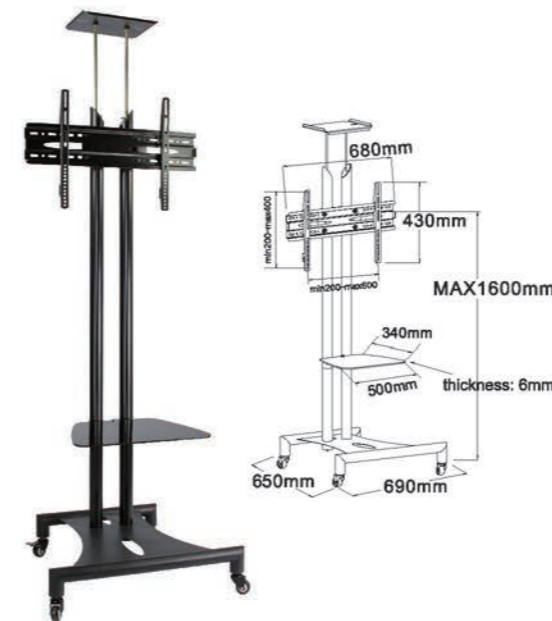

## WMX008

- Screen Size: 32"-65"
- Weight Capacity: 55kgs / 121lbs
- Tilt Range: -15°~+15°
- VESA: 100\*100/200\*100/200\*200/400\*200/400\*400/600\*400mm
- Profile: 600mm

## TCM-009

- Screen Size: 45"-55"
- Weight Capacity: 45kgs / 99lbs
- Tilt Range: -10°~+5°
- VESA: 100\*100/200\*100/200\*200/400\*200/400\*400/600\*400mm
- Profile: 400mm

**D960**

- Screen Size 32"-70"
- VESA(Max) 600x400mm
- Weight Capacity 40kgs /88lbs

**D960-1**

- Screen Size 32"-70"
- Tilt Range -15° ~ +15°
- VESA(Max) 600x400mm
- Weight Capacity 40kgs /88lbs

**D750**

- Screen Size 32"-70"
- VESA(Max) 600x400mm
- Weight Capacity 40kgs /88lbs

**D750-1**

- Screen Size 32"-55"
- Tilt Range -15° ~ +15°
- VESA(Max) 600x400mm
- Weight Capacity 40kgs /88lbs

**D700B**

- Screen Size 32"-70"
- VESA(Max) 600x400mm
- Weight Capacity 50kgs /110lbs

**D650**

- Screen Size 32"-70"
- VESA(Max) 600x400mm
- Weight Capacity 50kgs /110lbs