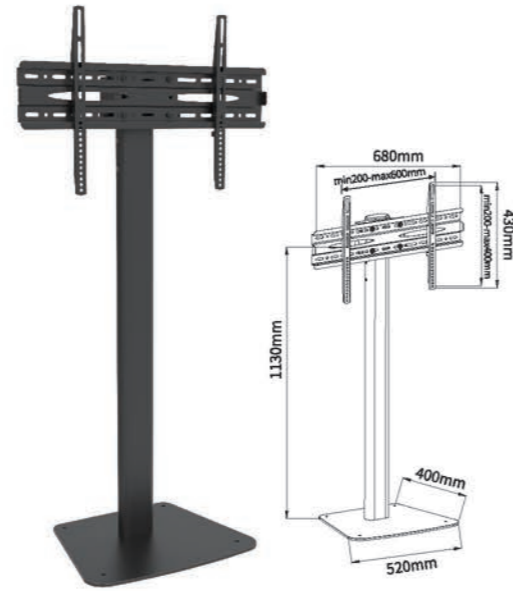

TP002

- Screen Size: 32"-70"
- Weight Capacity: 50kgs /110lbs
- Tilt Range: -15° ~ +15°
- VESA(Max): 600x400mm

T007

- Screen Size: 32"-70"
- Weight Capacity: 50kgs /110lbs
- Tilt Range: -10° ~ +15°
- VESA(Max): 600x400mm

T007-2

- Screen Size: 32"-70"
- Weight Capacity: 50kgs /110lbs
- Tilt Range: -10° ~ +15°
- VESA(Max): 600x400mm

TP003

- Screen Size: 32"-70"
- Weight Capacity: 50kgs /110lbs
- VESA(Max): 600x400mm

TP004

- Screen Size: 32"-70"
- Weight Capacity: 50kgs /110lbs
- Tilt Range: -15° ~ +15°
- VESA(Max): 600x400mm

**T014**

Screen Size 25"-55"  
 VESA(Max) 600x400mm  
 Weight Capacity 50kgs / 110lbs

**TB002**

Screen Size 32"-70"  
 VESA(Max) 600x400mm  
 Weight Capacity 50kgs / 110lbs

**D1250**

Screen Size 25"-55"  
 VESA(Max) 400x400mm  
 Weight Capacity 30kgs / 66lbs

**XD-WM007-1**

- Screen Size 55"-110"
- VESA(Max) 800x600mm
- Weight Capacity 120kgs /264lbs

**XD-WM008**

- Screen Size 40"-80"
- VESA(Max) 600x400mm
- Weight Capacity 70kgs /154lbs
- 90° Rotation

**XD-WM007-4**