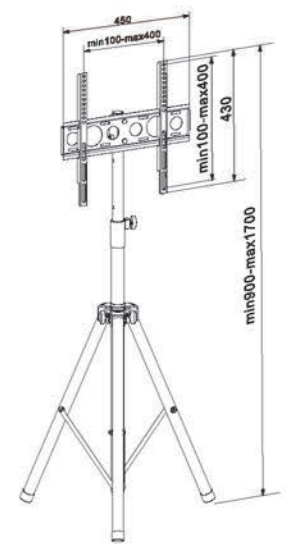

**T006-1**

-  Screen Size: 55"-110"
-  VESA(Max): 1000x600mm
-  Weight Capacity: 150kgs /330lbs

**T016-4SC**

-  Screen Size: Dual 32"-55"  
Single 50"-110"
-  Tilt Range: -10° ~ +8°
-  Weight Capacity: 150kgs /330lbs
-  VESA(Max): 600x400mm

**KS-SB001**

-  Screen Size  
32"-70"
-  Weight Capacity  
40kgs / 88lbs
-  Tilt Range  
-15° ~ +15°
-  VESA(Max)  
600x400mm

**ET220**

-  Screen Size  
17"-37"
-  Weight Capacity  
30kgs / 66lbs
-  VESA(Max)  
200x200mm

**ET440**

-  Screen Size  
25"-55"
-  Weight Capacity  
30kgs / 66lbs
-  VESA(Max)  
400x400mm

**T018**

-  Screen Size  
32"-70"
-  Weight Capacity  
40kgs / 88lbs
-  Tilt Range  
-15° ~ +15°
-  VESA(Max)  
600x400mm