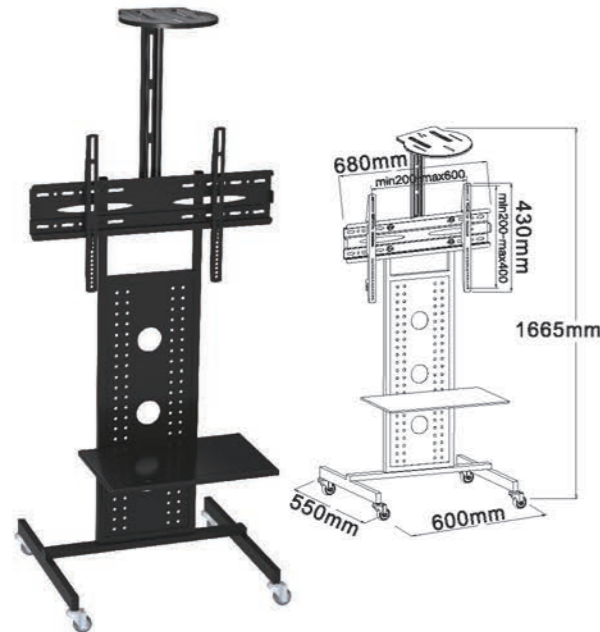

## WMX008

- Screen Size: 32"-65"
- Weight Capacity: 55kgs / 121lbs
- Tilt Range: -15°~+15°
- VESA: 100\*100/200\*100/200\*200/400\*200/400\*400/600\*400mm
- Profile: 600mm

## TCM-009

- Screen Size: 45"-55"
- Weight Capacity: 45kgs / 99lbs
- Tilt Range: -10°~+5°
- VESA: 100\*100/200\*100/200\*200/400\*200/400\*400/600\*400mm
- Profile: 400mm

**D960**

- Screen Size 32"-70"
- VESA(Max) 600x400mm
- Weight Capacity 40kgs /88lbs

**D960-1**

- Screen Size 32"-70"
- Tilt Range -15° ~ +15°
- VESA(Max) 600x400mm
- Weight Capacity 40kgs /88lbs

**D750**

- Screen Size 32"-70"
- VESA(Max) 600x400mm
- Weight Capacity 40kgs /88lbs

**D750-1**

- Screen Size 32"-55"
- Tilt Range -15° ~ +15°
- VESA(Max) 600x400mm
- Weight Capacity 40kgs /88lbs

**D700B**

- Screen Size 32"-70"
- VESA(Max) 600x400mm
- Weight Capacity 50kgs /110lbs

**D650**

- Screen Size 32"-70"
- VESA(Max) 600x400mm
- Weight Capacity 50kgs /110lbs