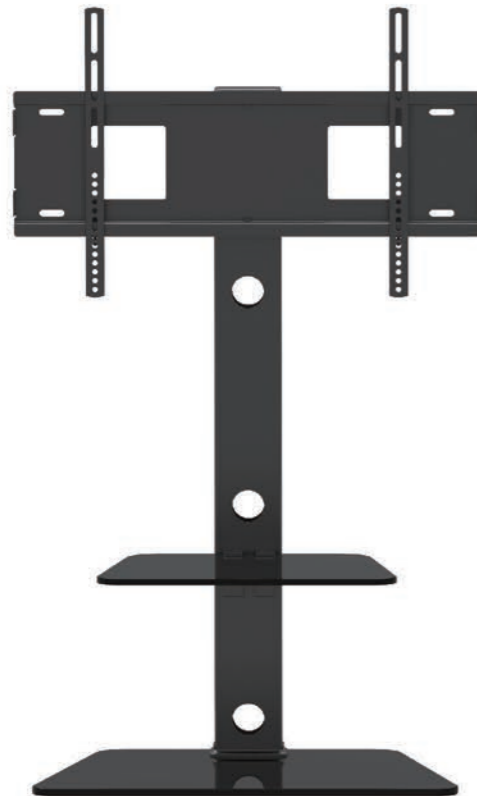

FS002

- Screen Size: 32"-70"
- Weight Capacity: 40kgs /88lbs
- Swivel Range: -20° ~ +20°
- VESA(Max): 200x200/400x200/400x400 600x400mm