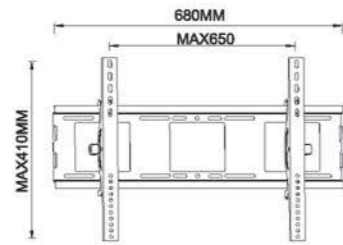

**FS002**

-  Screen Size: 32"-70"
-  Weight Capacity: 40kgs /88lbs
-  Swivel Range: -20° ~ +20°
-  VESA(Max): 200x200/400x200/400x400 600x400mm

**FS003**

-  Screen Size: 32"-70"
-  Weight Capacity: 80kgs /176lbs
-  VESA(Max): 200x200/400x200/400x400 600x400/1200x600mm

**TB-001**

 Screen Size 25"-55"  
 Weight Capacity 30kgs / 66lbs  
 VESA(Max) 400x400mm

**TB-005**

 Screen Size 32"-65"  
 Weight Capacity 40kgs / 88lbs  
 VESA(Max) 600x400mm

**TB011**

 Screen Size 37"-60"  
 Weight Capacity 45kgs / 99lbs  
 VESA(Max) 800x500mm

**PTS003**

- Screen Size  
32"-70"
- Weight Capacity  
50kgs /110lbs
- Tilt Range  
-15° ~ +15°
- VESA  
150\*150/200\*150/200\*200/  
400\*200/ 400\*400/600\*400mm

**PTS004**

- Screen Size  
32"-70"
- Weight Capacity  
50kgs /110lbs
- VESA  
100\*100/150\*150/200\*100/  
200\*150/200\*200/400\*200/  
400\*400/600\*400mm

**PTS0039**

- Screen Size  
42"-110"
- Weight Capacity  
150kgs /330lbs
- VESA  
400\*200/400\*400/600\*400/  
600\*600/800\*600/900\*600mm

**PTS0025**

- Screen Size  
32"-70"
- Weight Capacity  
60kgs /132lbs
- Tilt Range  
-15° ~ +15°
- VESA  
150\*150/200\*100/200\*150/200\*200/  
400\*200/400\*400/600\*400mm