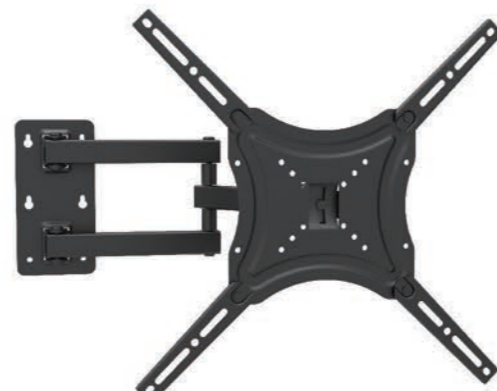

HDL-117B-2

- Screen Size: 14"-55"
- Tilt Range: -15°~+15°
- Profile: 80~460mm
- Weight Capacity: 35kgs /77lbs
- Swivel Range: -90°~+90°
- VESA: 75*75/100*100/200*100/200*200/400*200/400*400mm