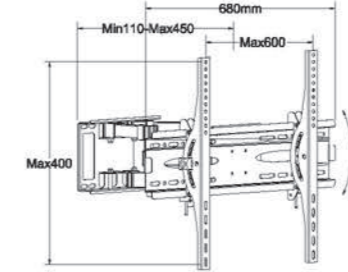

**DT500**

- Screen Size  
25"-55"
- Weight Capacity  
40kgs /88lbs
- Tilt Range  
-15° ~ +5°
- VESA(Max)  
400\*400mm

**DT600**

- Screen Size  
32"-70"
- Weight Capacity  
40kgs /88lbs
- Tilt Range  
-15° ~ +5°
- VESA(Max)  
600\*400mm

**PTS1920**

- Screen Size  
32"-55" x 2
- Weight Capacity  
120kgs /264lbs
- Tilt Range  
-15° ~ +15°
- VESA  
100\*100/200\*100/200\*200/  
400\*200/400\*400/600\*400mm

**WMX001**

- Screen Size: 25"-55"
- Tilt Range: -8°~+8°
- Profile: 50-460mm
- Weight Capacity: 40kgs /88lbs
- Swivel Range: -60°~+60°
- VESA: 100\*100/100\*200/200\*200/200\*400/400\*400mm

**WMX001-2**

- Screen Size: 25"-55"
- Tilt Range: -2°~+10°
- Profile: 40-445mm
- Weight Capacity: 40kgs /88lbs
- Swivel Range: -60°~+60°
- VESA: 100\*100/100\*200/200\*200/200\*400/400\*400mm

**WMX003-2**