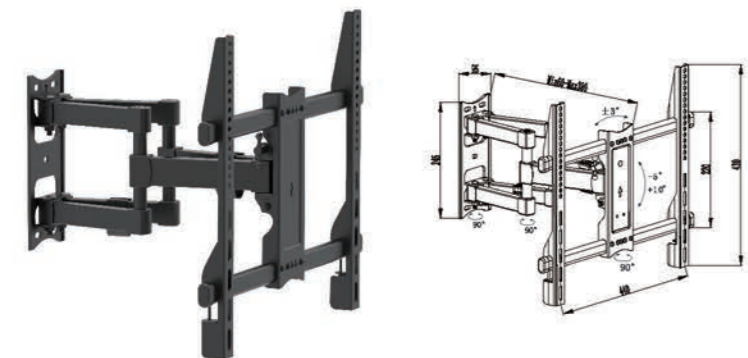

- Screen Size: 32"-70"
- Tilt Range: -2°~+10°
- Profile: 80-530mm
- Weight Capacity: 40kgs /88lbs
- Swivel Range: -60°~+60°
- VESA: 200\*100/200\*200/400\*200/400\*400/600\*400mm

**WMX003-6**

- Screen Size: 40"-70"
- Swivel Range: -60°~+60°
- Profile: 60-390mm
- Weight Capacity: 50kgs /110lbs
- VESA: 200\*200/400\*400/600\*400mm

**WMX004**

-  Screen Size 32"-70"
-  Weight Capacity 40kgs /88lbs
-  Profile 50-460mm
-  Swivel Range -60° ~ +60°
-  VESA
-  ○ 100\*100/200\*100/200\*200/400\*200/400\*400/600\*400mm

**WMX004-1**

-  Screen Size 32"-55"
-  Weight Capacity 40kgs /88lbs
-  Profile 50-460mm
-  Swivel Range -60° ~ +60°
-  VESA
-  ○ 100\*100/200\*100/200\*200/400\*200/400\*400mm

**WMX005**

-  Screen Size 32"-70"
-  Weight Capacity 40kgs /88lbs
-  Profile 60-380mm
-  Swivel Range -60° ~ +60°
-  VESA
-  ○ 100\*100/200\*100/200\*200/400\*200/400\*400/600\*400mm

**WMX005-1**

-  Screen Size 32"-55"
-  Weight Capacity 40kgs /88lbs
-  Profile 60-380mm
-  Swivel Range -60° ~ +60°
-  VESA
-  ○ 100\*100/200\*100/200\*200/400\*200/400\*400mm