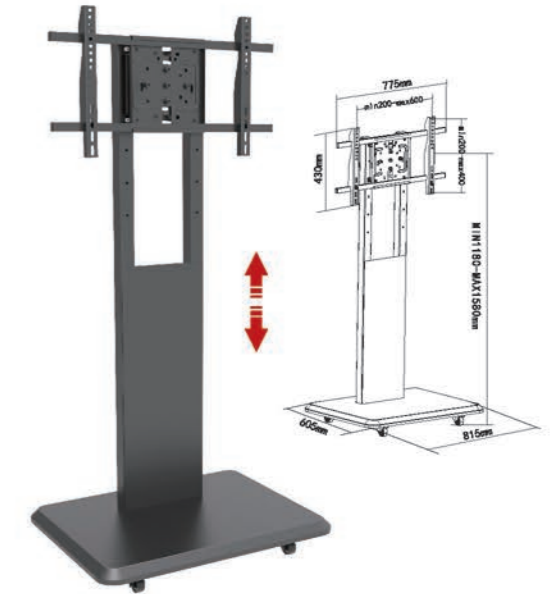

**T009**

Screen Size 32"-70"  
 VESA(Max) 600x400mm  
 Weight Capacity 70kgs / 154lbs

**IS007**

Screen Size 32"-70"  
 VESA(Max) 600x400mm  
 Weight Capacity 40kgs / 88lbs  
 90° Rotation

**T007-3**

Screen Size 32"-70"  
 VESA(Max) 600x400mm  
 Weight Capacity 50kgs / 110lbs  
 90° Rotation

**XD-WM007-1**

- Screen Size 55"-110"
- VESA(Max) 800x600mm
- Weight Capacity 120kgs /264lbs

**XD-WM008**

- Screen Size 40"-80"
- VESA(Max) 600x400mm
- Weight Capacity 70kgs /154lbs
- 90° Rotation

**XD-WM007-4**

- Screen Size 50"-90"
- VESA(Max) 800x600mm
- Weight Capacity 70kgs /154lbs

**XD-WM007-5**

- Screen Size 32"-70"
- VESA(Max) 600x400mm
- Weight Capacity 55kgs /121lbs

**XD-WM007-3**

- Screen Size 55"-120"
- VESA(Max) 1200x600mm
- Weight Capacity 150kgs /330lbs

**T015-6SC**

-  Screen Size 42"-55"
-  Weight Capacity 240kgs /528lbs
-  VESA(Max) 600x400mm
-  Tilt Range -1° ~ +5°

Ideal For Conferencing Public Displays Or Other Professional Presentation.

**XD-WM007L**