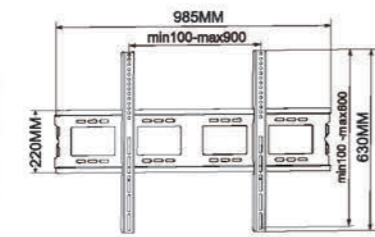

**FS002**

-  Screen Size: 32"-70"
-  Weight Capacity: 40kgs /88lbs
-  Swivel Range: -20° ~ +20°
-  VESA(Max): 200x200/400x200/400x400 600x400mm

**FS003**

-  Screen Size: 32"-70"
-  Weight Capacity: 80kgs /176lbs
-  VESA(Max): 200x200/400x200/400x400 600x400/1200x600mm

**TB-001**

 Screen Size 25"-55"  
 Weight Capacity 30kgs / 66lbs  
 VESA(Max) 400x400mm

**TB-005**

 Screen Size 32"-65"  
 Weight Capacity 40kgs / 88lbs  
 VESA(Max) 600x400mm

**TB011**

 Screen Size 37"-60"  
 Weight Capacity 45kgs / 99lbs  
 VESA(Max) 800x500mm

**PTS003**

- Screen Size  
32"-70"
- Weight Capacity  
50kgs /110lbs
- Tilt Range  
-15° ~ +15°
- VESA  
150\*150/200\*150/200\*200/  
400\*200/ 400\*400/600\*400mm

**PTS004**

- Screen Size  
32"-70"
- Weight Capacity  
50kgs /110lbs
- VESA  
100\*100/150\*150/200\*100/  
200\*150/200\*200/400\*200/  
400\*400/600\*400mm

**PTS0039**

- Screen Size  
42"-110"
- Weight Capacity  
150kgs /330lbs
- VESA  
400\*200/400\*400/600\*400/  
600\*600/800\*600/900\*600mm

**PTS0025**

- Screen Size  
32"-70"
- Weight Capacity  
60kgs /132lbs
- Tilt Range  
-15° ~ +15°
- VESA  
150\*150/200\*100/200\*150/200\*200/  
400\*200/400\*400/600\*400mm