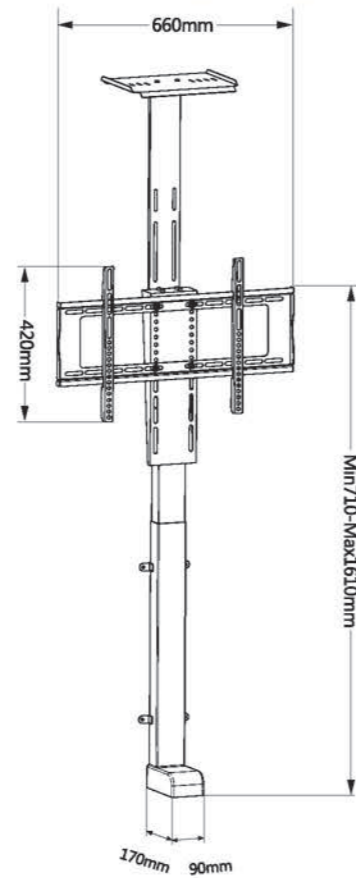

**T016**

-  Screen Size: 60"-100"
-  Tilt Range: -10° ~ +8°
-  Weight Capacity: 150kgs /330lbs
-  VESA(Max): 1000x600mm

**T016-2SC**

-  Screen Size: Dual 32"-55"  
Single 50"-110"
-  Tilt Range: -10° ~ +8°
-  Weight Capacity: 150kgs /330lbs
-  VESA(Max): 600x400mm

**T006-1**

-  Screen Size: 55"-110"
-  VESA(Max): 1000x600mm
-  Weight Capacity: 150kgs /330lbs

**T016-4SC**

-  Screen Size: Dual 32"-55"  
Single 50"-110"
-  Tilt Range: -10° ~ +8°
-  Weight Capacity: 150kgs /330lbs
-  VESA(Max): 600x400mm

**KS-SB001**

-  Screen Size  
32"-70"
-  Weight Capacity  
40kgs / 88lbs
-  Tilt Range  
-15° ~ +15°
-  VESA(Max)  
600x400mm

**ET220**

-  Screen Size  
17"-37"
-  Weight Capacity  
30kgs / 66lbs
-  VESA(Max)  
200x200mm

**ET440**

-  Screen Size  
25"-55"
-  Weight Capacity  
30kgs / 66lbs
-  VESA(Max)  
400x400mm

**T018**

-  Screen Size  
32"-70"
-  Weight Capacity  
40kgs / 88lbs
-  Tilt Range  
-15° ~ +15°
-  VESA(Max)  
600x400mm