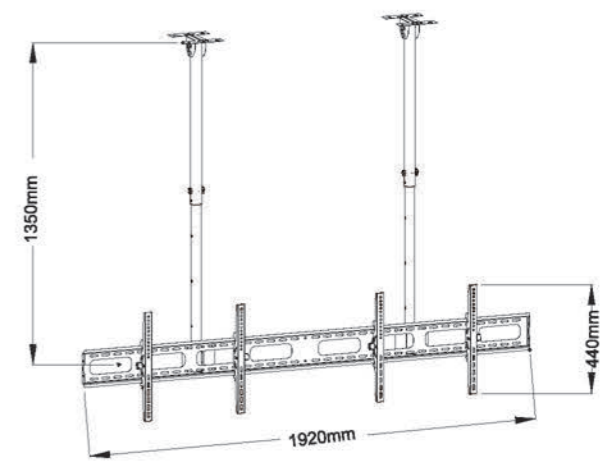

-  Screen Size: 14"-55"
-  Tilt Range: -15°~+15°
-  Profile: 80~460mm
-  Weight Capacity: 35kgs /77lbs
-  Swivel Range: -90°~+90°
-  VESA: 75\*75/100\*100/200\*100/200\*200/400\*200/400\*400mm

**HDL-117C**

-  Screen Size: 32"-55"
-  Tilt Range: -10°~+5°
-  Profile: 40~400mm
-  Weight Capacity: 40kgs /88lbs
-  Swivel Range: -90°~+90°
-  VESA: 75\*75/100\*100/200\*100/200\*200/400\*200/400\*400mm

**HDL-117C-2**

-  Screen Size: 32"-55"
-  Tilt Range: -10°~+5°
-  Profile: 40~400mm
-  Weight Capacity: 40kgs /88lbs
-  Swivel Range: -90°~+90°
-  VESA: 75\*75/100\*100/200\*100/200\*200/400\*200/400\*400mm

## WMX008

- Screen Size: 32"-65"
- Weight Capacity: 55kgs / 121lbs
- Tilt Range: -15°~+15°
- VESA: 100\*100/200\*100/200\*200/400\*200/400\*400/600\*400mm
- Profile: 600mm