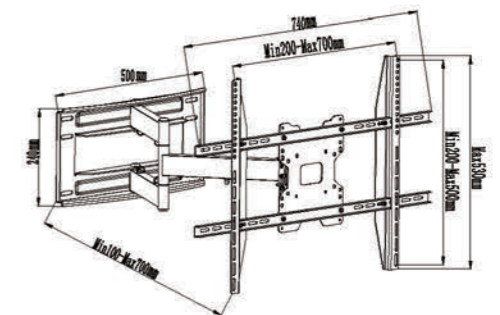

**WMX004**

-  Screen Size 32"-70"
-  Weight Capacity 40kgs /88lbs
-  Profile 50-460mm
-  Swivel Range -60° ~ +60°
-  VESA
-  ○ 100\*100/200\*100/200\*200/400\*200/400\*400/600\*400mm

**WMX004-1**

-  Screen Size 32"-55"
-  Weight Capacity 40kgs /88lbs
-  Profile 50-460mm
-  Swivel Range -60° ~ +60°
-  VESA
-  ○ 100\*100/200\*100/200\*200/400\*200/400\*400mm

**WMX005**

-  Screen Size 32"-70"
-  Weight Capacity 40kgs /88lbs
-  Profile 60-380mm
-  Swivel Range -60° ~ +60°
-  VESA
-  ○ 100\*100/200\*100/200\*200/400\*200/400\*400/600\*400mm

**WMX005-1**

-  Screen Size 32"-55"
-  Weight Capacity 40kgs /88lbs
-  Profile 60-380mm
-  Swivel Range -60° ~ +60°
-  VESA
-  ○ 100\*100/200\*100/200\*200/400\*200/400\*400mm

**WMX020**

-  Screen Size 40"-100"
-  Weight Capacity 130kgs /286lbs
-  Profile 100-700mm
-  Swivel Range -60° ~ +60°
-  VESA
-  ○ 200\*200/400\*200/400\*400/600\*400/700\*500mm

**WMX020-1**

-  Screen Size 40"-100"
-  Weight Capacity 80kgs /176lbs
-  Swivel Range -90° ~ +90°
-  Profile 100-700mm
-  VESA
-  ○ 200\*200/400\*200/400\*400/600\*400/700\*500mm

**WMX010-1**

- Screen Size: 25"-55"
- Tilt Range: -2° ~ +10°
- Profile: 50-540mm
- Weight Capacity: 40kgs /88lbs
- Swivel Range: -90° ~ +90°
- VESA: 100\*100/100\*200/200\*200/200\*400/400\*400mm

**WMX010-6**