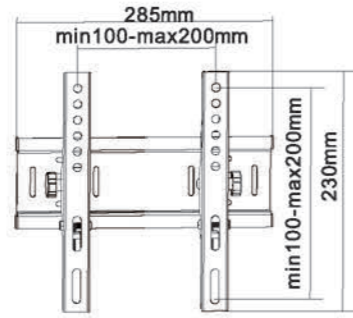

**PTS0034**

- Screen Size  
10"-37"
- Weight Capacity  
40kgs /88lbs
- VESA  
50\*50/75\*75/100\*100/  
150\*150/200\*200mm

**PTS0036T**

- Screen Size  
25"-55"
- Weight Capacity  
40kgs /88lbs
- Tilt Range  
-15° ~ +15°
- VESA(Max)  
400\*400mm

**PTS0037**

- Screen Size  
32"-70"
- Weight Capacity  
40kgs /88lbs
- VESA(Max)  
600\*400mm

**PTS0037T**

- Screen Size  
32"-70"
- Weight Capacity  
40kgs /88lbs
- Tilt Range  
-15° ~ +15°
- VESA(Max)  
600\*400mm

**PTS0034T**

- Screen Size  
10"-37"
- Weight Capacity  
40kgs /88lbs
- Tilt Range  
-15° ~ +15°
- VESA  
50\*50/75\*75/100\*100/  
150\*150/200\*200mm

**PTS0036**

- Screen Size  
25"-55"
- Weight Capacity  
40kgs /88lbs
- VESA(Max)  
400\*400mm

**FOR DIFFERENT SCENES**

**DT200**

- Screen Size  
24"-42"
- Weight Capacity  
20kgs /44lbs
- Tilt Range  
-15° ~ +5°
- VESA(Max)  
200\*200mm

**PTS1230**

- Screen Size  
50"-100"
- Weight Capacity  
150kgs /330lbs
- VESA  
100\*100/200\*100/200\*200/400\*200/  
400\*400/600\*400/600\*600/800\*600/  
1000\*600/1200\*600mm