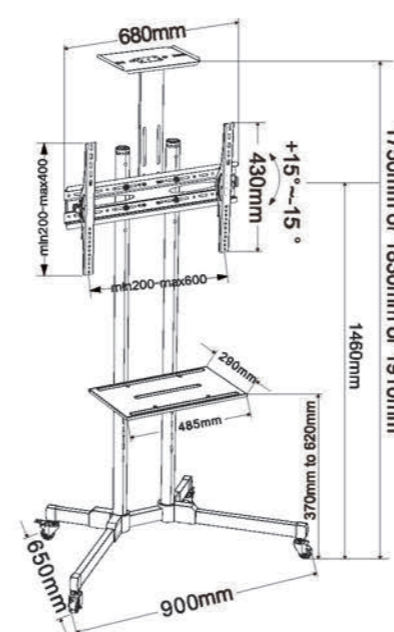

- Screen Size: 17"-27"
- Tilt Range: -20° ~ +20°
- Profile: 65-365mm
- Weight Capacity: 10kgs /22lbs
- Swivel Range: -90° ~ +90°
- VESA: 50\*50/75\*75/100\*100mm

**WMX011S**

- Screen Size: 17"-27"
- Tilt Range: -20° ~ +20°
- Profile: 65-200mm
- Weight Capacity: 10kgs /22lbs
- Swivel Range: -90° ~ +90°
- VESA: 50\*50/75\*75/100\*100mm

**D910**

-  Screen Size  
32"-70"
-  Weight Capacity  
50kgs /110lbs
-  Tilt Range  
-15°~+15°
-  VESA(Max)  
600x400mm

**PERFECT COMBINATION**

Height Adjustable 400mm

Lockable Wheels

**D910-1**

-  Screen Size  
32"-70"
-  Weight Capacity  
50kgs /110lbs
-  Tilt Range  
-15°~+15°
-  VESA(Max)  
600x400mm

**D910S**

-  Screen Size  
32"-70"
-  Weight Capacity  
50kgs /110lbs
-  Tilt Range  
-15°~+15°
-  VESA(Max)  
600x400mm

Easy-grip Knob Tilting Design

Built-in Cable Duct

WMX009

Screen Size 25"-55"	Weight Capacity 40kgs /88lbs	Tilt Range -15°~ +15°	Swivel Range -90°~ +90°	Profile 110~320mm	VESA 50*50/75*75/100*100/ 200*100/200*200/ 400*200/400*400mm
------------------------	---------------------------------	--------------------------	----------------------------	----------------------	---

WMX012-1

Screen Size 25"-55"	Weight Capacity 20kgs /44lbs	Tilt Range -20°~ +20°	Swivel Range -90°~ +90°	Profile 80~370mm	VESA 100*100/ 200*100/200*200/ 400*200/ 400*400mm
------------------------	---------------------------------	--------------------------	----------------------------	---------------------	---