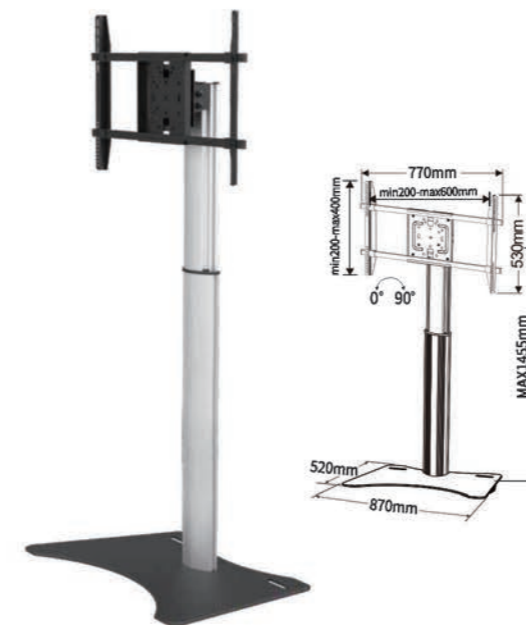

T003-T2

- Screen Size 32"-90"
- Tilt Range -15° ~ +15°
- Weight Capacity 90kgs /198lbs
- VESA(Max) 200x200/400x200/400x400/600x400/800x400/800x600/900x600mm

90° Rotation

TP001

- Screen Size: 32"-70"
- Weight Capacity: 50kgs /110lbs
- VESA(Max): 600x400mm

TP002

- Screen Size: 32"-70"
- Weight Capacity: 50kgs /110lbs
- Tilt Range: -15° ~ +15°
- VESA(Max): 600x400mm

T007

- Screen Size: 32"-70"
- Weight Capacity: 50kgs /110lbs
- Tilt Range: -10° ~ +15°
- VESA(Max): 600x400mm

T007-2

- Screen Size: 32"-70"
- Weight Capacity: 50kgs /110lbs
- Tilt Range: -10° ~ +15°
- VESA(Max): 600x400mm

TP003

- Screen Size: 32"-70"
- Weight Capacity: 50kgs /110lbs
- VESA(Max): 600x400mm

TP004

- Screen Size: 32"-70"
- Weight Capacity: 50kgs /110lbs
- Tilt Range: -15° ~ +15°
- VESA(Max): 600x400mm