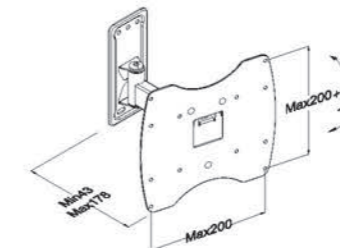

WMX013

Screen Size 17"-37"	Weight Capacity 25kgs /55lbs	Tilt Range -2°~ +10°	Swivel Range -90°~ +90°	Profile 43~178mm	VESA 100*100/200*200mm