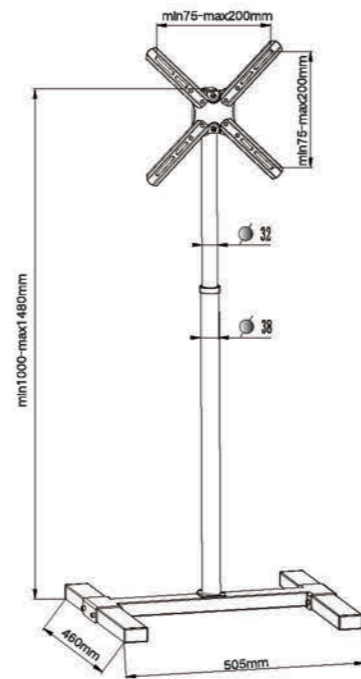

**T006-1**

-  Screen Size: 55"-110"
-  VESA(Max): 1000x600mm
-  Weight Capacity: 150kgs /330lbs

**T016-4SC**

-  Screen Size: Dual 32"-55"  
Single 50"-110"
-  Tilt Range: -10° ~ +8°
-  Weight Capacity: 150kgs /330lbs
-  VESA(Max): 600x400mm

**KS-SB001**

-  Screen Size  
32"-70"
-  Weight Capacity  
40kgs / 88lbs
-  Tilt Range  
-15° ~ +15°
-  VESA(Max)  
600x400mm

**ET220**

-  Screen Size  
17"-37"
-  Weight Capacity  
30kgs / 66lbs
-  VESA(Max)  
200x200mm

**ET440**

-  Screen Size  
25"-55"
-  Weight Capacity  
30kgs / 66lbs
-  VESA(Max)  
400x400mm

**T018**

-  Screen Size  
32"-70"
-  Weight Capacity  
40kgs / 88lbs
-  Tilt Range  
-15° ~ +15°
-  VESA(Max)  
600x400mm

**FS001**

-  Screen Size: 13"-42"
-  Weight Capacity: 20kgs /44lbs
-  VESA(Max): 75\*75/100\*100/200\*100/200\*200mm

**FS004**

-  Screen Size: 55"-110"
-  Weight Capacity: 100kgs /243lbs
-  VESA(Max): 200x200 400x200/400x400 600x400/1000x600 mm