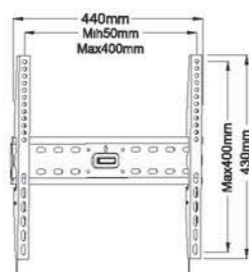

**PTS0011**

- Screen Size  
14"-42"
- Weight Capacity  
40kgs /88lbs
- Tilt Range  
-15° ~ +15°
- VESA  
75\*75/100\*100/150\*150/200\*100/  
200\*150/200\*200/300\*200mm

**PTS0011-2**

- Screen Size  
25"-55"
- Weight Capacity  
40kgs /88lbs
- Tilt Range  
-15° ~ +15°
- VESA  
150\*100/150\*150/200\*150/200\*200/  
300\*200/300\*300/400\*300/400\*400mm

**PTS0034**

- Screen Size  
10"-37"
- Weight Capacity  
40kgs /88lbs
- VESA  
50\*50/75\*75/100\*100/  
150\*150/200\*200mm

**PTS0036T**

- Screen Size  
25"-55"
- Weight Capacity  
40kgs /88lbs
- Tilt Range  
-15° ~ +15°
- VESA(Max)  
400\*400mm

**PTS0037**

- Screen Size  
32"-70"
- Weight Capacity  
40kgs /88lbs
- VESA(Max)  
600\*400mm

**PTS0037T**

- Screen Size  
32"-70"
- Weight Capacity  
40kgs /88lbs
- Tilt Range  
-15° ~ +15°
- VESA(Max)  
600\*400mm

**PTS0034T**

- Screen Size  
10"-37"
- Weight Capacity  
40kgs /88lbs
- Tilt Range  
-15° ~ +15°
- VESA  
50\*50/75\*75/100\*100/  
150\*150/200\*200mm

**PTS0036**

- Screen Size  
25"-55"
- Weight Capacity  
40kgs /88lbs
- VESA(Max)  
400\*400mm