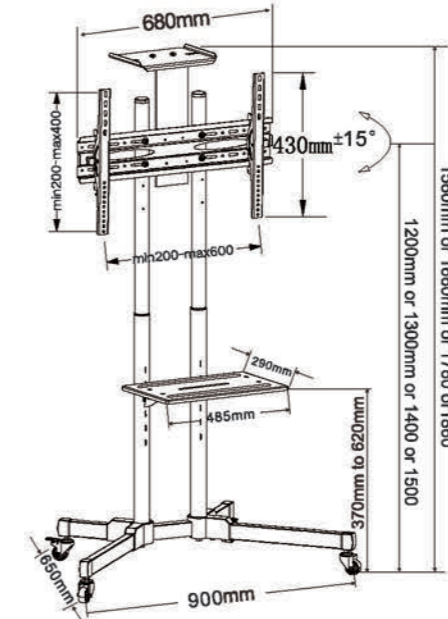

- Screen Size: 17"-27"
- Tilt Range: -20° ~ +20°
- Profile: 65-365mm
- Weight Capacity: 10kgs /22lbs
- Swivel Range: -90° ~ +90°
- VESA: 50\*50/75\*75/100\*100mm

**WMX011S**

- Screen Size: 17"-27"
- Tilt Range: -20° ~ +20°
- Profile: 65-200mm
- Weight Capacity: 10kgs /22lbs
- Swivel Range: -90° ~ +90°
- VESA: 50\*50/75\*75/100\*100mm

**D910**

-  Screen Size  
32"-70"
-  Weight Capacity  
50kgs /110lbs
-  Tilt Range  
-15°~+15°
-  VESA(Max)  
600x400mm

**PERFECT COMBINATION**

Height Adjustable 400mm

Lockable Wheels

**D910-1**

-  Screen Size  
32"-70"
-  Weight Capacity  
50kgs /110lbs
-  Tilt Range  
-15°~+15°
-  VESA(Max)  
600x400mm

**D910S**

-  Screen Size  
32"-70"
-  Weight Capacity  
50kgs /110lbs
-  Tilt Range  
-15°~+15°
-  VESA(Max)  
600x400mm

Easy-grip Knob Tilting Design

Built-in Cable Duct

WMX009

Screen Size 25"-55"	Weight Capacity 40kgs /88lbs	Tilt Range -15°~ +15°	Swivel Range -90°~ +90°	Profile 110~320mm	VESA 50*50/75*75/100*100/ 200*100/200*200/ 400*200/400*400mm
------------------------	---------------------------------	--------------------------	----------------------------	----------------------	---

WMX012-1

Screen Size 25"-55"	Weight Capacity 20kgs /44lbs	Tilt Range -20°~ +20°	Swivel Range -90°~ +90°	Profile 80~370mm	VESA 100*100/ 200*100/200*200/ 400*200/ 400*400mm
------------------------	---------------------------------	--------------------------	----------------------------	---------------------	---