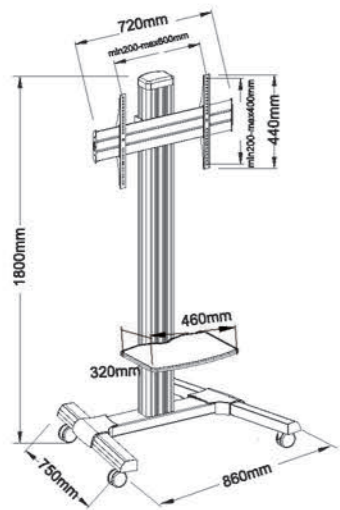

- Screen Size 50"-90"
- VESA(Max) 800x600mm
- Weight Capacity 70kgs /154lbs

**XD-WM007-5**

- Screen Size 32"-70"
- VESA(Max) 600x400mm
- Weight Capacity 55kgs /121lbs

**XD-WM007-3**

- Screen Size 55"-120"
- VESA(Max) 1200x600mm
- Weight Capacity 150kgs /330lbs

**T015-6SC**

-  Screen Size 42"-55"
-  Weight Capacity 240kgs /528lbs
-  VESA(Max) 600x400mm
-  Tilt Range -1° ~ +5°

Ideal For Conferencing Public Displays Or Other Professional Presentation.

**XD-WM007L**

-  Screen Size 32"-55"
-  Weight Capacity 140kgs /308lbs
-  Tilt Range -15° ~ +15°
-  VESA(Max) 600x400mm

**TP015-6SC**

-  Screen Size 42"-55"
-  Weight Capacity 240kgs /528lbs
-  VESA(Max) 600x400mm
-  Tilt Range -1° ~ +5°

PERFECT COMBINATION

T015

- Screen Size 37"-70"
- Tilt Range -10°~+5°
- Weight Capacity 40kgs /88lbs
- VESA(Max) 600x400mm

TP015

- Screen Size 32"-70"
- Tilt Range -10°~+8°
- Weight Capacity 40kgs /88lbs
- VESA(Max) 600x400mm