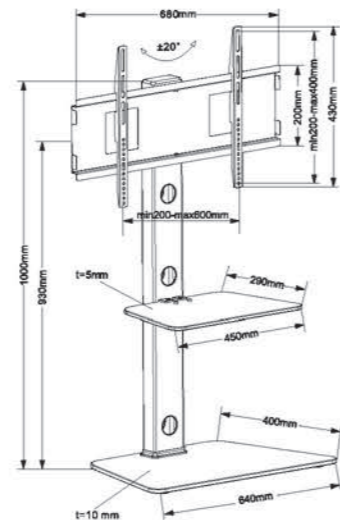

**T006-1**

-  Screen Size: 55"-110"
-  VESA(Max): 1000x600mm
-  Weight Capacity: 150kgs /330lbs

**T016-4SC**

-  Screen Size: Dual 32"-55"  
Single 50"-110"
-  Tilt Range: -10° ~ +8°
-  Weight Capacity: 150kgs /330lbs
-  VESA(Max): 600x400mm

**KS-SB001**

-  Screen Size  
32"-70"
-  Weight Capacity  
40kgs / 88lbs
-  Tilt Range  
-15° ~ +15°
-  VESA(Max)  
600x400mm

**ET220**

-  Screen Size  
17"-37"
-  Weight Capacity  
30kgs / 66lbs
-  VESA(Max)  
200x200mm

**ET440**

-  Screen Size  
25"-55"
-  Weight Capacity  
30kgs / 66lbs
-  VESA(Max)  
400x400mm

**T018**

-  Screen Size  
32"-70"
-  Weight Capacity  
40kgs / 88lbs
-  Tilt Range  
-15° ~ +15°
-  VESA(Max)  
600x400mm

**FS001**

-  Screen Size: 13"-42"
-  Weight Capacity: 20kgs /44lbs
-  VESA(Max): 75\*75/100\*100/200\*100/200\*200mm

**FS004**

-  Screen Size: 55"-110"
-  Weight Capacity: 100kgs /243lbs
-  VESA(Max): 200x200 400x200/400x400 600x400/1000x600 mm