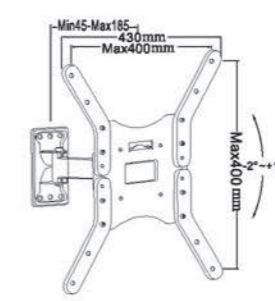

WMX013-1

Screen Size 25"-55"	Weight Capacity 25kgs /55lbs	Tilt Range -2°~ +10°	Swivel Range -90°~ +90°	Profile 45~185mm	VESA 100*100/200*200/ 400*400mm