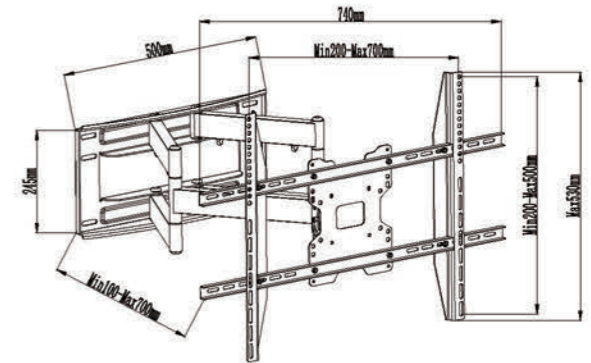

**WMX004**

-  Screen Size 32"-70"
-  Weight Capacity 40kgs /88lbs
-  Profile 50-460mm
-  Swivel Range -60° ~ +60°
-  VESA
-  ○ 100\*100/200\*100/200\*200/400\*200/400\*400/600\*400mm

**WMX004-1**

-  Screen Size 32"-55"
-  Weight Capacity 40kgs /88lbs
-  Profile 50-460mm
-  Swivel Range -60° ~ +60°
-  VESA
-  ○ 100\*100/200\*100/200\*200/400\*200/400\*400mm

**WMX005**

-  Screen Size 32"-70"
-  Weight Capacity 40kgs /88lbs
-  Profile 60-380mm
-  Swivel Range -60° ~ +60°
-  VESA
-  ○ 100\*100/200\*100/200\*200/400\*200/400\*400/600\*400mm

**WMX005-1**

-  Screen Size 32"-55"
-  Weight Capacity 40kgs /88lbs
-  Profile 60-380mm
-  Swivel Range -60° ~ +60°
-  VESA
-  ○ 100\*100/200\*100/200\*200/400\*200/400\*400mm

**WMX020**

-  Screen Size 40"-100"
-  Weight Capacity 130kgs /286lbs
-  Profile 100-700mm
-  Swivel Range -60° ~ +60°
-  VESA
-  ○ 200\*200/400\*200/400\*400/600\*400/700\*500mm

**WMX020-1**

-  Screen Size 40"-100"
-  Weight Capacity 80kgs /176lbs
-  Swivel Range -90° ~ +90°
-  Profile 100-700mm
-  VESA
-  ○ 200\*200/400\*200/400\*400/600\*400/700\*500mm

**WMX010-1**

- Screen Size: 25"-55"
- Tilt Range: -2° ~ +10°
- Profile: 50-540mm
- Weight Capacity: 40kgs /88lbs
- Swivel Range: -90° ~ +90°
- VESA: 100\*100/100\*200/200\*200/200\*400/400\*400mm

**WMX010-6**