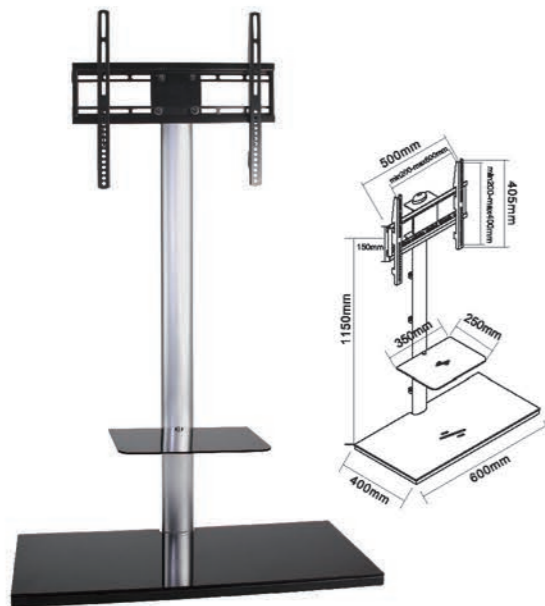

TP002

- Screen Size: 32"-70"
- Weight Capacity: 50kgs /110lbs
- Tilt Range: -15° ~ +15°
- VESA(Max): 600x400mm

T007

- Screen Size: 32"-70"
- Weight Capacity: 50kgs /110lbs
- Tilt Range: -10° ~ +15°
- VESA(Max): 600x400mm

T007-2

- Screen Size: 32"-70"
- Weight Capacity: 50kgs /110lbs
- Tilt Range: -10° ~ +15°
- VESA(Max): 600x400mm

TP003

- Screen Size: 32"-70"
- Weight Capacity: 50kgs /110lbs
- VESA(Max): 600x400mm

TP004

- Screen Size: 32"-70"
- Weight Capacity: 50kgs /110lbs
- Tilt Range: -15° ~ +15°
- VESA(Max): 600x400mm

**T014**

Screen Size 25"-55"  
 VESA(Max) 600x400mm  
 Weight Capacity 50kgs / 110lbs

**TB002**

Screen Size 32"-70"  
 VESA(Max) 600x400mm  
 Weight Capacity 50kgs / 110lbs

**D1250**

Screen Size 25"-55"  
 VESA(Max) 400x400mm  
 Weight Capacity 30kgs / 66lbs

**XD-WM007-1**

- Screen Size 55"-110"
- VESA(Max) 800x600mm
- Weight Capacity 120kgs /264lbs

**XD-WM008**

- Screen Size 40"-80"
- VESA(Max) 600x400mm
- Weight Capacity 70kgs /154lbs
- 90° Rotation

**XD-WM007-4**