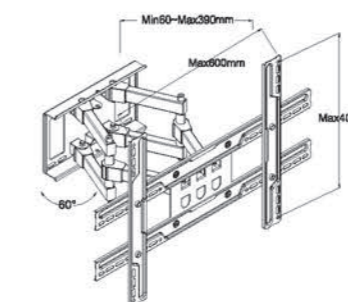

**WMX001-2**

- Screen Size: 25"-55"
- Tilt Range: -2°~+10°
- Profile: 40-445mm
- Weight Capacity: 40kgs /88lbs
- Swivel Range: -60°~+60°
- VESA: 100\*100/100\*200/200\*200/200\*400/400\*400mm

**WMX003-2**

- Screen Size: 32"-70"
- Weight Capacity: 50kgs /110lbs
- Swivel Range: -60°~+60°
- Tilt Range: -15°~+15°
- Profile: 110-450mm
- VESA: 100\*100/200\*100/200\*200/400\*200/400\*400/600\*400mm

**WMX003-5**

- Screen Size: 32"-70"
- Weight Capacity: 40kgs /88lbs
- Swivel Range: -60°~+60°
- Tilt Range: -15°~+15°
- Profile: 120-460mm
- VESA: 100\*100/200\*100/200\*200/400\*200/400\*400/600\*400mm

**WMX002-1**

- Screen Size: 32"-70"
- Tilt Range: -2°~+10°
- Profile: 80-530mm
- Weight Capacity: 40kgs /88lbs
- Swivel Range: -60°~+60°
- VESA: 200\*100/200\*200/400\*200/400\*400/600\*400mm

**WMX003-6**

- Screen Size: 40"-70"
- Swivel Range: -60°~+60°
- Profile: 60-390mm
- Weight Capacity: 50kgs /110lbs
- VESA: 200\*200/400\*400/600\*400mm