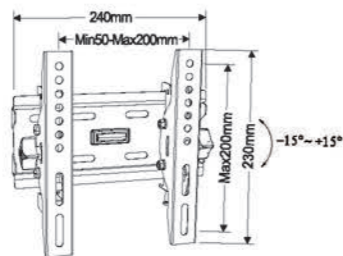

**PTS0011**

- Screen Size  
14"-42"
- Weight Capacity  
40kgs /88lbs
- Tilt Range  
-15° ~ +15°
- VESA  
75\*75/100\*100/150\*150/200\*100/  
200\*150/200\*200/300\*200mm

**PTS0011-2**

- Screen Size  
25"-55"
- Weight Capacity  
40kgs /88lbs
- Tilt Range  
-15° ~ +15°
- VESA  
150\*100/150\*150/200\*150/200\*200/  
300\*200/300\*300/400\*300/400\*400mm

**PTS0034**

- Screen Size  
10"-37"
- Weight Capacity  
40kgs /88lbs
- VESA  
50\*50/75\*75/100\*100/  
150\*150/200\*200mm

**PTS0036T**

- Screen Size  
25"-55"
- Weight Capacity  
40kgs /88lbs
- Tilt Range  
-15° ~ +15°
- VESA(Max)  
400\*400mm

**PTS0037**

- Screen Size  
32"-70"
- Weight Capacity  
40kgs /88lbs
- VESA(Max)  
600\*400mm

**PTS0037T**

- Screen Size  
32"-70"
- Weight Capacity  
40kgs /88lbs
- Tilt Range  
-15° ~ +15°
- VESA(Max)  
600\*400mm