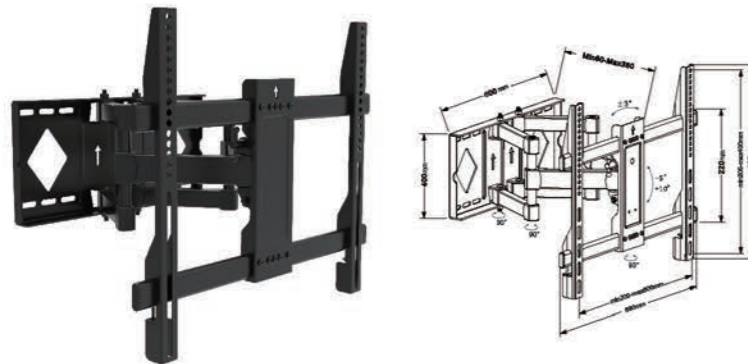

- Screen Size: 32"-70"
- Tilt Range: -2°~+10°
- Profile: 80-530mm
- Weight Capacity: 40kgs /88lbs
- Swivel Range: -60°~+60°
- VESA: 200\*100/200\*200/400\*200/400\*400/600\*400mm

**WMX003-6**

- Screen Size: 40"-70"
- Swivel Range: -60°~+60°
- Profile: 60-390mm
- Weight Capacity: 50kgs /110lbs
- VESA: 200\*200/400\*400/600\*400mm

**WMX004**

-  Screen Size 32"-70"
-  Weight Capacity 40kgs /88lbs
-  Profile 50-460mm
-  Swivel Range -60° ~ +60°
-  VESA
-  ○ 100\*100/200\*100/200\*200/400\*200/400\*400/600\*400mm

**WMX004-1**

-  Screen Size 32"-55"
-  Weight Capacity 40kgs /88lbs
-  Profile 50-460mm
-  Swivel Range -60° ~ +60°
-  VESA
-  ○ 100\*100/200\*100/200\*200/400\*200/400\*400mm