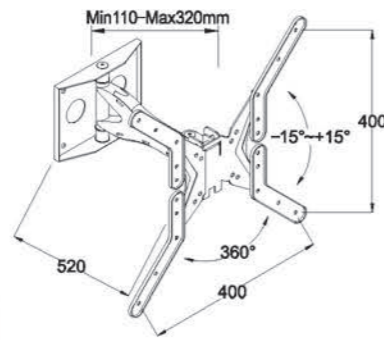

- Screen Size: 17"-27"
- Tilt Range: -20° ~ +20°
- Profile: 65-365mm
- Weight Capacity: 10kgs /22lbs
- Swivel Range: -90° ~ +90°
- VESA: 50\*50/75\*75/100\*100mm

**WMX011S**

- Screen Size: 17"-27"
- Tilt Range: -20° ~ +20°
- Profile: 65-200mm
- Weight Capacity: 10kgs /22lbs
- Swivel Range: -90° ~ +90°
- VESA: 50\*50/75\*75/100\*100mm

**D910**

-  Screen Size  
32"-70"
-  Weight Capacity  
50kgs /110lbs
-  Tilt Range  
-15°~+15°
-  VESA(Max)  
600x400mm

**PERFECT COMBINATION**

Height Adjustable 400mm

Lockable Wheels

**D910-1**

-  Screen Size  
32"-70"
-  Weight Capacity  
50kgs /110lbs
-  Tilt Range  
-15°~+15°
-  VESA(Max)  
600x400mm

**D910S**

-  Screen Size  
32"-70"
-  Weight Capacity  
50kgs /110lbs
-  Tilt Range  
-15°~+15°
-  VESA(Max)  
600x400mm

Easy-grip Knob Tilting Design

Built-in Cable Duct

WMX009

Screen Size 25"-55"	Weight Capacity 40kgs /88lbs	Tilt Range -15°~ +15°	Swivel Range -90°~ +90°	Profile 110~320mm	VESA 50*50/75*75/100*100/ 200*100/200*200/ 400*200/400*400mm
------------------------	---------------------------------	--------------------------	----------------------------	----------------------	---

WMX012-1

Screen Size 25"-55"	Weight Capacity 20kgs /44lbs	Tilt Range -20°~ +20°	Swivel Range -90°~ +90°	Profile 80~370mm	VESA 100*100/ 200*100/200*200/ 400*200/ 400*400mm
------------------------	---------------------------------	--------------------------	----------------------------	---------------------	---