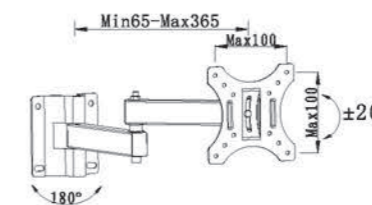

WMX011

- Screen Size: 17"-27"
- Tilt Range: -20° ~ +20°
- Profile: 65-365mm
- Weight Capacity: 10kgs /22lbs
- Swivel Range: -90° ~ +90°
- VESA: 50*50/75*75/100*100mm