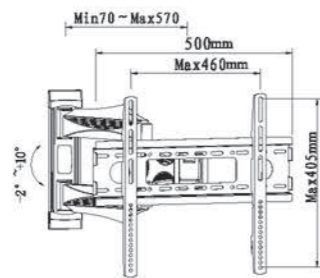

**WMX005**

-  Screen Size 32"-70"
-  Weight Capacity 40kgs /88lbs
-  Profile 60-380mm
-  Swivel Range -60° ~ +60°
-  VESA
-  ○ 100\*100/200\*100/200\*200/400\*200/400\*400/600\*400mm

**WMX005-1**

-  Screen Size 32"-55"
-  Weight Capacity 40kgs /88lbs
-  Profile 60-380mm
-  Swivel Range -60° ~ +60°
-  VESA
-  ○ 100\*100/200\*100/200\*200/400\*200/400\*400mm

**WMX020**

-  Screen Size 40"-100"
-  Weight Capacity 130kgs /286lbs
-  Profile 100-700mm
-  Swivel Range -60° ~ +60°
-  VESA
-  ○ 200\*200/400\*200/400\*400/600\*400/700\*500mm

**WMX020-1**

-  Screen Size 40"-100"
-  Weight Capacity 80kgs /176lbs
-  Swivel Range -90° ~ +90°
-  Profile 100-700mm
-  VESA
-  ○ 200\*200/400\*200/400\*400/600\*400/700\*500mm

**WMX010-1**

- Screen Size: 25"-55"
- Tilt Range: -2° ~ +10°
- Profile: 50-540mm
- Weight Capacity: 40kgs /88lbs
- Swivel Range: -90° ~ +90°
- VESA: 100\*100/100\*200/200\*200/200\*400/400\*400mm

**WMX010-6**

- Screen Size: 32"-65"
- Tilt Range: -2° ~ +10°
- Profile: 60-560mm
- Weight Capacity: 40kgs /88lbs
- Swivel Range: -90° ~ +90°
- VESA: 100\*100/100\*200/200\*200/200\*400/400\*400mm

**WMX010-2**

- Screen Size: 25"-55"
- Tilt Range: -2° ~ +10°
- Profile: 70-570mm
- Weight Capacity: 40kgs /88lbs
- Swivel Range: -90° ~ +90°
- VESA: 100\*200/200\*200/200\*400/400\*400mm