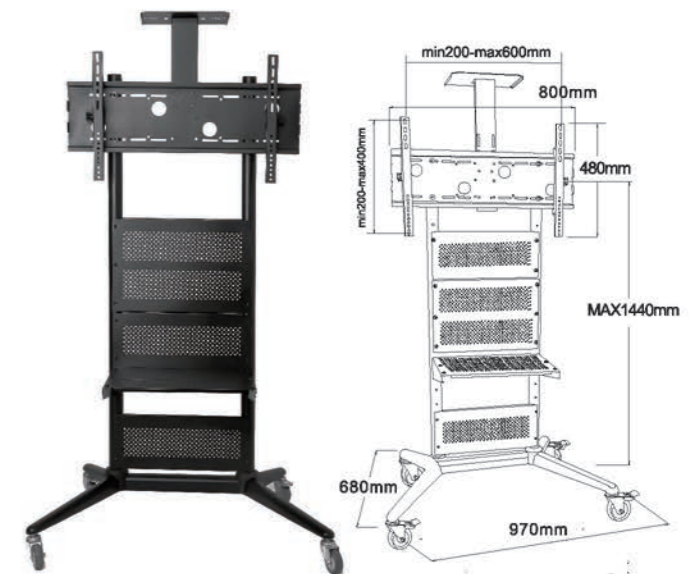

**D960-1**

- Screen Size 32"-70"
- Tilt Range -15° ~ +15°
- VESA(Max) 600x400mm
- Weight Capacity 40kgs /88lbs

**D750**

- Screen Size 32"-70"
- VESA(Max) 600x400mm
- Weight Capacity 40kgs /88lbs

**D750-1**

- Screen Size 32"-55"
- Tilt Range -15° ~ +15°
- VESA(Max) 600x400mm
- Weight Capacity 40kgs /88lbs

**D700B**

- Screen Size 32"-70"
- VESA(Max) 600x400mm
- Weight Capacity 50kgs /110lbs

**D650**

- Screen Size 32"-70"
- VESA(Max) 600x400mm
- Weight Capacity 50kgs /110lbs

**D800B**

- Screen Size 32"-70"
- Weight Capacity 50kgs /110lbs
- VESA(Max) 600x400mm

**D800S**

- Screen Size 32"-70"
- Weight Capacity 50kgs /110lbs
- VESA(Max) 600x400mm

**D880**

- Screen Size 32"-70"
- Weight Capacity 40kgs /88lbs
- VESA(Max) 600x400mm

**D940**

- Screen Size 32"-70"
- Weight Capacity 120kgs /264lbs
- Tilt Range -15° ~ +15°
- VESA(Max) 600x400mm