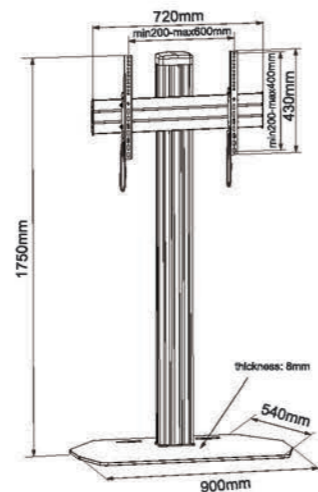

- Screen Size 50"-90"
- VESA(Max) 800x600mm
- Weight Capacity 70kgs /154lbs

**XD-WM007-5**

- Screen Size 32"-70"
- VESA(Max) 600x400mm
- Weight Capacity 55kgs /121lbs

**XD-WM007-3**

- Screen Size 55"-120"
- VESA(Max) 1200x600mm
- Weight Capacity 150kgs /330lbs

**T015-6SC**

-  Screen Size 42"-55"
-  Weight Capacity 240kgs /528lbs
-  VESA(Max) 600x400mm
-  Tilt Range -1° ~ +5°

Ideal For Conferencing Public Displays Or Other Professional Presentation.

**XD-WM007L**

-  Screen Size 32"-55"
-  Weight Capacity 140kgs /308lbs
-  Tilt Range -15° ~ +15°
-  VESA(Max) 600x400mm

**TP015-6SC**

-  Screen Size 42"-55"
-  Weight Capacity 240kgs /528lbs
-  VESA(Max) 600x400mm
-  Tilt Range -1° ~ +5°

PERFECT COMBINATION

T015

- Screen Size 37"-70"
- Tilt Range -10°~+5°
- Weight Capacity 40kgs /88lbs
- VESA(Max) 600x400mm

TP015

- Screen Size 32"-70"
- Tilt Range -10°~+8°
- Weight Capacity 40kgs /88lbs
- VESA(Max) 600x400mm