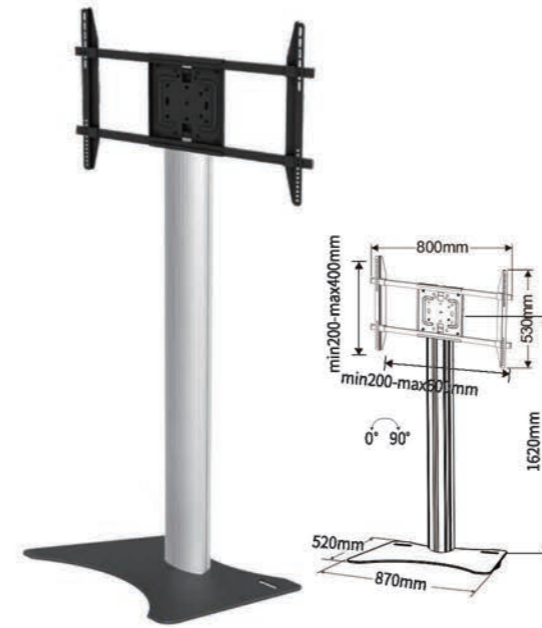

T003

- Screen Size 42"-90"
- Tilt Range -15° ~ +15°
- Weight Capacity 90kgs /198lbs
- VESA(Max) 200x200/400x200/400x400/600x400/800x400/800x600/900x600mm

D951

- Screen Size 32"-70"
- Tilt Range -15° ~ +15°
- Weight Capacity 40kgs /88lbs
- VESA(Max) 600x400mm

A901

- Screen Size 32"-70"
- Tilt Range -15° ~ +15°
- Weight Capacity 40kgs /88lbs
- VESA(Max) 200x200/400x200/400x400/600x400mm

T003-T

- Screen Size 32"-90"
- Tilt Range -15° ~ +15°
- Weight Capacity 90kgs /198lbs
- VESA(Max) 200x200/400x200/400x400/600x400/800x400/800x600/900x600mm

T003-T2

- Screen Size 32"-90"
- Tilt Range -15° ~ +15°
- Weight Capacity 90kgs /198lbs
- VESA(Max) 200x200/400x200/400x400/600x400/800x400/800x600/900x600mm

90° Rotation

TP001

- Screen Size: 32"-70"
- Weight Capacity: 50kgs /110lbs
- VESA(Max): 600x400mm

TP002

- Screen Size: 32"-70"
- Weight Capacity: 50kgs /110lbs
- Tilt Range: -15° ~ +15°
- VESA(Max): 600x400mm

T007

- Screen Size: 32"-70"
- Weight Capacity: 50kgs /110lbs
- Tilt Range: -10° ~ +15°
- VESA(Max): 600x400mm