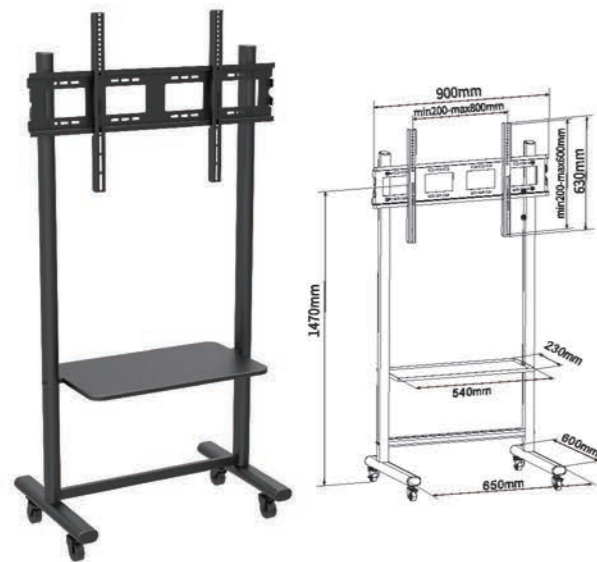

**T009**

Screen Size 32"-70"  
 VESA(Max) 600x400mm  
 Weight Capacity 70kgs / 154lbs

**IS007**

Screen Size 32"-70"  
 VESA(Max) 600x400mm  
 Weight Capacity 40kgs / 88lbs  
 90° Rotation

**T007-3**

Screen Size 32"-70"  
 VESA(Max) 600x400mm  
 Weight Capacity 50kgs / 110lbs  
 90° Rotation

**XD-WM007-1**

- Screen Size 55"-110"
- VESA(Max) 800x600mm
- Weight Capacity 120kgs /264lbs

**XD-WM008**

- Screen Size 40"-80"
- VESA(Max) 600x400mm
- Weight Capacity 70kgs /154lbs
- 90° Rotation

**XD-WM007-4**

- Screen Size 50"-90"
- VESA(Max) 800x600mm
- Weight Capacity 70kgs /154lbs

**XD-WM007-5**

- Screen Size 32"-70"
- VESA(Max) 600x400mm
- Weight Capacity 55kgs /121lbs

**XD-WM007-3**

- Screen Size 55"-120"
- VESA(Max) 1200x600mm
- Weight Capacity 150kgs /330lbs

**T015-6SC**

-  Screen Size 42"-55"
-  Weight Capacity 240kgs /528lbs
-  VESA(Max) 600x400mm
-  Tilt Range -1° ~ +5°

Ideal For Conferencing Public Displays Or Other Professional Presentation.

**XD-WM007L**