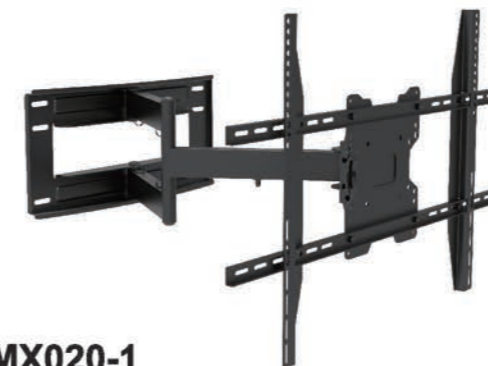

**WMX005**

-  Screen Size 32"-70"
-  Weight Capacity 40kgs /88lbs
-  Profile 60-380mm
-  Swivel Range -60° ~ +60°
-  VESA
-  ○ 100\*100/200\*100/200\*200/400\*200/400\*400/600\*400mm

**WMX005-1**

-  Screen Size 32"-55"
-  Weight Capacity 40kgs /88lbs
-  Profile 60-380mm
-  Swivel Range -60° ~ +60°
-  VESA
-  ○ 100\*100/200\*100/200\*200/400\*200/400\*400mm

**WMX020**

-  Screen Size 40"-100"
-  Weight Capacity 130kgs /286lbs
-  Profile 100-700mm
-  Swivel Range -60° ~ +60°
-  VESA
-  ○ 200\*200/400\*200/400\*400/600\*400/700\*500mm

**WMX020-1**

-  Screen Size 40"-100"
-  Weight Capacity 80kgs /176lbs
-  Swivel Range -90° ~ +90°
-  Profile 100-700mm
-  VESA
-  ○ 200\*200/400\*200/400\*400/600\*400/700\*500mm

**WMX010-1**

- Screen Size: 25"-55"
- Tilt Range: -2° ~ +10°
- Profile: 50-540mm
- Weight Capacity: 40kgs /88lbs
- Swivel Range: -90° ~ +90°
- VESA: 100\*100/100\*200/200\*200/200\*400/400\*400mm

**WMX010-6**