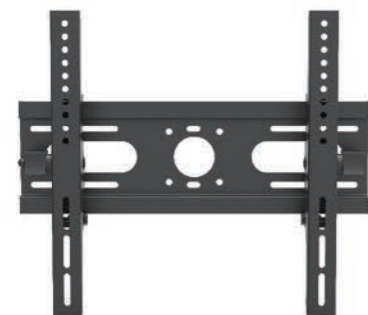

PTS0011

- Screen Size
  14"-42"
- Weight Capacity
  40kgs /88lbs
- Tilt Range
  -15° ~ +15°
- VESA
  75*75/100*100/150*150/200*100/
  200*150/200*200/300*200mm