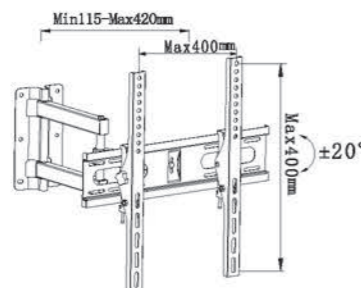

**WMX020**

-  Screen Size 40"-100"
-  Weight Capacity 130kgs /286lbs
-  Profile 100-700mm
-  Swivel Range -60° ~ +60°
-  VESA
-  ○ 200\*200/400\*200/400\*400/600\*400/700\*500mm

**WMX020-1**

-  Screen Size 40"-100"
-  Weight Capacity 80kgs /176lbs
-  Swivel Range -90° ~ +90°
-  Profile 100-700mm
-  VESA
-  ○ 200\*200/400\*200/400\*400/600\*400/700\*500mm

**WMX010-1**

- Screen Size: 25"-55"
- Tilt Range: -2° ~ +10°
- Profile: 50-540mm
- Weight Capacity: 40kgs /88lbs
- Swivel Range: -90° ~ +90°
- VESA: 100\*100/100\*200/200\*200/200\*400/400\*400mm

**WMX010-6**

- Screen Size: 32"-65"
- Tilt Range: -2° ~ +10°
- Profile: 60-560mm
- Weight Capacity: 40kgs /88lbs
- Swivel Range: -90° ~ +90°
- VESA: 100\*100/100\*200/200\*200/200\*400/400\*400mm

**WMX010-2**

- Screen Size: 25"-55"
- Tilt Range: -2° ~ +10°
- Profile: 70-570mm
- Weight Capacity: 40kgs /88lbs
- Swivel Range: -90° ~ +90°
- VESA: 100\*200/200\*200/200\*400/400\*400mm

**WMX011-2**

- Screen Size: 17"-55"
- Tilt Range: -20° ~ +20°
- Profile: 115-420mm
- Weight Capacity: 30kgs /66lbs
- Swivel Range: -90° ~ +90°
- VESA: 150\*100/150\*150/200\*150/200\*200/300\*200/400\*200/400\*300/400\*400mm