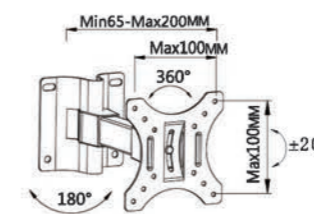

WMX011S

- Screen Size: 17"-27"
- Tilt Range: -20° ~ +20°
- Profile: 65-200mm
- Weight Capacity: 10kgs /22lbs
- Swivel Range: -90° ~ +90°
- VESA: 50*50/75*75/100*100mm