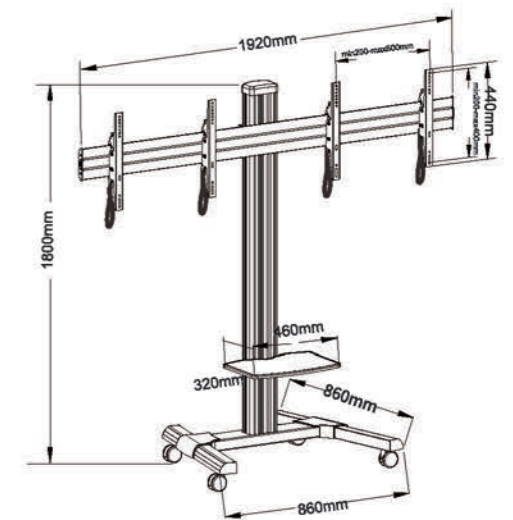

**T015-6SC**

-  Screen Size 42"-55"
-  Weight Capacity 240kgs /528lbs
-  VESA(Max) 600x400mm
-  Tilt Range -1° ~ +5°

Ideal For Conferencing Public Displays Or Other Professional Presentation.

**XD-WM007L**

-  Screen Size 32"-55"
-  Weight Capacity 140kgs /308lbs
-  Tilt Range -15° ~ +15°
-  VESA(Max) 600x400mm

**TP015-6SC**

-  Screen Size 42"-55"
-  Weight Capacity 240kgs /528lbs
-  VESA(Max) 600x400mm
-  Tilt Range -1° ~ +5°

PERFECT COMBINATION

T015

- Screen Size 37"-70"
- Tilt Range -10°~+5°
- Weight Capacity 40kgs /88lbs
- VESA(Max) 600x400mm

TP015

- Screen Size 32"-70"
- Tilt Range -10°~+8°
- Weight Capacity 40kgs /88lbs
- VESA(Max) 600x400mm

T015-2SC

- Screen Size 32"-55"
- Tilt Range -10°~+8°
- Weight Capacity 70kgs /154lbs
- VESA(Max) 600x400mm

**T010**

- Screen Size  
60"-100"
- Weight Capacity  
100kgs /220lbs
- Tilt Range  
-10° ~ +8°
- VESA(Max)  
1000x600mm