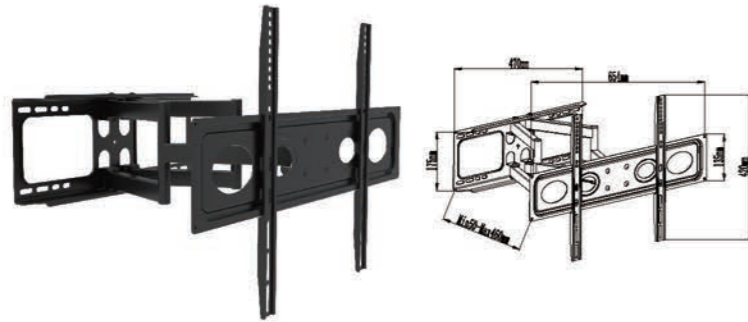

- Screen Size: 32"-70"
- Weight Capacity: 40kgs /88lbs
- Swivel Range: -60°~+60°
- Tilt Range: -15°~+15°
- Profile: 120-460mm
- VESA: 100\*100/200\*100/200\*200/400\*200/400\*400/600\*400mm

**WMX002-1**

- Screen Size: 32"-70"
- Tilt Range: -2°~+10°
- Profile: 80-530mm
- Weight Capacity: 40kgs /88lbs
- Swivel Range: -60°~+60°
- VESA: 200\*100/200\*200/400\*200/400\*400/600\*400mm

**WMX003-6**

- Screen Size: 40"-70"
- Swivel Range: -60°~+60°
- Profile: 60-390mm
- Weight Capacity: 50kgs /110lbs
- VESA: 200\*200/400\*400/600\*400mm