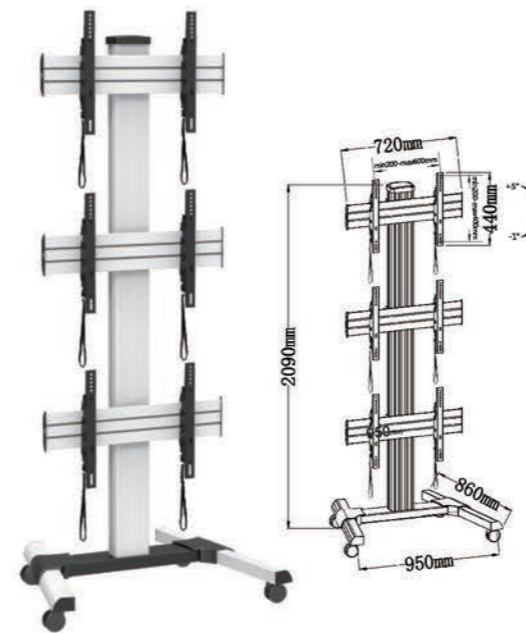

T015-2SC

- Screen Size 32"-55"
- Tilt Range -10°~+8°
- Weight Capacity 70kgs /154lbs
- VESA(Max) 600x400mm

**T010**

- Screen Size  
60"-100"
- Weight Capacity  
100kgs /220lbs
- Tilt Range  
-10° ~ +8°
- VESA(Max)  
1000x600mm

**T015-SP**

- Screen Size  
37"-70"
- Weight Capacity  
40kgs /88lbs
- Tilt Range  
-10° ~ +8°
- VESA(Max)  
600x400mm

**T015-3SC**

- Screen Size  
32"-55"
- Weight Capacity  
150kgs /330lbs
- VESA(Max)  
600x400mm
- Tilt Range  
-1° ~ +5°