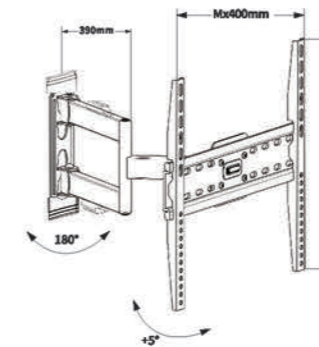

MX021

Screen Size 25"-55"	Weight Capacity 20kgs /44lbs	Tilt Range -20°~ +20°	Swivel Range -90°~ +90°	Profile 80~370mm	VESA 100*100/ 200*100/200*200/ 400*200/ 400*400mm