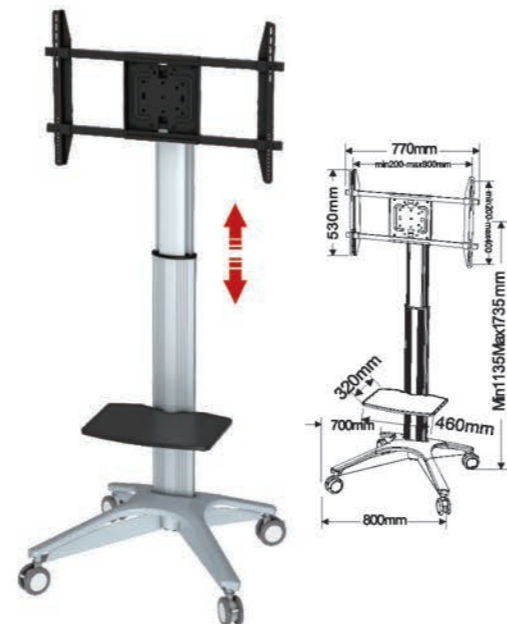

A901

- Screen Size 32"-70"
- Tilt Range -15° ~ +15°
- Weight Capacity 40kgs /88lbs
- VESA(Max) 200x200/400x200/400x400/600x400mm

T003-T

- Screen Size 32"-90"
- Tilt Range -15° ~ +15°
- Weight Capacity 90kgs /198lbs
- VESA(Max) 200x200/400x200/400x400/600x400/800x400/800x600/900x600mm

T003-T2

- Screen Size 32"-90"
- Tilt Range -15° ~ +15°
- Weight Capacity 90kgs /198lbs
- VESA(Max) 200x200/400x200/400x400/600x400/800x400/800x600/900x600mm

90° Rotation

TP001

- Screen Size: 32"-70"
- Weight Capacity: 50kgs /110lbs
- VESA(Max): 600x400mm

TP002

- Screen Size: 32"-70"
- Weight Capacity: 50kgs /110lbs
- Tilt Range: -15° ~ +15°
- VESA(Max): 600x400mm

T007

- Screen Size: 32"-70"
- Weight Capacity: 50kgs /110lbs
- Tilt Range: -10° ~ +15°
- VESA(Max): 600x400mm

T007-2

- Screen Size: 32"-70"
- Weight Capacity: 50kgs /110lbs
- Tilt Range: -10° ~ +15°
- VESA(Max): 600x400mm

TP003

- Screen Size: 32"-70"
- Weight Capacity: 50kgs /110lbs
- VESA(Max): 600x400mm

TP004

- Screen Size: 32"-70"
- Weight Capacity: 50kgs /110lbs
- Tilt Range: -15° ~ +15°
- VESA(Max): 600x400mm