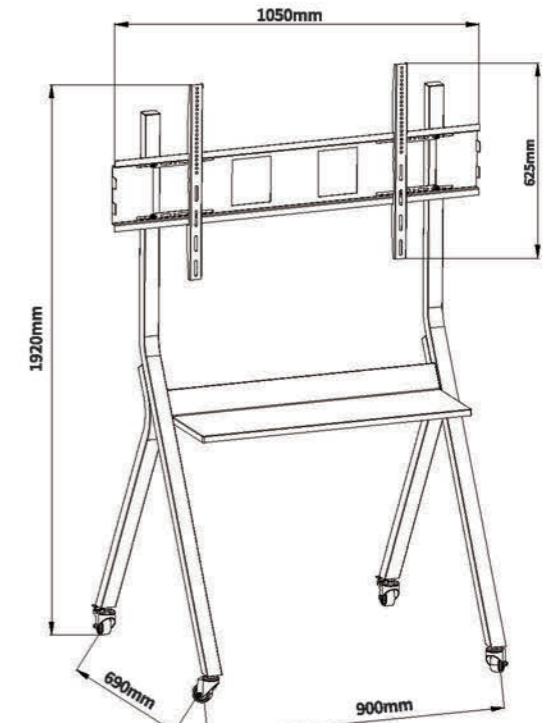

**KS-SB001**

-  Screen Size  
32"-70"
-  Weight Capacity  
40kgs / 88lbs
-  Tilt Range  
-15° ~ +15°
-  VESA(Max)  
600x400mm

**ET220**

-  Screen Size  
17"-37"
-  Weight Capacity  
30kgs / 66lbs
-  VESA(Max)  
200x200mm

**ET440**

-  Screen Size  
25"-55"
-  Weight Capacity  
30kgs / 66lbs
-  VESA(Max)  
400x400mm

**T018**

-  Screen Size  
32"-70"
-  Weight Capacity  
40kgs / 88lbs
-  Tilt Range  
-15° ~ +15°
-  VESA(Max)  
600x400mm

**FS001**

-  Screen Size: 13"-42"
-  Weight Capacity: 20kgs /44lbs
-  VESA(Max): 75\*75/100\*100/200\*100/200\*200mm

**FS004**

-  Screen Size: 55"-110"
-  Weight Capacity: 100kgs /243lbs
-  VESA(Max): 200x200 400x200/400x400 600x400/1000x600 mm

**FS002**

-  Screen Size: 32"-70"
-  Weight Capacity: 40kgs /88lbs
-  Swivel Range: -20° ~ +20°
-  VESA(Max): 200x200/400x200/400x400 600x400mm

**FS003**

-  Screen Size: 32"-70"
-  Weight Capacity: 80kgs /176lbs
-  VESA(Max): 200x200/400x200/400x400 600x400/1200x600mm