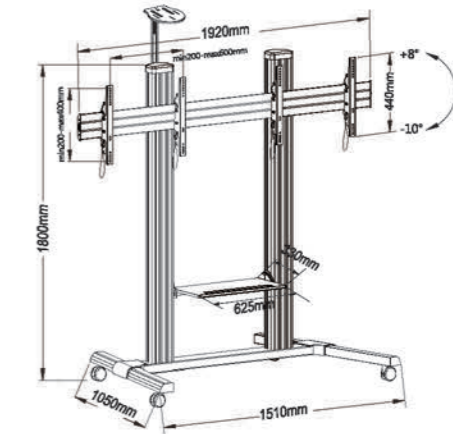

## TABLE OF CONTENTS

TV Stand/Cart .....	01--26
Desktop Stand .....	27--28
TV Wall Mount .....	29--46
Ceiling Mount .....	47--49

 [www.ccnxd.com](http://www.ccnxd.com)  
[www.ccnxd.com.cn](http://www.ccnxd.com.cn)

**T016**

-  Screen Size: 60"-100"
-  Tilt Range: -10° ~ +8°
-  Weight Capacity: 150kgs /330lbs
-  VESA(Max): 1000x600mm

**T016-2SC**

-  Screen Size: Dual 32"-55"  
Single 50"-110"
-  Tilt Range: -10° ~ +8°
-  Weight Capacity: 150kgs /330lbs
-  VESA(Max): 600x400mm

**T006-1**

-  Screen Size: 55"-110"
-  VESA(Max): 1000x600mm
-  Weight Capacity: 150kgs /330lbs

**T016-4SC**

-  Screen Size: Dual 32"-55"  
Single 50"-110"
-  Tilt Range: -10° ~ +8°
-  Weight Capacity: 150kgs /330lbs
-  VESA(Max): 600x400mm