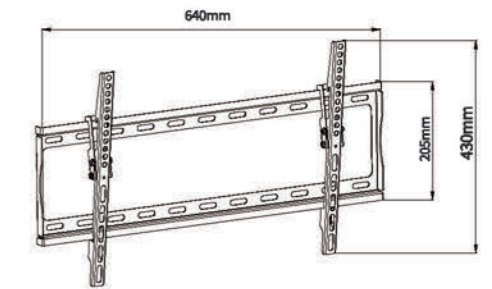

**PTS0039T**

- Screen Size  
52"-84"
- Weight Capacity  
70kgs /154lbs
- Tilt Range  
-15° ~ +15°
- VESA(Max)  
900\*500mm

**PTS0025-1**

- Screen Size  
25"-55"
- Weight Capacity  
70kgs /154lbs
- Tilt Range  
-15° ~ +15°
- VESA(Max)  
400\*400mm

**PTS009**

- Screen Size  
32"-70"
- Weight Capacity  
60kgs /132lbs
- VESA  
150\*150/200\*150/200\*200/  
400\*200/400\*400/600\*400mm

**PTS0017-3T**

- Screen Size  
14"-37"
- Weight Capacity  
40kgs /88lbs
- VESA  
100\*100/200\*100/200\*200mm

**PTS0017-4T**

- Screen Size  
25"-55"
- Weight Capacity  
40kgs /88lbs
- VESA  
100\*100/200\*100/200\*200/  
400\*200/400\*400mm

**PTS0017-5T**

- Screen Size  
32"-70"
- Weight Capacity  
50kgs /110lbs
- VESA(Max)  
600\*400mm