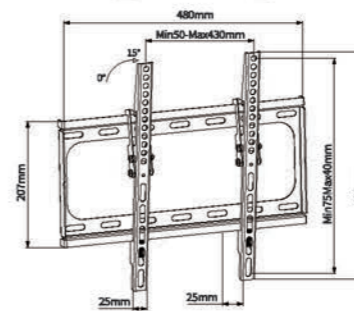

**PTS0039**

- Screen Size  
42"-110"
- Weight Capacity  
150kgs /330lbs
- VESA  
400\*200/400\*400/600\*400/  
600\*600/800\*600/900\*600mm

**PTS0025**

- Screen Size  
32"-70"
- Weight Capacity  
60kgs /132lbs
- Tilt Range  
-15° ~ +15°
- VESA  
150\*150/200\*100/200\*150/200\*200/  
400\*200/400\*400/600\*400mm

**PTS0039T**

- Screen Size  
52"-84"
- Weight Capacity  
70kgs /154lbs
- Tilt Range  
-15° ~ +15°
- VESA(Max)  
900\*500mm

**PTS0025-1**

- Screen Size  
25"-55"
- Weight Capacity  
70kgs /154lbs
- Tilt Range  
-15° ~ +15°
- VESA(Max)  
400\*400mm

**PTS009**

- Screen Size  
32"-70"
- Weight Capacity  
60kgs /132lbs
- VESA  
150\*150/200\*150/200\*200/  
400\*200/400\*400/600\*400mm

**PTS0017-3T**

- Screen Size  
14"-37"
- Weight Capacity  
40kgs /88lbs
- VESA  
100\*100/200\*100/200\*200mm