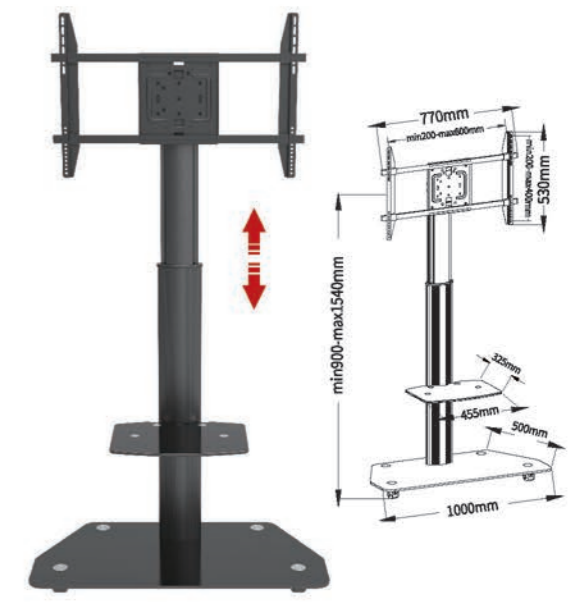

T007-2

- Screen Size: 32"-70"
- Weight Capacity: 50kgs /110lbs
- Tilt Range: -10° ~ +15°
- VESA(Max): 600x400mm

TP003

- Screen Size: 32"-70"
- Weight Capacity: 50kgs /110lbs
- VESA(Max): 600x400mm

TP004

- Screen Size: 32"-70"
- Weight Capacity: 50kgs /110lbs
- Tilt Range: -15° ~ +15°
- VESA(Max): 600x400mm

**T014**

Screen Size 25"-55"  
 VESA(Max) 600x400mm  
 Weight Capacity 50kgs / 110lbs

**TB002**

Screen Size 32"-70"  
 VESA(Max) 600x400mm  
 Weight Capacity 50kgs / 110lbs

**D1250**

Screen Size 25"-55"  
 VESA(Max) 400x400mm  
 Weight Capacity 30kgs / 66lbs

**T009**

Screen Size 32"-70"  
 VESA(Max) 600x400mm  
 Weight Capacity 70kgs / 154lbs

**IS007**

Screen Size 32"-70"  
 VESA(Max) 600x400mm  
 Weight Capacity 40kgs / 88lbs  
 90° Rotation

**T007-3**

Screen Size 32"-70"  
 VESA(Max) 600x400mm  
 Weight Capacity 50kgs / 110lbs  
 90° Rotation

**XD-WM007-1**

- Screen Size 55"-110"
- VESA(Max) 800x600mm
- Weight Capacity 120kgs /264lbs

**XD-WM008**

- Screen Size 40"-80"
- VESA(Max) 600x400mm
- Weight Capacity 70kgs /154lbs
- 90° Rotation

**XD-WM007-4**