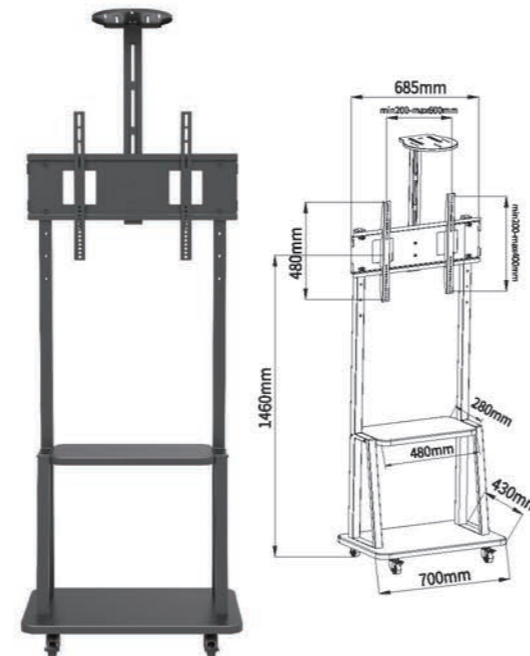

**T009**

Screen Size 32"-70"  
 VESA(Max) 600x400mm  
 Weight Capacity 70kgs / 154lbs

**IS007**

Screen Size 32"-70"  
 VESA(Max) 600x400mm  
 Weight Capacity 40kgs / 88lbs  
 90° Rotation

**T007-3**

Screen Size 32"-70"  
 VESA(Max) 600x400mm  
 Weight Capacity 50kgs / 110lbs  
 90° Rotation

**XD-WM007-1**

- Screen Size 55"-110"
- VESA(Max) 800x600mm
- Weight Capacity 120kgs /264lbs

**XD-WM008**

- Screen Size 40"-80"
- VESA(Max) 600x400mm
- Weight Capacity 70kgs /154lbs
- 90° Rotation

**XD-WM007-4**

- Screen Size 50"-90"
- VESA(Max) 800x600mm
- Weight Capacity 70kgs /154lbs

**XD-WM007-5**

- Screen Size 32"-70"
- VESA(Max) 600x400mm
- Weight Capacity 55kgs /121lbs

**XD-WM007-3**

- Screen Size 55"-120"
- VESA(Max) 1200x600mm
- Weight Capacity 150kgs /330lbs

**T015-6SC**

-  Screen Size 42"-55"
-  Weight Capacity 240kgs /528lbs
-  VESA(Max) 600x400mm
-  Tilt Range -1° ~ +5°

Ideal For Conferencing Public Displays Or Other Professional Presentation.

**XD-WM007L**