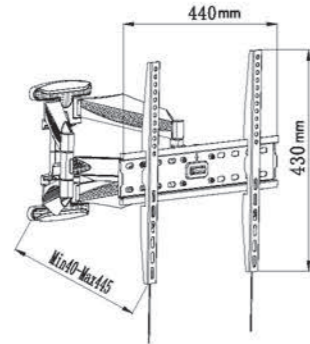

**DT500**

- Screen Size  
25"-55"
- Weight Capacity  
40kgs /88lbs
- Tilt Range  
-15° ~ +5°
- VESA(Max)  
400\*400mm

**DT600**

- Screen Size  
32"-70"
- Weight Capacity  
40kgs /88lbs
- Tilt Range  
-15° ~ +5°
- VESA(Max)  
600\*400mm

**PTS1920**

- Screen Size  
32"-55" x 2
- Weight Capacity  
120kgs /264lbs
- Tilt Range  
-15° ~ +15°
- VESA  
100\*100/200\*100/200\*200/  
400\*200/400\*400/600\*400mm

**WMX001**

- Screen Size: 25"-55"
- Tilt Range: -8°~+8°
- Profile: 50-460mm
- Weight Capacity: 40kgs /88lbs
- Swivel Range: -60°~+60°
- VESA: 100\*100/100\*200/200\*200/200\*400/400\*400mm

**WMX001-2**

- Screen Size: 25"-55"
- Tilt Range: -2°~+10°
- Profile: 40-445mm
- Weight Capacity: 40kgs /88lbs
- Swivel Range: -60°~+60°
- VESA: 100\*100/100\*200/200\*200/200\*400/400\*400mm

**WMX003-2**

- Screen Size: 32"-70"
- Weight Capacity: 50kgs /110lbs
- Swivel Range: -60°~+60°
- Tilt Range: -15°~+15°
- Profile: 110-450mm
- VESA: 100\*100/200\*100/200\*200/400\*200/400\*400/600\*400mm

**WMX003-5**