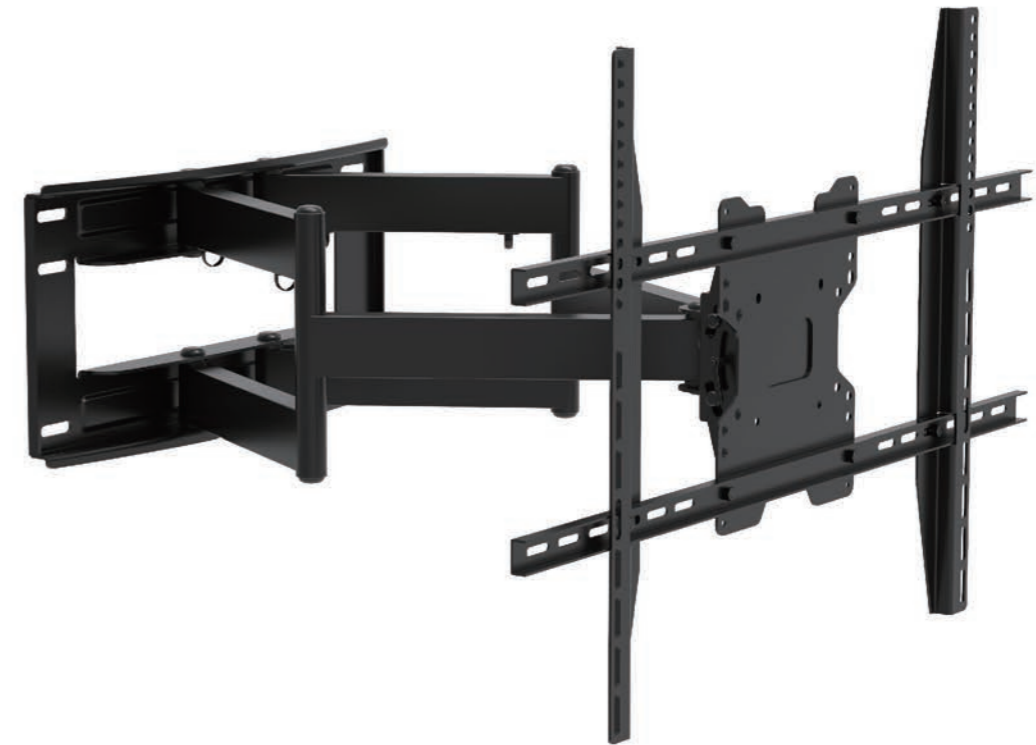

- Screen Size: 32"-70"
- Tilt Range: -2°~+10°
- Profile: 80-530mm
- Weight Capacity: 40kgs /88lbs
- Swivel Range: -60°~+60°
- VESA: 200\*100/200\*200/400\*200/400\*400/600\*400mm

**WMX003-6**

- Screen Size: 40"-70"
- Swivel Range: -60°~+60°
- Profile: 60-390mm
- Weight Capacity: 50kgs /110lbs
- VESA: 200\*200/400\*400/600\*400mm

**WMX004**

-  Screen Size 32"-70"
-  Weight Capacity 40kgs /88lbs
-  Profile 50-460mm
-  Swivel Range -60° ~ +60°
-  VESA
-  ○ 100\*100/200\*100/200\*200/400\*200/400\*400/600\*400mm

**WMX004-1**

-  Screen Size 32"-55"
-  Weight Capacity 40kgs /88lbs
-  Profile 50-460mm
-  Swivel Range -60° ~ +60°
-  VESA
-  ○ 100\*100/200\*100/200\*200/400\*200/400\*400mm

**WMX005**

-  Screen Size 32"-70"
-  Weight Capacity 40kgs /88lbs
-  Profile 60-380mm
-  Swivel Range -60° ~ +60°
-  VESA
-  ○ 100\*100/200\*100/200\*200/400\*200/400\*400/600\*400mm

**WMX005-1**

-  Screen Size 32"-55"
-  Weight Capacity 40kgs /88lbs
-  Profile 60-380mm
-  Swivel Range -60° ~ +60°
-  VESA
-  ○ 100\*100/200\*100/200\*200/400\*200/400\*400mm