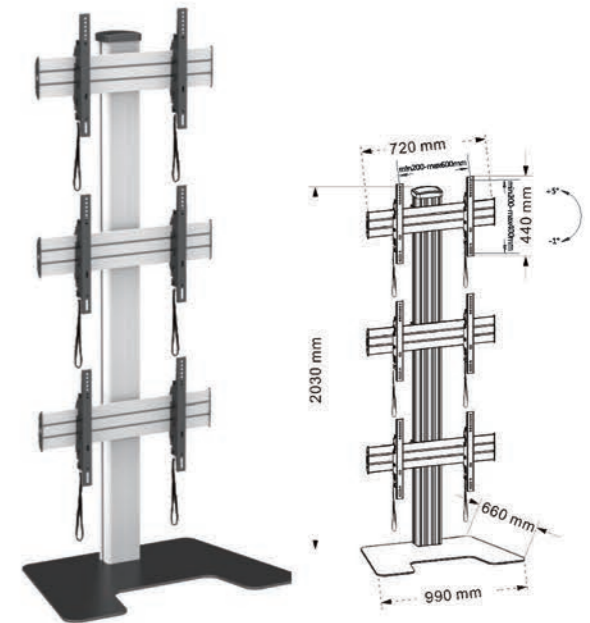

T015-2SC

- Screen Size 32"-55"
- Tilt Range -10°~+8°
- Weight Capacity 70kgs /154lbs
- VESA(Max) 600x400mm

**T010**

- Screen Size  
60"-100"
- Weight Capacity  
100kgs /220lbs
- Tilt Range  
-10° ~ +8°
- VESA(Max)  
1000x600mm

**T015-SP**

- Screen Size  
37"-70"
- Weight Capacity  
40kgs /88lbs
- Tilt Range  
-10° ~ +8°
- VESA(Max)  
600x400mm

**T015-3SC**

- Screen Size  
32"-55"
- Weight Capacity  
150kgs /330lbs
- VESA(Max)  
600x400mm
- Tilt Range  
-1° ~ +5°