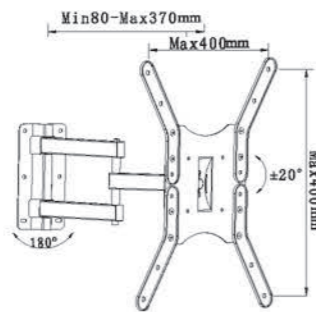

- Screen Size: 17"-27"
- Tilt Range: -20° ~ +20°
- Profile: 65-365mm
- Weight Capacity: 10kgs /22lbs
- Swivel Range: -90° ~ +90°
- VESA: 50\*50/75\*75/100\*100mm

**WMX011S**

- Screen Size: 17"-27"
- Tilt Range: -20° ~ +20°
- Profile: 65-200mm
- Weight Capacity: 10kgs /22lbs
- Swivel Range: -90° ~ +90°
- VESA: 50\*50/75\*75/100\*100mm

**D910**

-  Screen Size  
32"-70"
-  Weight Capacity  
50kgs /110lbs
-  Tilt Range  
-15°~+15°
-  VESA(Max)  
600x400mm

**PERFECT COMBINATION**

Height Adjustable 400mm

Lockable Wheels

**D910-1**

-  Screen Size  
32"-70"
-  Weight Capacity  
50kgs /110lbs
-  Tilt Range  
-15°~+15°
-  VESA(Max)  
600x400mm

**D910S**

-  Screen Size  
32"-70"
-  Weight Capacity  
50kgs /110lbs
-  Tilt Range  
-15°~+15°
-  VESA(Max)  
600x400mm

Easy-grip Knob Tilting Design

Built-in Cable Duct

WMX009

Screen Size 25"-55"	Weight Capacity 40kgs /88lbs	Tilt Range -15°~ +15°	Swivel Range -90°~ +90°	Profile 110~320mm	VESA 50*50/75*75/100*100/ 200*100/200*200/ 400*200/400*400mm
------------------------	---------------------------------	--------------------------	----------------------------	----------------------	---

WMX012-1

Screen Size 25"-55"	Weight Capacity 20kgs /44lbs	Tilt Range -20°~ +20°	Swivel Range -90°~ +90°	Profile 80~370mm	VESA 100*100/ 200*100/200*200/ 400*200/ 400*400mm
------------------------	---------------------------------	--------------------------	----------------------------	---------------------	---