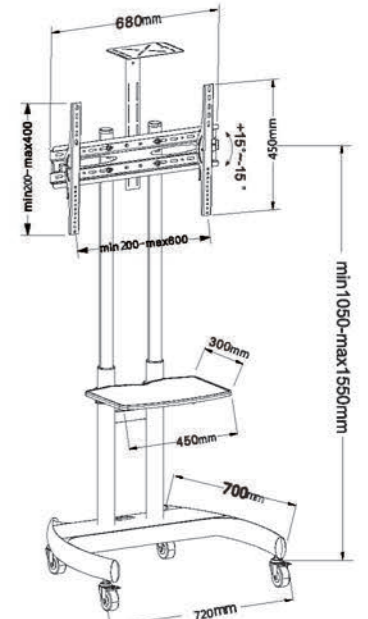

- Screen Size: 17"-27"
- Tilt Range: -20° ~ +20°
- Profile: 65-365mm
- Weight Capacity: 10kgs /22lbs
- Swivel Range: -90° ~ +90°
- VESA: 50\*50/75\*75/100\*100mm

**WMX011S**

- Screen Size: 17"-27"
- Tilt Range: -20° ~ +20°
- Profile: 65-200mm
- Weight Capacity: 10kgs /22lbs
- Swivel Range: -90° ~ +90°
- VESA: 50\*50/75\*75/100\*100mm

**D910**

-  Screen Size  
32"-70"
-  Weight Capacity  
50kgs /110lbs
-  Tilt Range  
-15°~+15°
-  VESA(Max)  
600x400mm

**PERFECT COMBINATION**

Height Adjustable 400mm

Lockable Wheels

**D910-1**

-  Screen Size  
32"-70"
-  Weight Capacity  
50kgs /110lbs
-  Tilt Range  
-15°~+15°
-  VESA(Max)  
600x400mm

**D910S**

-  Screen Size  
32"-70"
-  Weight Capacity  
50kgs /110lbs
-  Tilt Range  
-15°~+15°
-  VESA(Max)  
600x400mm

Easy-grip Knob Tilting Design

Built-in Cable Duct

WMX009

Screen Size 25"-55"	Weight Capacity 40kgs /88lbs	Tilt Range -15°~ +15°	Swivel Range -90°~ +90°	Profile 110~320mm	VESA 50*50/75*75/100*100/ 200*100/200*200/ 400*200/400*400mm
------------------------	---------------------------------	--------------------------	----------------------------	----------------------	---

WMX012-1

Screen Size 25"-55"	Weight Capacity 20kgs /44lbs	Tilt Range -20°~ +20°	Swivel Range -90°~ +90°	Profile 80~370mm	VESA 100*100/ 200*100/200*200/ 400*200/ 400*400mm
------------------------	---------------------------------	--------------------------	----------------------------	---------------------	---