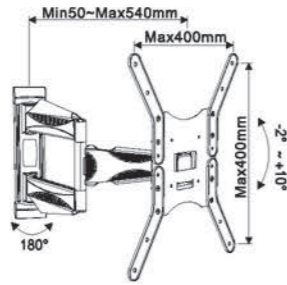

**WMX005**

-  Screen Size 32"-70"
-  Weight Capacity 40kgs /88lbs
-  Profile 60-380mm
-  Swivel Range -60° ~ +60°
-  VESA
-  ○ 100\*100/200\*100/200\*200/400\*200/400\*400/600\*400mm

**WMX005-1**

-  Screen Size 32"-55"
-  Weight Capacity 40kgs /88lbs
-  Profile 60-380mm
-  Swivel Range -60° ~ +60°
-  VESA
-  ○ 100\*100/200\*100/200\*200/400\*200/400\*400mm

**WMX020**

-  Screen Size 40"-100"
-  Weight Capacity 130kgs /286lbs
-  Profile 100-700mm
-  Swivel Range -60° ~ +60°
-  VESA
-  ○ 200\*200/400\*200/400\*400/600\*400/700\*500mm

**WMX020-1**

-  Screen Size 40"-100"
-  Weight Capacity 80kgs /176lbs
-  Swivel Range -90° ~ +90°
-  Profile 100-700mm
-  VESA
-  ○ 200\*200/400\*200/400\*400/600\*400/700\*500mm

**WMX010-1**

- Screen Size: 25"-55"
- Tilt Range: -2° ~ +10°
- Profile: 50-540mm
- Weight Capacity: 40kgs /88lbs
- Swivel Range: -90° ~ +90°
- VESA: 100\*100/100\*200/200\*200/200\*400/400\*400mm

**WMX010-6**

- Screen Size: 32"-65"
- Tilt Range: -2° ~ +10°
- Profile: 60-560mm
- Weight Capacity: 40kgs /88lbs
- Swivel Range: -90° ~ +90°
- VESA: 100\*100/100\*200/200\*200/200\*400/400\*400mm

**WMX010-2**

- Screen Size: 25"-55"
- Tilt Range: -2° ~ +10°
- Profile: 70-570mm
- Weight Capacity: 40kgs /88lbs
- Swivel Range: -90° ~ +90°
- VESA: 100\*200/200\*200/200\*400/400\*400mm