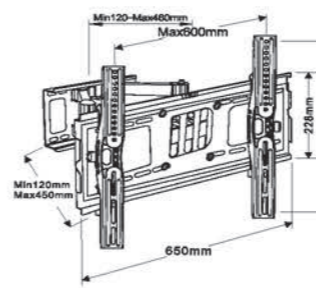

**DT500**

- Screen Size  
25"-55"
- Weight Capacity  
40kgs /88lbs
- Tilt Range  
-15° ~ +5°
- VESA(Max)  
400\*400mm

**DT600**

- Screen Size  
32"-70"
- Weight Capacity  
40kgs /88lbs
- Tilt Range  
-15° ~ +5°
- VESA(Max)  
600\*400mm

**PTS1920**

- Screen Size  
32"-55" x 2
- Weight Capacity  
120kgs /264lbs
- Tilt Range  
-15° ~ +15°
- VESA  
100\*100/200\*100/200\*200/  
400\*200/400\*400/600\*400mm

**WMX001**

- Screen Size: 25"-55"
- Tilt Range: -8°~+8°
- Profile: 50-460mm
- Weight Capacity: 40kgs /88lbs
- Swivel Range: -60°~+60°
- VESA: 100\*100/100\*200/200\*200/200\*400/400\*400mm

**WMX001-2**

- Screen Size: 25"-55"
- Tilt Range: -2°~+10°
- Profile: 40-445mm
- Weight Capacity: 40kgs /88lbs
- Swivel Range: -60°~+60°
- VESA: 100\*100/100\*200/200\*200/200\*400/400\*400mm

**WMX003-2**