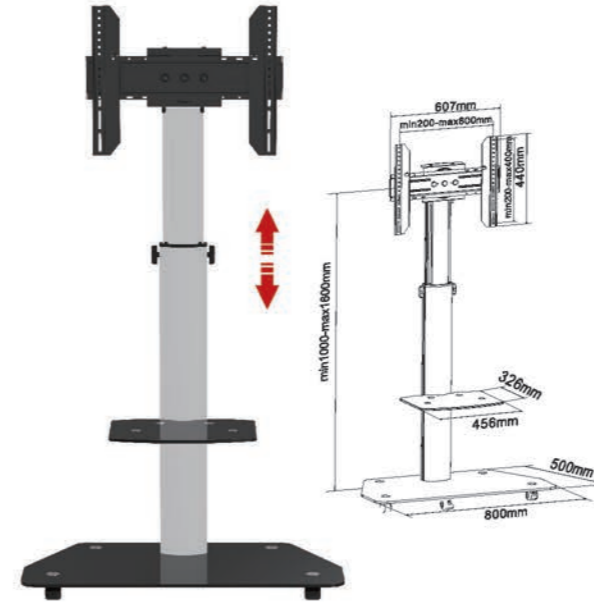

T007-2

- Screen Size: 32"-70"
- Weight Capacity: 50kgs /110lbs
- Tilt Range: -10° ~ +15°
- VESA(Max): 600x400mm

TP003

- Screen Size: 32"-70"
- Weight Capacity: 50kgs /110lbs
- VESA(Max): 600x400mm

TP004

- Screen Size: 32"-70"
- Weight Capacity: 50kgs /110lbs
- Tilt Range: -15° ~ +15°
- VESA(Max): 600x400mm

**T014**

Screen Size 25"-55"  
 VESA(Max) 600x400mm  
 Weight Capacity 50kgs / 110lbs

**TB002**

Screen Size 32"-70"  
 VESA(Max) 600x400mm  
 Weight Capacity 50kgs / 110lbs

**D1250**

Screen Size 25"-55"  
 VESA(Max) 400x400mm  
 Weight Capacity 30kgs / 66lbs

**T009**

Screen Size 32"-70"  
 VESA(Max) 600x400mm  
 Weight Capacity 70kgs / 154lbs

**IS007**

Screen Size 32"-70"  
 VESA(Max) 600x400mm  
 Weight Capacity 40kgs / 88lbs  
 90° Rotation

**T007-3**

Screen Size 32"-70"  
 VESA(Max) 600x400mm  
 Weight Capacity 50kgs / 110lbs  
 90° Rotation