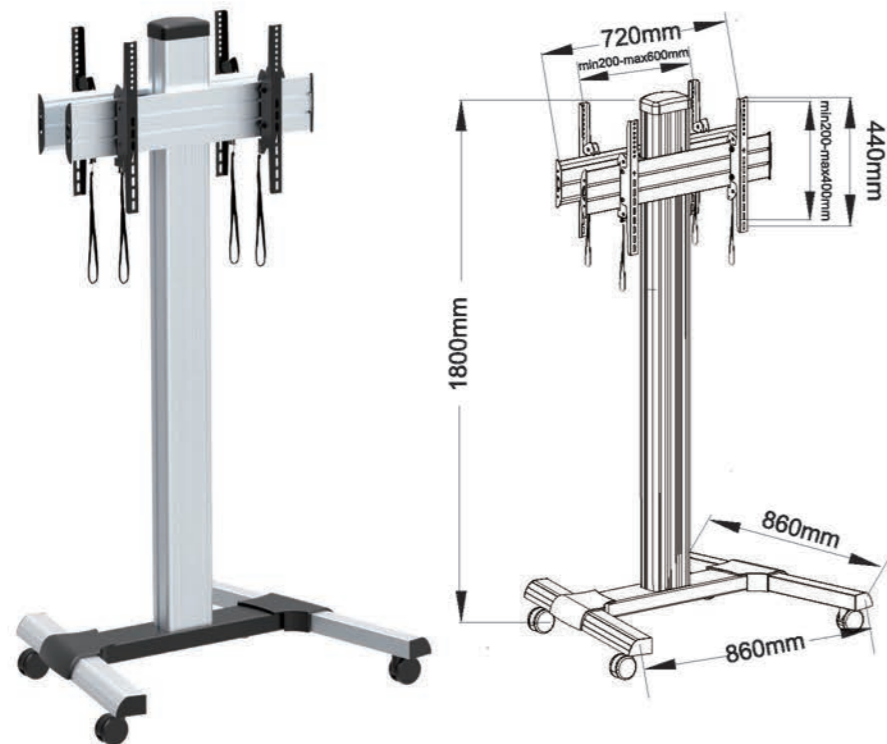

**T015-6SC**

-  Screen Size 42"-55"
-  Weight Capacity 240kgs /528lbs
-  VESA(Max) 600x400mm
-  Tilt Range -1° ~ +5°

Ideal For Conferencing Public Displays Or Other Professional Presentation.

**XD-WM007L**

PERFECT COMBINATION

T015

- Screen Size 37"-70"
- Tilt Range -10°~+5°
- Weight Capacity 40kgs /88lbs
- VESA(Max) 600x400mm

TP015

- Screen Size 32"-70"
- Tilt Range -10°~+8°
- Weight Capacity 40kgs /88lbs
- VESA(Max) 600x400mm

T015-2SC

- Screen Size 32"-55"
- Tilt Range -10°~+8°
- Weight Capacity 70kgs /154lbs
- VESA(Max) 600x400mm

**T010**

- Screen Size  
60"-100"
- Weight Capacity  
100kgs /220lbs
- Tilt Range  
-10° ~ +8°
- VESA(Max)  
1000x600mm

**T015-SP**

- Screen Size  
37"-70"
- Weight Capacity  
40kgs /88lbs
- Tilt Range  
-10° ~ +8°
- VESA(Max)  
600x400mm

**T015-3SC**

- Screen Size  
32"-55"
- Weight Capacity  
150kgs /330lbs
- VESA(Max)  
600x400mm
- Tilt Range  
-1° ~ +5°