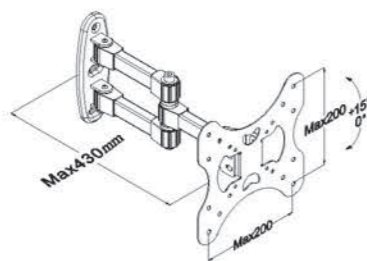

**D910**

-  Screen Size  
32"-70"
-  Weight Capacity  
50kgs /110lbs
-  Tilt Range  
-15°~+15°
-  VESA(Max)  
600x400mm

**PERFECT COMBINATION**

Height Adjustable 400mm

Lockable Wheels

**D910-1**

-  Screen Size  
32"-70"
-  Weight Capacity  
50kgs /110lbs
-  Tilt Range  
-15°~+15°
-  VESA(Max)  
600x400mm

**D910S**

-  Screen Size  
32"-70"
-  Weight Capacity  
50kgs /110lbs
-  Tilt Range  
-15°~+15°
-  VESA(Max)  
600x400mm

Easy-grip Knob Tilting Design

Built-in Cable Duct

WMX009

Screen Size 25"-55"	Weight Capacity 40kgs /88lbs	Tilt Range -15°~ +15°	Swivel Range -90°~ +90°	Profile 110~320mm	VESA 50*50/75*75/100*100/ 200*100/200*200/ 400*200/400*400mm
------------------------	---------------------------------	--------------------------	----------------------------	----------------------	---

WMX012-1

Screen Size 25"-55"	Weight Capacity 20kgs /44lbs	Tilt Range -20°~ +20°	Swivel Range -90°~ +90°	Profile 80~370mm	VESA 100*100/ 200*100/200*200/ 400*200/ 400*400mm
------------------------	---------------------------------	--------------------------	----------------------------	---------------------	---