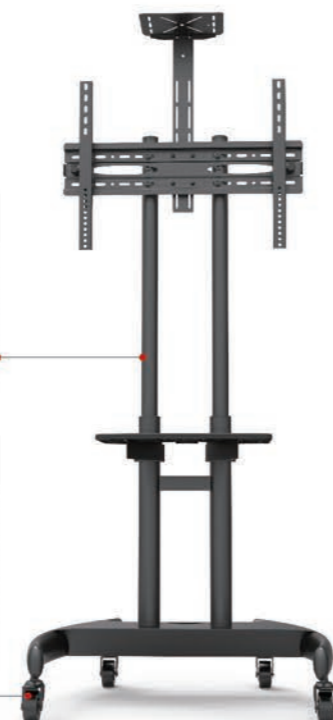

- Screen Size: 17"-27"
- Tilt Range: -20° ~ +20°
- Profile: 65-365mm
- Weight Capacity: 10kgs /22lbs
- Swivel Range: -90° ~ +90°
- VESA: 50\*50/75\*75/100\*100mm

**WMX011S**

- Screen Size: 17"-27"
- Tilt Range: -20° ~ +20°
- Profile: 65-200mm
- Weight Capacity: 10kgs /22lbs
- Swivel Range: -90° ~ +90°
- VESA: 50\*50/75\*75/100\*100mm

**D910**

-  Screen Size  
32"-70"
-  Weight Capacity  
50kgs /110lbs
-  Tilt Range  
-15°~+15°
-  VESA(Max)  
600x400mm

**PERFECT COMBINATION**

Height Adjustable 400mm

Lockable Wheels

**D910-1**

-  Screen Size  
32"-70"
-  Weight Capacity  
50kgs /110lbs
-  Tilt Range  
-15°~+15°
-  VESA(Max)  
600x400mm

**D910S**

-  Screen Size  
32"-70"
-  Weight Capacity  
50kgs /110lbs
-  Tilt Range  
-15°~+15°
-  VESA(Max)  
600x400mm

Easy-grip Knob Tilting Design

Built-in Cable Duct

WMX009

Screen Size 25"-55"	Weight Capacity 40kgs /88lbs	Tilt Range -15°~ +15°	Swivel Range -90°~ +90°	Profile 110~320mm	VESA 50*50/75*75/100*100/ 200*100/200*200/ 400*200/400*400mm
------------------------	---------------------------------	--------------------------	----------------------------	----------------------	---