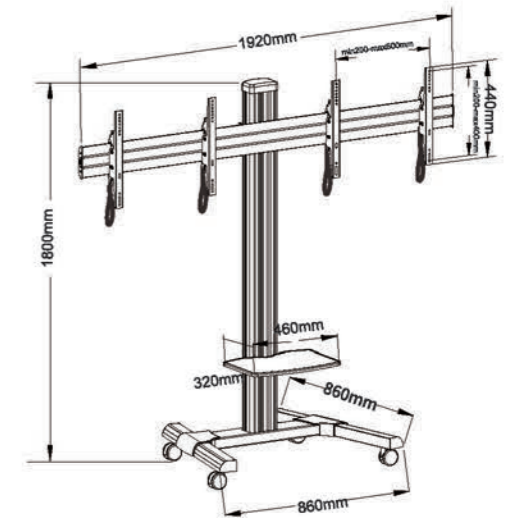

**T015-6SC**

-  Screen Size 42"-55"
-  Weight Capacity 240kgs /528lbs
-  VESA(Max) 600x400mm
-  Tilt Range -1° ~ +5°

Ideal For Conferencing Public Displays Or Other Professional Presentation.

**XD-WM007L**

-  Screen Size 32"-55"
-  Weight Capacity 140kgs /308lbs
-  Tilt Range -15° ~ +15°
-  VESA(Max) 600x400mm

**TP015-6SC**

-  Screen Size 42"-55"
-  Weight Capacity 240kgs /528lbs
-  VESA(Max) 600x400mm
-  Tilt Range -1° ~ +5°

PERFECT COMBINATION

T015

- Screen Size 37"-70"
- Tilt Range -10°~+5°
- Weight Capacity 40kgs /88lbs
- VESA(Max) 600x400mm

TP015

- Screen Size 32"-70"
- Tilt Range -10°~+8°
- Weight Capacity 40kgs /88lbs
- VESA(Max) 600x400mm

T015-2SC

- Screen Size 32"-55"
- Tilt Range -10°~+8°
- Weight Capacity 70kgs /154lbs
- VESA(Max) 600x400mm

**T010**

- Screen Size  
60"-100"
- Weight Capacity  
100kgs /220lbs
- Tilt Range  
-10 °~ +8°
- VESA(Max)  
1000x600mm