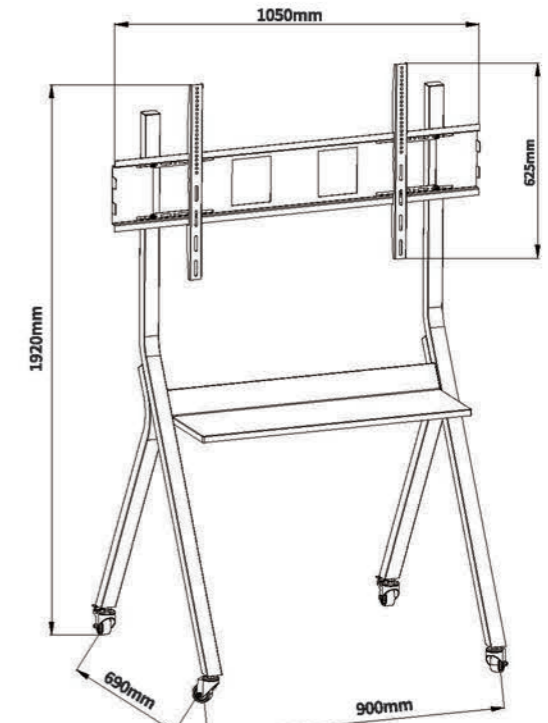

**KS-SB001**

- Screen Size  
32"-70"
- Weight Capacity  
40kgs / 88lbs
- Tilt Range  
-15° ~ +15°
- VESA(Max)  
600x400mm

**ET220**

- Screen Size  
17"-37"
- Weight Capacity  
30kgs / 66lbs
- VESA(Max)  
200x200mm

**ET440**

- Screen Size  
25"-55"
- Weight Capacity  
30kgs / 66lbs
- VESA(Max)  
400x400mm

**T018**

- Screen Size  
32"-70"
- Weight Capacity  
40kgs / 88lbs
- Tilt Range  
-15° ~ +15°
- VESA(Max)  
600x400mm

**FS001**

-  Screen Size: 13"-42"
-  Weight Capacity: 20kgs /44lbs
-  VESA(Max): 75\*75/100\*100/200\*100/200\*200mm

**FS004**

-  Screen Size: 55"-110"
-  Weight Capacity: 100kgs /243lbs
-  VESA(Max): 200x200 /400x200/400x400 /600x400/1000x600 mm

**FS002**

-  Screen Size: 32"-70"
-  Weight Capacity: 40kgs /88lbs
-  Swivel Range: -20° ~ +20°
-  VESA(Max): 200x200/400x200/400x400 /600x400mm

**FS003**

-  Screen Size: 32"-70"
-  Weight Capacity: 80kgs /176lbs
-  VESA(Max): 200x200/400x200/400x400 /600x400/1200x600mm