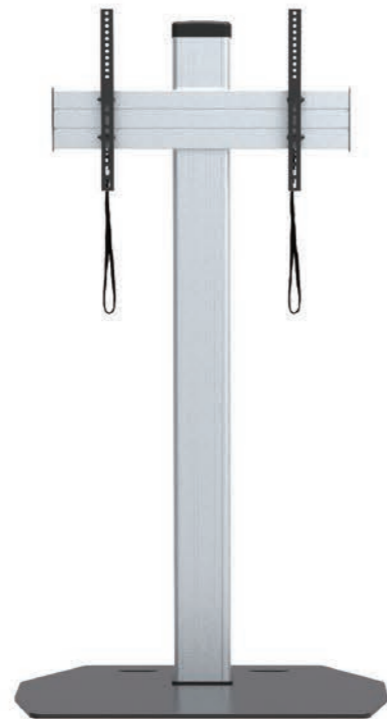

PERFECT COMBINATION