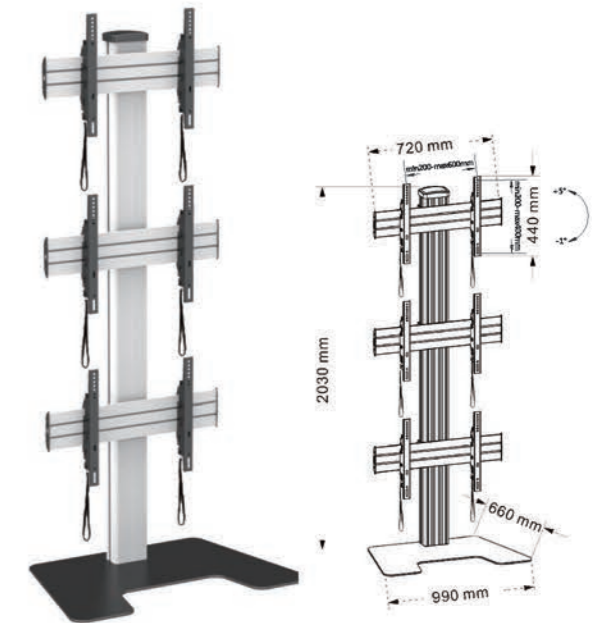

PERFECT COMBINATION

T015

- Screen Size 37"-70"
- Tilt Range -10°~+5°
- Weight Capacity 40kgs /88lbs
- VESA(Max) 600x400mm

TP015

- Screen Size 32"-70"
- Tilt Range -10°~+8°
- Weight Capacity 40kgs /88lbs
- VESA(Max) 600x400mm

T015-2SC

- Screen Size 32"-55"
- Tilt Range -10°~+8°
- Weight Capacity 70kgs /154lbs
- VESA(Max) 600x400mm

**T010**

- Screen Size  
60"-100"
- Weight Capacity  
100kgs /220lbs
- Tilt Range  
-10 °~ +8°
- VESA(Max)  
1000x600mm

**T015-SP**

- Screen Size  
37"-70"
- Weight Capacity  
40kgs /88lbs
- Tilt Range  
-10 °~ +8°
- VESA(Max)  
600x400mm

**T015-3SC**

- Screen Size  
32"-55"
- Weight Capacity  
150kgs /330lbs
- VESA(Max)  
600x400mm
- Tilt Range  
-1 °~ +5°