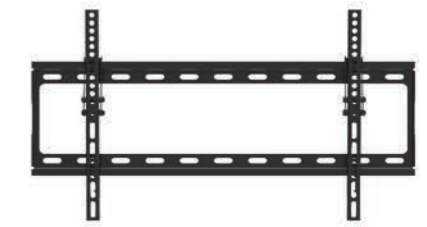

PTS0017-5T

- Screen Size
  32"-70"
- Weight Capacity
  50kgs /110lbs
- VESA(Max)
  600*400mm