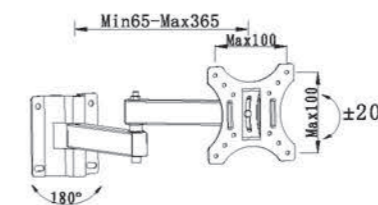

WMX011

- Screen Size: 17"-27"
- Tilt Range: -20°~ +20°
- Profile: 65~365mm
- Weight Capacity: 10kgs /22lbs
- Swivel Range: -90°~ +90°
- VESA: 50*50/75*75/100*100mm