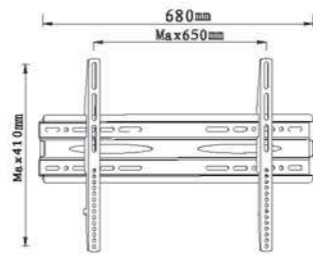

**TB-001**

 Screen Size 25"-55"  
 Weight Capacity 30kgs / 66lbs  
 VESA(Max) 400x400mm

**TB-005**

 Screen Size 32"-65"  
 Weight Capacity 40kgs / 88lbs  
 VESA(Max) 600x400mm

**TB011**

 Screen Size 37"-60"  
 Weight Capacity 45kgs / 99lbs  
 VESA(Max) 800x500mm

**PTS003**

- Screen Size  
32"-70"
- Weight Capacity  
50kgs /110lbs
- Tilt Range  
-15° ~ +15°
- VESA  
150\*150/200\*150/200\*200/  
400\*200/ 400\*400/600\*400mm

**PTS004**

- Screen Size  
32"-70"
- Weight Capacity  
50kgs /110lbs
- VESA  
100\*100/150\*150/200\*100/  
200\*150/200\*200/400\*200/  
400\*400/600\*400mm

**PTS0039**

- Screen Size  
42"-110"
- Weight Capacity  
150kgs /330lbs
- VESA  
400\*200/400\*400/600\*400/  
600\*600/800\*600/900\*600mm

**PTS0025**

- Screen Size  
32"-70"
- Weight Capacity  
60kgs /132lbs
- Tilt Range  
-15° ~ +15°
- VESA  
150\*150/200\*100/200\*150/200\*200/  
400\*200/400\*400/600\*400mm

**PTS0039T**

- Screen Size  
52"-84"
- Weight Capacity  
70kgs /154lbs
- Tilt Range  
-15° ~ +15°
- VESA(Max)  
900\*500mm

**PTS0025-1**

- Screen Size  
25"-55"
- Weight Capacity  
70kgs /154lbs
- Tilt Range  
-15° ~ +15°
- VESA(Max)  
400\*400mm