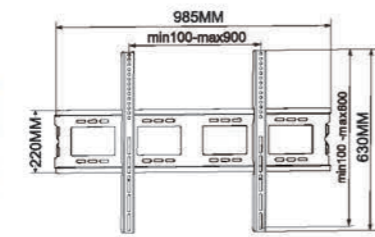

**FS002**

-  Screen Size: 32"-70"
-  Weight Capacity: 40kgs /88lbs
-  Swivel Range: -20° ~ +20°
-  VESA(Max): 200x200/400x200/400x400 /600x400mm

**FS003**

-  Screen Size: 32"-70"
-  Weight Capacity: 80kgs /176lbs
-  VESA(Max): 200x200/400x200/400x400 /600x400/1200x600mm

**TB-001**

 Screen Size 25"-55"  
 Weight Capacity 30kgs / 66lbs  
 VESA(Max) 400x400mm

**TB-005**

 Screen Size 32"-65"  
 Weight Capacity 40kgs / 88lbs  
 VESA(Max) 600x400mm

**TB011**

 Screen Size 37"-60"  
 Weight Capacity 45kgs / 99lbs  
 VESA(Max) 800x500mm

**PTS003**

- Screen Size  
32"-70"
- Weight Capacity  
50kgs /110lbs
- Tilt Range  
-15° ~ +15°
- VESA  
150\*150/200\*150/200\*200/  
400\*200/ 400\*400/600\*400mm

**PTS004**

- Screen Size  
32"-70"
- Weight Capacity  
50kgs /110lbs
- VESA  
100\*100/150\*150/200\*100/  
200\*150/200\*200/400\*200/  
400\*400/600\*400mm

**PTS0039**

- Screen Size  
42"-110"
- Weight Capacity  
150kgs /330lbs
- VESA  
400\*200/400\*400/600\*400/  
600\*600/800\*600/900\*600mm

**PTS0025**

- Screen Size  
32"-70"
- Weight Capacity  
60kgs /132lbs
- Tilt Range  
-15° ~ +15°
- VESA  
150\*150/200\*100/200\*150/200\*200/  
400\*200/400\*400/600\*400mm