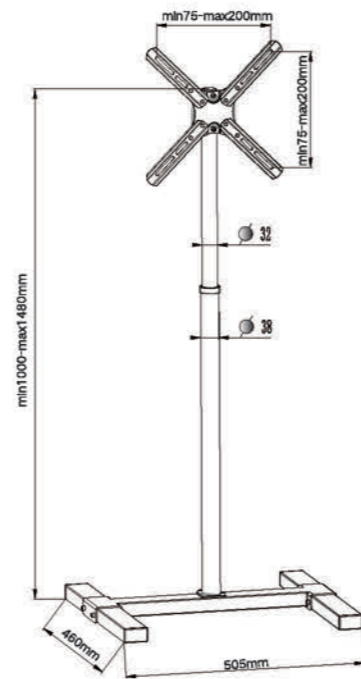

**T006-1**

-  Screen Size: 55"-110"
-  VESA(Max): 1000x600mm
-  Weight Capacity: 150kgs /330lbs

**T016-4SC**

-  Screen Size: Dual 32"-55"  
Single 50"-110"
-  Tilt Range: -10° ~ +8°
-  Weight Capacity: 150kgs /330lbs
-  VESA(Max): 600x400mm

**KS-SB001**

- Screen Size  
32"-70"
- Weight Capacity  
40kgs / 88lbs
- Tilt Range  
-15° ~ +15°
- VESA(Max)  
600x400mm

**ET220**

- Screen Size  
17"-37"
- Weight Capacity  
30kgs / 66lbs
- VESA(Max)  
200x200mm

**ET440**

- Screen Size  
25"-55"
- Weight Capacity  
30kgs / 66lbs
- VESA(Max)  
400x400mm

**T018**

- Screen Size  
32"-70"
- Weight Capacity  
40kgs / 88lbs
- Tilt Range  
-15° ~ +15°
- VESA(Max)  
600x400mm

**FS001**

-  Screen Size: 13"-42"
-  Weight Capacity: 20kgs /44lbs
-  VESA(Max): 75\*75/100\*100/200\*100/200\*200mm

**FS004**

-  Screen Size: 55"-110"
-  Weight Capacity: 100kgs /243lbs
-  VESA(Max): 200x200 /400x200/400x400 /600x400/1000x600 mm