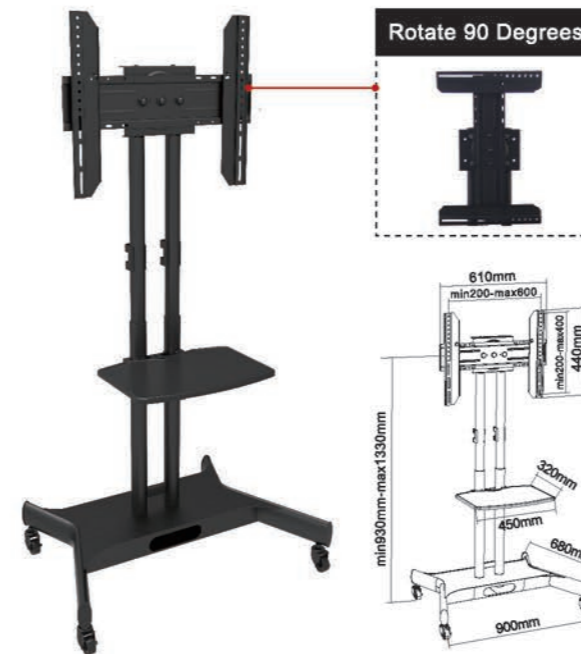

**D960-1**

- Screen Size 32"-70"
- Tilt Range -15° ~ +15°
- VESA(Max) 600x400mm
- Weight Capacity 40kgs /88lbs

**D750**

- Screen Size 32"-70"
- VESA(Max) 600x400mm
- Weight Capacity 40kgs /88lbs

**D750-1**

- Screen Size 32"-55"
- Tilt Range -15° ~ +15°
- VESA(Max) 600x400mm
- Weight Capacity 40kgs /88lbs

**D700B**

- Screen Size 32"-70"
- VESA(Max) 600x400mm
- Weight Capacity 50kgs /110lbs

**D650**

- Screen Size 32"-70"
- VESA(Max) 600x400mm
- Weight Capacity 50kgs /110lbs

**D800B**

- Screen Size 32"-70"
- Weight Capacity 50kgs /110lbs
- VESA(Max) 600x400mm

**D800S**

- Screen Size 32"-70"
- Weight Capacity 50kgs /110lbs
- VESA(Max) 600x400mm

**D880**

- Screen Size 32"-70"
- Weight Capacity 40kgs /88lbs
- VESA(Max) 600x400mm

**D940**

- Screen Size 32"-70"
- Weight Capacity 120kgs /264lbs
- Tilt Range -15° ~ +15°
- VESA(Max) 600x400mm