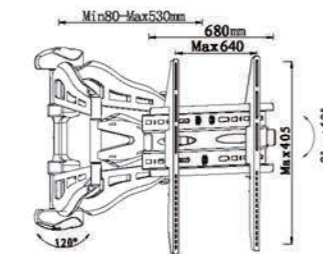

**PTS1920**

-  Screen Size  
32"-55" x 2
-  Weight Capacity  
120kgs /264lbs
-  Tilt Range  
-15° ~ +15°
-  VESA  
100\*100/200\*100/200\*200/  
400\*200/400\*400/600\*400mm

**WMX001**

- Screen Size 25"-55"
- Tilt Range -8°~+8°
- Profile 50~460mm
- Weight Capacity 40kgs /88lbs
- Swivel Range -60°~+60°
- VESA 100\*100/100\*200/200\*200/200\*400/400\*400mm

**WMX001-2**

- Screen Size 25"-55"
- Tilt Range -2°~+10°
- Profile 40~445mm
- Weight Capacity 40kgs /88lbs
- Swivel Range -60°~+60°
- VESA 100\*100/100\*200/200\*200/200\*400/400\*400mm

**WMX003-2**

- Screen Size 32"-70"
- Weight Capacity 50kgs /110lbs
- Swivel Range -60°~+60°
- Tilt Range -15°~+15°
- Profile 110~450mm
- VESA 100\*100/200\*100/200\*200/400\*200/400\*400/600\*400mm

**WMX003-5**

- Screen Size 32"-70"
- Weight Capacity 40kgs /88lbs
- Swivel Range -60°~+60°
- Tilt Range -15°~+15°
- Profile 120~460mm
- VESA 100\*100/200\*100/200\*200/400\*200/400\*400/600\*400mm

**WMX002-1**

- Screen Size 32"-70"
- Tilt Range -2°~+10°
- Profile 80~530mm
- Weight Capacity 40kgs /88lbs
- Swivel Range -60°~+60°
- VESA 200\*100/200\*200/400\*200/400\*400/600\*400mm

**WMX003-6**

- Screen Size 40"-70"
- Swivel Range -60°~+60°
- Profile 60~390mm
- Weight Capacity 50kgs /110lbs
- VESA 200\*200/400\*400/600\*400mm