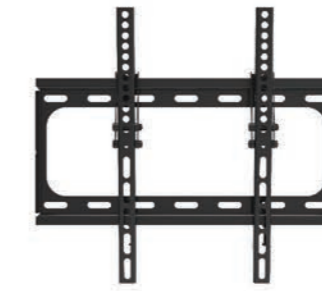

PTS0017-4T

- Screen Size
  25"-55"
- Weight Capacity
  40kgs /88lbs
- VESA
  100*100/200*100/200*200/
  400*200/400*400mm