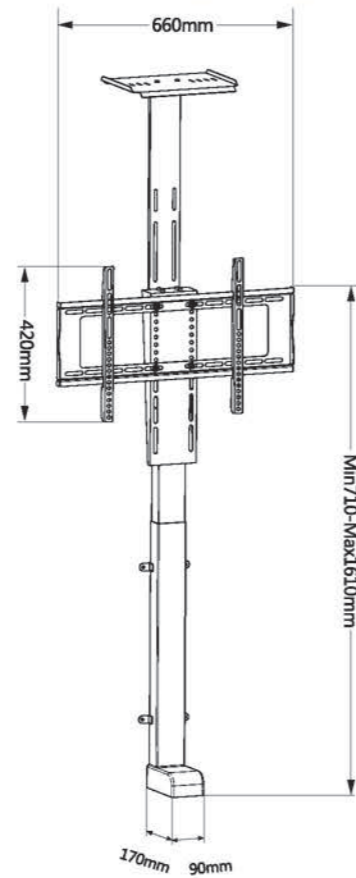

**T006-1**

-  Screen Size: 55"-110"
-  VESA(Max): 1000x600mm
-  Weight Capacity: 150kgs /330lbs

**T016-4SC**

-  Screen Size: Dual 32"-55"  
Single 50"-110"
-  Tilt Range: -10° ~ +8°
-  Weight Capacity: 150kgs /330lbs
-  VESA(Max): 600x400mm

**KS-SB001**

- Screen Size  
32"-70"
- Weight Capacity  
40kgs / 88lbs
- Tilt Range  
-15° ~ +15°
- VESA(Max)  
600x400mm

**ET220**

- Screen Size  
17"-37"
- Weight Capacity  
30kgs / 66lbs
- VESA(Max)  
200x200mm

**ET440**

- Screen Size  
25"-55"
- Weight Capacity  
30kgs / 66lbs
- VESA(Max)  
400x400mm

**T018**

- Screen Size  
32"-70"
- Weight Capacity  
40kgs / 88lbs
- Tilt Range  
-15° ~ +15°
- VESA(Max)  
600x400mm

**FS001**

-  Screen Size: 13"-42"
-  Weight Capacity: 20kgs /44lbs
-  VESA(Max): 75\*75/100\*100/200\*100/200\*200mm

**FS004**

-  Screen Size: 55"-110"
-  Weight Capacity: 100kgs /243lbs
-  VESA(Max): 200x200 /400x200/400x400 /600x400/1000x600 mm