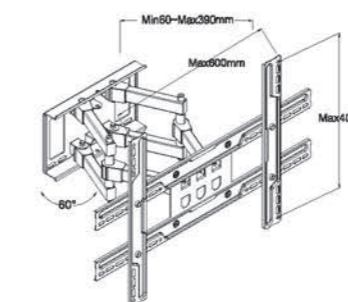

**PTS1920**

-  Screen Size  
32"-55" x 2
-  Weight Capacity  
120kgs /264lbs
-  Tilt Range  
-15° ~ +15°
-  VESA  
100\*100/200\*100/200\*200/  
400\*200/400\*400/600\*400mm

**WMX001**

- Screen Size 25"-55"
- Tilt Range -8°~+8°
- Profile 50~460mm
- Weight Capacity 40kgs /88lbs
- Swivel Range -60°~+60°
- VESA 100\*100/100\*200/200\*200/200\*400/400\*400mm

**WMX001-2**

- Screen Size 25"-55"
- Tilt Range -2°~+10°
- Profile 40~445mm
- Weight Capacity 40kgs /88lbs
- Swivel Range -60°~+60°
- VESA 100\*100/100\*200/200\*200/200\*400/400\*400mm

**WMX003-2**

- Screen Size 32"-70"
- Weight Capacity 50kgs /110lbs
- Swivel Range -60°~+60°
- Tilt Range -15°~+15°
- Profile 110~450mm
- VESA 100\*100/200\*100/200\*200/400\*200/400\*400/600\*400mm

**WMX003-5**

- Screen Size 32"-70"
- Weight Capacity 40kgs /88lbs
- Swivel Range -60°~+60°
- Tilt Range -15°~+15°
- Profile 120~460mm
- VESA 100\*100/200\*100/200\*200/400\*200/400\*400/600\*400mm

**WMX002-1**

- Screen Size 32"-70"
- Tilt Range -2°~+10°
- Profile 80~530mm
- Weight Capacity 40kgs /88lbs
- Swivel Range -60°~+60°
- VESA 200\*100/200\*200/400\*200/400\*400/600\*400mm

**WMX003-6**

- Screen Size 40"-70"
- Swivel Range -60°~+60°
- Profile 60~390mm
- Weight Capacity 50kgs /110lbs
- VESA 200\*200/400\*400/600\*400mm