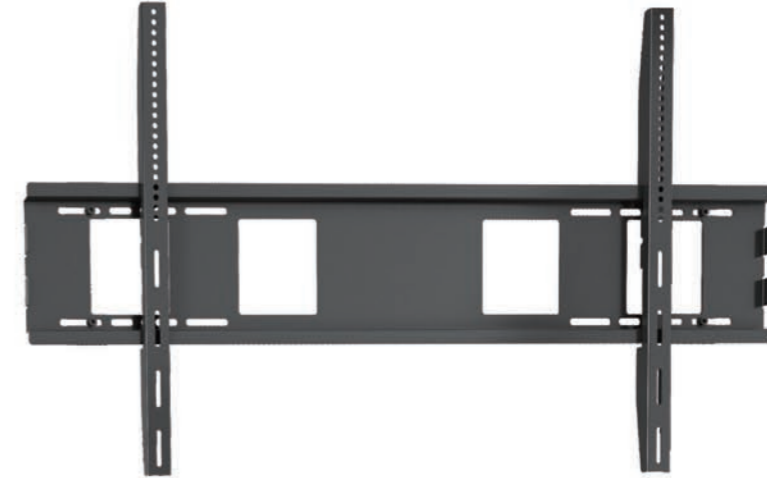

PTS1230

- Screen Size
  50"-100"
- Weight Capacity
  150kgs /330lbs
- VESA
  100*100/200*100/200*200/400*200/
  400*400/600*400/600*600/800*600/
  1000*600/1200*600mm