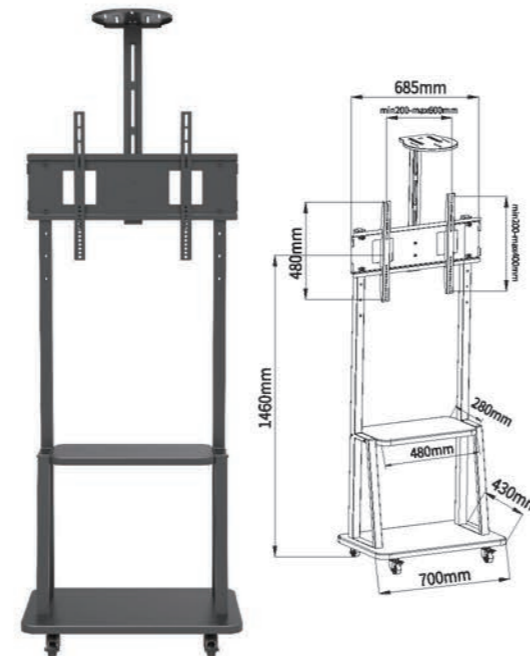

**T009**

-  Screen Size 32"-70"
-  VESA(Max) 600x400mm
-  Weight Capacity 70kgs /154lbs

**IS007**

-  Screen Size 32"-70"
-  VESA(Max) 600x400mm
-  Weight Capacity 40kgs /88lbs
-  90° Rotation

**T007-3**

-  Screen Size 32"-70"
-  VESA(Max) 600x400mm
-  Weight Capacity 50kgs /110lbs
-  90° Rotation

**XD-WM007-1**

- Screen Size 55"-110"
- VESA(Max) 800x600mm
- Weight Capacity 120kgs /264lbs

**XD-WM008**

- Screen Size 40"-80"
- VESA(Max) 600x400mm
- Weight Capacity 70kgs /154lbs
- 90° Rotation

**XD-WM007-4**

- Screen Size 50"-90"
- VESA(Max) 800x600mm
- Weight Capacity 70kgs /154lbs

**XD-WM007-5**

- Screen Size 32"-70"
- VESA(Max) 600x400mm
- Weight Capacity 55kgs /121lbs

**XD-WM007-3**

- Screen Size 55"-120"
- VESA(Max) 1200x600mm
- Weight Capacity 150kgs /330lbs

**T015-6SC**

-  Screen Size 42"-55"
-  Weight Capacity 240kgs /528lbs
-  VESA(Max) 600x400mm
-  Tilt Range -1° ~ +5°

Ideal For Conferencing Public Displays Or Other Professional Presentation.

**XD-WM007L**