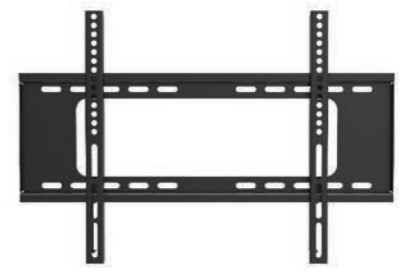

PTS0017-5

- Screen Size
  32"-70"
- Weight Capacity
  50kgs /110lbs
- VESA(Max)
  600*400mm