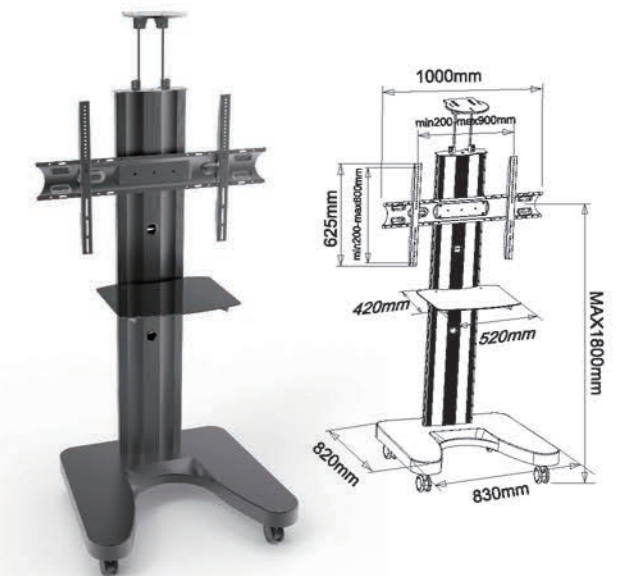

**T001-2**

- Screen Size: 32"-70"
- Tilt Range: -15° ~ +15°
- Weight Capacity: 50kgs /110lbs
- VESA(Max): 600x400mm

**T001-3**

- Screen Size: 32"-70"
- Tilt Range: -15° ~ +15°
- Weight Capacity: 50kgs /110lbs
- VESA(Max): 600x400mm

**T003**

- Screen Size: 42"-90"
- Tilt Range: -15° ~ +15°
- Weight Capacity: 90kgs /198lbs
- VESA(Max): 200x200/400x200/400x400/600x400/800x400/800x600/900x600mm

**D951**

- Screen Size: 32"-70"
- Tilt Range: -15° ~ +15°
- Weight Capacity: 40kgs /88lbs
- VESA(Max): 600x400mm

**A901**

- Screen Size: 32"-70"
- Tilt Range: -15° ~ +15°
- Weight Capacity: 40kgs /88lbs
- VESA(Max): 200x200/400x200/400x400/600x400mm

**T003-T**

- Screen Size: 32"-90"
- Tilt Range: -15° ~ +15°
- Weight Capacity: 90kgs /198lbs
- VESA(Max): 200x200/400x200/400x400/600x400/800x400/800x600/900x600mm

**T003-T2**

- Screen Size: 32"-90"
- Tilt Range: -15° ~ +15°
- Weight Capacity: 90kgs /198lbs
- VESA(Max): 200x200/400x200/400x400/600x400/800x400/800x600/900x600mm

90° Rotation

TP001

- Screen Size: 32"-70"
- Weight Capacity: 50kgs /110lbs
- VESA(Max): 600x400mm