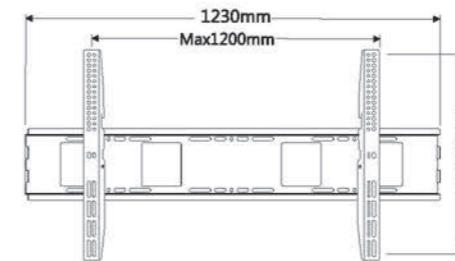

**PTS0034**

- Screen Size  
10"-37"
- Weight Capacity  
40kgs /88lbs
- VESA  
50\*50/75\*75/100\*100/  
150\*150/200\*200mm

**PTS0036T**

- Screen Size  
25"-55"
- Weight Capacity  
40kgs /88lbs
- Tilt Range  
-15° ~ +15°
- VESA(Max)  
400\*400mm

**PTS0037**

- Screen Size  
32"-70"
- Weight Capacity  
40kgs /88lbs
- VESA(Max)  
600\*400mm

**PTS0037T**

- Screen Size  
32"-70"
- Weight Capacity  
40kgs /88lbs
- Tilt Range  
-15° ~ +15°
- VESA(Max)  
600\*400mm

**PTS0034T**

- Screen Size  
10"-37"
- Weight Capacity  
40kgs /88lbs
- Tilt Range  
-15° ~ +15°
- VESA  
50\*50/75\*75/100\*100/  
150\*150/200\*200mm

**PTS0036**

- Screen Size  
25"-55"
- Weight Capacity  
40kgs /88lbs
- VESA(Max)  
400\*400mm

**FOR DIFFERENT SCENES**

**DT200**

-  Screen Size  
24"-42"
-  Weight Capacity  
20kgs /44lbs
-  Tilt Range  
-15° ~ +5°
-  VESA(Max)  
200\*200mm

**PTS1230**

-  Screen Size  
50"-100"
-  Weight Capacity  
150kgs /330lbs
-  VESA  
100\*100/200\*100/200\*200/400\*200/  
400\*400/600\*400/600\*600/800\*600/  
1000\*600/1200\*600mm