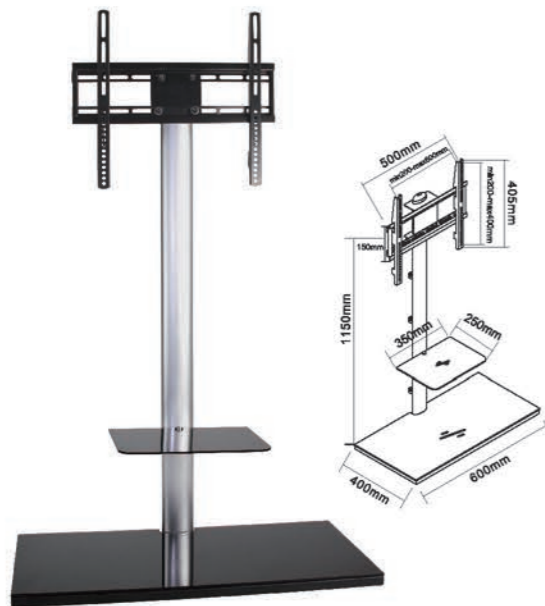

TP002

- Screen Size: 32"-70"
- Weight Capacity: 50kgs /110lbs
- Tilt Range: -15° ~ +15°
- VESA(Max): 600x400mm

T007

- Screen Size: 32"-70"
- Weight Capacity: 50kgs /110lbs
- Tilt Range: -10° ~ +15°
- VESA(Max): 600x400mm

T007-2

- Screen Size: 32"-70"
- Weight Capacity: 50kgs /110lbs
- Tilt Range: -10° ~ +15°
- VESA(Max): 600x400mm

TP003

- Screen Size: 32"-70"
- Weight Capacity: 50kgs /110lbs
- VESA(Max): 600x400mm

TP004

- Screen Size: 32"-70"
- Weight Capacity: 50kgs /110lbs
- Tilt Range: -15° ~ +15°
- VESA(Max): 600x400mm

**T014**

-  Screen Size 25"-55"
-  VESA(Max) 600x400mm
-  Weight Capacity 50kgs /110lbs

**TB002**

-  Screen Size 32"-70"
-  VESA(Max) 600x400mm
-  Weight Capacity 50kgs /110lbs

**D1250**

-  Screen Size 25"-55"
-  VESA(Max) 400x400mm
-  Weight Capacity 30kgs / 66lbs

**XD-WM007-1**

- Screen Size 55"-110"
- VESA(Max) 800x600mm
- Weight Capacity 120kgs /264lbs

**XD-WM008**

- Screen Size 40"-80"
- VESA(Max) 600x400mm
- Weight Capacity 70kgs /154lbs
- 90° Rotation

**XD-WM007-4**