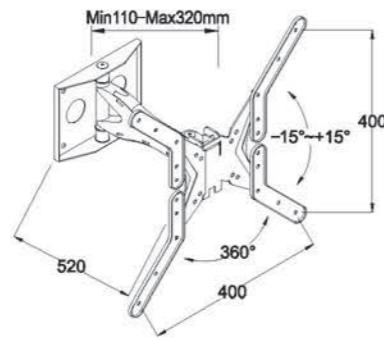

**WMX011**

- Screen Size: 17"-27"
- Tilt Range: -20°~ +20°
- Profile: 65~365mm
- Weight Capacity: 10kgs /22lbs
- Swivel Range: -90°~ +90°
- VESA: 50\*50/75\*75/100\*100mm

**WMX011S**

- Screen Size: 17"-27"
- Tilt Range: -20°~ +20°
- Profile: 65~200mm
- Weight Capacity: 10kgs /22lbs
- Swivel Range: -90°~ +90°
- VESA: 50\*50/75\*75/100\*100mm

**D910**

- Screen Size  
32"-70"
- Weight Capacity  
50kgs /110lbs
- Tilt Range  
-15°~+15°
- VESA(Max)  
600x400mm

**PERFECT COMBINATION**

**D910-1**

- Screen Size  
32"-70"
- Weight Capacity  
50kgs /110lbs
- Tilt Range  
-15°~+15°
- VESA(Max)  
600x400mm

**D910S**

- Screen Size  
32"-70"
- Weight Capacity  
50kgs /110lbs
- Tilt Range  
-15°~+15°
- VESA(Max)  
600x400mm

Easy-grip Knob Tilting Design

Built-in Cable Duct

WMX009

Screen Size 25"-55"	Weight Capacity 40kgs /88lbs	Tilt Range -15°~ +15°	Swivel Range -90°~ +90°	Profile 110~320mm	VESA 50*50/75*75/100*100/ 200*100/200*200/ 400*200/400*400mm
------------------------	---------------------------------	--------------------------	----------------------------	----------------------	---

WMX012-1

Screen Size 25"-55"	Weight Capacity 20kgs /44lbs	Tilt Range -20°~ +20°	Swivel Range -90°~ +90°	Profile 80~370mm	VESA 100*100/ 200*100/200*200/ 400*200/ 400*400mm
------------------------	---------------------------------	--------------------------	----------------------------	---------------------	---