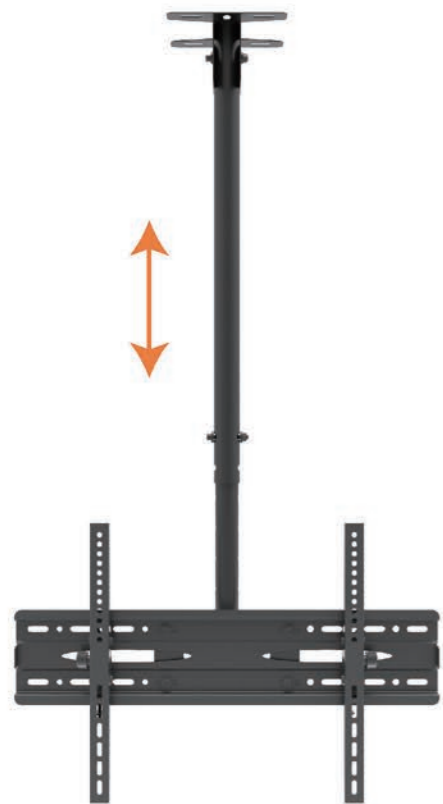

Ceiling Mount

CNXD MOUNTS

WMX008

- Screen Size: 32"-65"
- Weight Capacity: 55kgs / 121lbs
- Tilt Range: -15°~+15°
- VESA: 100*100/200*100/200*200/400*200/400*400/600*400mm
- Profile: 600mm