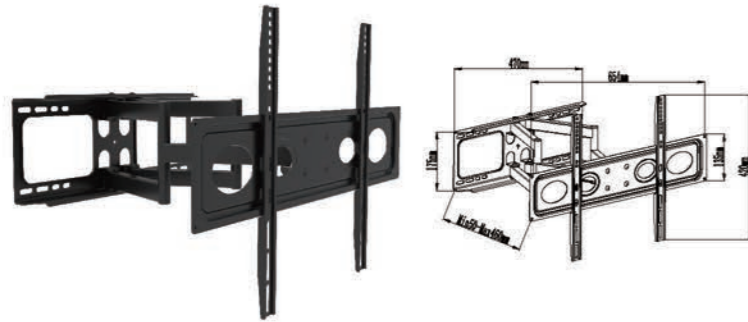

**WMX001-2**

- Screen Size 25"-55"
- Tilt Range -2°~+10°
- Profile 40~445mm
- Weight Capacity 40kgs /88lbs
- Swivel Range -60°~+60°
- VESA 100\*100/100\*200/200\*200/200\*400/400\*400mm

**WMX003-2**

- Screen Size 32"-70"
- Weight Capacity 50kgs /110lbs
- Swivel Range -60°~+60°
- Tilt Range -15°~+15°
- Profile 110~450mm
- VESA 100\*100/200\*100/200\*200/400\*200/400\*400/600\*400mm

**WMX003-5**

- Screen Size 32"-70"
- Weight Capacity 40kgs /88lbs
- Swivel Range -60°~+60°
- Tilt Range -15°~+15°
- Profile 120~460mm
- VESA 100\*100/200\*100/200\*200/400\*200/400\*400/600\*400mm

**WMX002-1**

- Screen Size 32"-70"
- Tilt Range -2°~+10°
- Profile 80~530mm
- Weight Capacity 40kgs /88lbs
- Swivel Range -60°~+60°
- VESA 200\*100/200\*200/400\*200/400\*400/600\*400mm

**WMX003-6**

- Screen Size 40"-70"
- Swivel Range -60°~+60°
- Profile 60~390mm
- Weight Capacity 50kgs /110lbs
- VESA 200\*200/400\*400/600\*400mm