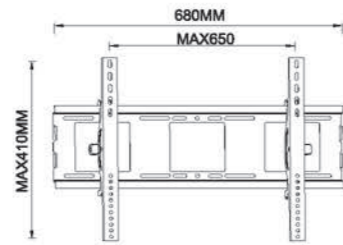

**FS002**

-  Screen Size: 32"-70"
-  Weight Capacity: 40kgs /88lbs
-  Swivel Range: -20° ~ +20°
-  VESA(Max): 200x200/400x200/400x400 /600x400mm

**FS003**

-  Screen Size: 32"-70"
-  Weight Capacity: 80kgs /176lbs
-  VESA(Max): 200x200/400x200/400x400 /600x400/1200x600mm

**TB-001**

 Screen Size 25"-55"  
 Weight Capacity 30kgs / 66lbs  
 VESA(Max) 400x400mm

**TB-005**

 Screen Size 32"-65"  
 Weight Capacity 40kgs / 88lbs  
 VESA(Max) 600x400mm

**TB011**

 Screen Size 37"-60"  
 Weight Capacity 45kgs / 99lbs  
 VESA(Max) 800x500mm

**PTS003**

- Screen Size  
32"-70"
- Weight Capacity  
50kgs /110lbs
- Tilt Range  
-15° ~ +15°
- VESA  
150\*150/200\*150/200\*200/  
400\*200/ 400\*400/600\*400mm

**PTS004**

- Screen Size  
32"-70"
- Weight Capacity  
50kgs /110lbs
- VESA  
100\*100/150\*150/200\*100/  
200\*150/200\*200/400\*200/  
400\*400/600\*400mm

**PTS0039**

- Screen Size  
42"-110"
- Weight Capacity  
150kgs /330lbs
- VESA  
400\*200/400\*400/600\*400/  
600\*600/800\*600/900\*600mm

**PTS0025**

- Screen Size  
32"-70"
- Weight Capacity  
60kgs /132lbs
- Tilt Range  
-15° ~ +15°
- VESA  
150\*150/200\*100/200\*150/200\*200/  
400\*200/400\*400/600\*400mm