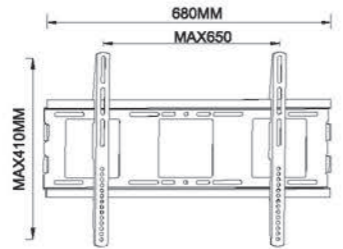

**FS002**

-  Screen Size: 32"-70"
-  Weight Capacity: 40kgs /88lbs
-  Swivel Range: -20° ~ +20°
-  VESA(Max): 200x200/400x200/400x400 /600x400mm

**FS003**

-  Screen Size: 32"-70"
-  Weight Capacity: 80kgs /176lbs
-  VESA(Max): 200x200/400x200/400x400 /600x400/1200x600mm

**TB-001**

 Screen Size 25"-55"  
 Weight Capacity 30kgs / 66lbs  
 VESA(Max) 400x400mm

**TB-005**

 Screen Size 32"-65"  
 Weight Capacity 40kgs / 88lbs  
 VESA(Max) 600x400mm

**TB011**

 Screen Size 37"-60"  
 Weight Capacity 45kgs / 99lbs  
 VESA(Max) 800x500mm

**PTS003**

- Screen Size  
32"-70"
- Weight Capacity  
50kgs /110lbs
- Tilt Range  
-15° ~ +15°
- VESA  
150\*150/200\*150/200\*200/  
400\*200/ 400\*400/600\*400mm

**PTS004**

- Screen Size  
32"-70"
- Weight Capacity  
50kgs /110lbs
- VESA  
100\*100/150\*150/200\*100/  
200\*150/200\*200/400\*200/  
400\*400/600\*400mm

**PTS0039**

- Screen Size  
42"-110"
- Weight Capacity  
150kgs /330lbs
- VESA  
400\*200/400\*400/600\*400/  
600\*600/800\*600/900\*600mm

**PTS0025**

- Screen Size  
32"-70"
- Weight Capacity  
60kgs /132lbs
- Tilt Range  
-15° ~ +15°
- VESA  
150\*150/200\*100/200\*150/200\*200/  
400\*200/400\*400/600\*400mm