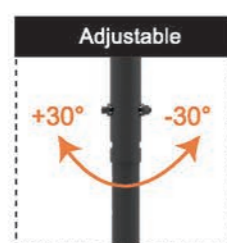

Ceiling Mount

CNXD MOUNTS

WMX008

- Screen Size: 32"-65"
- Weight Capacity: 55kgs / 121lbs
- Tilt Range: -15°~+15°
- VESA: 100*100/200*100/200*200/400*200/400*400/600*400mm
- Profile: 600mm