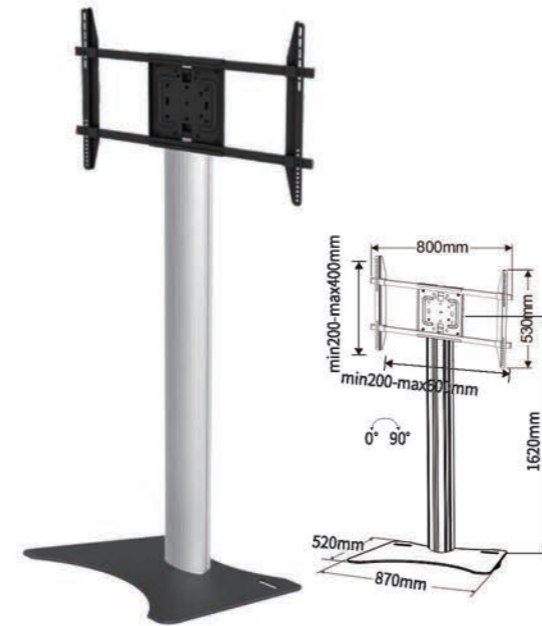

**T003**

- Screen Size: 42"-90"
- Tilt Range: -15° ~ +15°
- Weight Capacity: 90kgs /198lbs
- VESA(Max): 200x200/400x200/400x400/600x400/800x400/800x600/900x600mm

**D951**

- Screen Size: 32"-70"
- Tilt Range: -15° ~ +15°
- Weight Capacity: 40kgs /88lbs
- VESA(Max): 600x400mm

**A901**

- Screen Size: 32"-70"
- Tilt Range: -15° ~ +15°
- Weight Capacity: 40kgs /88lbs
- VESA(Max): 200x200/400x200/400x400/600x400mm

**T003-T**

- Screen Size: 32"-90"
- Tilt Range: -15° ~ +15°
- Weight Capacity: 90kgs /198lbs
- VESA(Max): 200x200/400x200/400x400/600x400/800x400/800x600/900x600mm

**T003-T2**

- Screen Size: 32"-90"
- Tilt Range: -15° ~ +15°
- Weight Capacity: 90kgs /198lbs
- VESA(Max): 200x200/400x200/400x400/600x400/800x400/800x600/900x600mm

90° Rotation

TP001

- Screen Size: 32"-70"
- Weight Capacity: 50kgs /110lbs
- VESA(Max): 600x400mm

TP002

- Screen Size: 32"-70"
- Weight Capacity: 50kgs /110lbs
- Tilt Range: -15° ~ +15°
- VESA(Max): 600x400mm

T007

- Screen Size: 32"-70"
- Weight Capacity: 50kgs /110lbs
- Tilt Range: -10° ~ +15°
- VESA(Max): 600x400mm