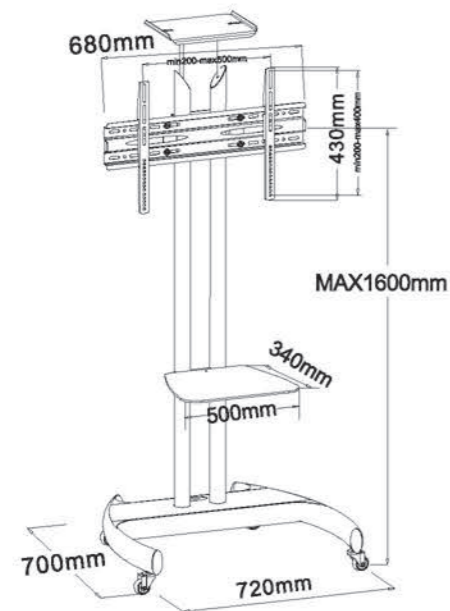

**D960-1**

- Screen Size 32"-70"
- Tilt Range -15° ~ +15°
- VESA(Max) 600x400mm
- Weight Capacity 40kgs /88lbs

**D750**

- Screen Size 32"-70"
- VESA(Max) 600x400mm
- Weight Capacity 40kgs /88lbs

**D750-1**

- Screen Size 32"-55"
- Tilt Range -15° ~ +15°
- VESA(Max) 600x400mm
- Weight Capacity 40kgs /88lbs

**D700B**

- Screen Size 32"-70"
- VESA(Max) 600x400mm
- Weight Capacity 50kgs /110lbs

**D650**

- Screen Size 32"-70"
- VESA(Max) 600x400mm
- Weight Capacity 50kgs /110lbs

**D800B**

- Screen Size 32"-70"
- Weight Capacity 50kgs /110lbs
- VESA(Max) 600x400mm

**D800S**

- Screen Size 32"-70"
- Weight Capacity 50kgs /110lbs
- VESA(Max) 600x400mm

**D880**

- Screen Size 32"-70"
- Weight Capacity 40kgs /88lbs
- VESA(Max) 600x400mm

**D940**

- Screen Size 32"-70"
- Weight Capacity 120kgs /264lbs
- Tilt Range -15° ~ +15°
- VESA(Max) 600x400mm