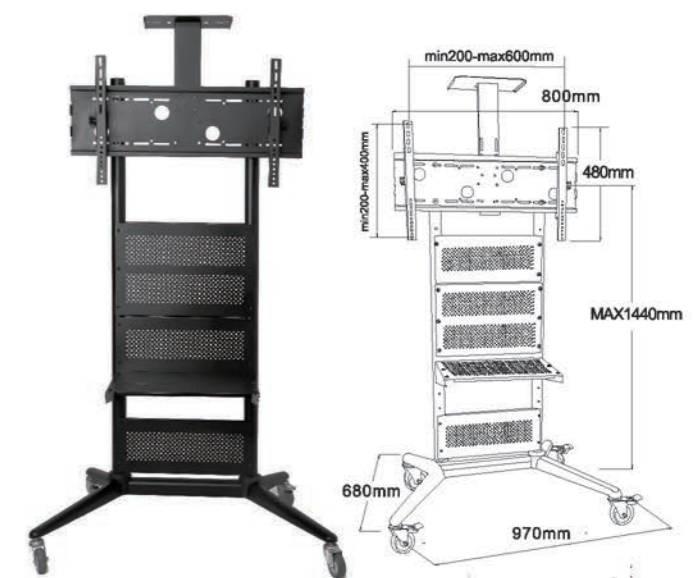

**D960-1**

- Screen Size 32"-70"
- Tilt Range -15° ~ +15°
- VESA(Max) 600x400mm
- Weight Capacity 40kgs /88lbs

**D750**

- Screen Size 32"-70"
- VESA(Max) 600x400mm
- Weight Capacity 40kgs /88lbs

**D750-1**

- Screen Size 32"-55"
- Tilt Range -15° ~ +15°
- VESA(Max) 600x400mm
- Weight Capacity 40kgs /88lbs

**D700B**

- Screen Size 32"-70"
- VESA(Max) 600x400mm
- Weight Capacity 50kgs /110lbs

**D650**

- Screen Size 32"-70"
- VESA(Max) 600x400mm
- Weight Capacity 50kgs /110lbs

**D800B**

- Screen Size 32"-70"
- Weight Capacity 50kgs /110lbs
- VESA(Max) 600x400mm

**D800S**

- Screen Size 32"-70"
- Weight Capacity 50kgs /110lbs
- VESA(Max) 600x400mm

**D880**

- Screen Size 32"-70"
- Weight Capacity 40kgs /88lbs
- VESA(Max) 600x400mm

**D940**

- Screen Size 32"-70"
- Weight Capacity 120kgs /264lbs
- Tilt Range -15° ~ +15°
- VESA(Max) 600x400mm