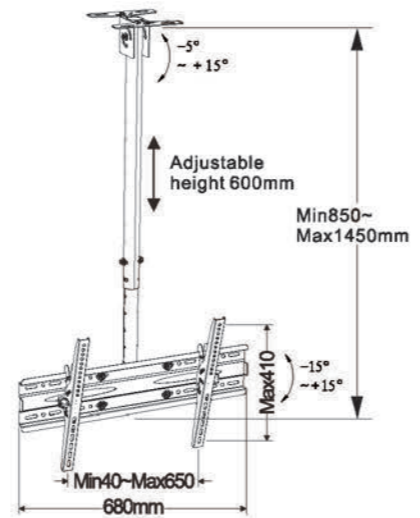

Ceiling Mount

CNXD MOUNTS

WMX008

- Screen Size: 32"-65"
- Weight Capacity: 55kgs / 121lbs
- Tilt Range: -15°~+15°
- VESA: 100*100/200*100/200*200/400*200/400*400/600*400mm
- Profile: 600mm