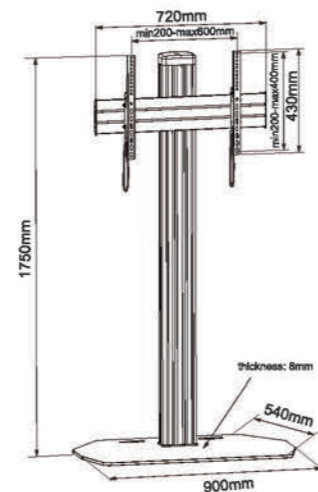

- Screen Size 50"-90"
- VESA(Max) 800x600mm
- Weight Capacity 70kgs /154lbs

**XD-WM007-5**

- Screen Size 32"-70"
- VESA(Max) 600x400mm
- Weight Capacity 55kgs /121lbs

**XD-WM007-3**

- Screen Size 55"-120"
- VESA(Max) 1200x600mm
- Weight Capacity 150kgs /330lbs

**T015-6SC**

-  Screen Size 42"-55"
-  Weight Capacity 240kgs /528lbs
-  VESA(Max) 600x400mm
-  Tilt Range -1° ~ +5°

Ideal For Conferencing Public Displays Or Other Professional Presentation.

**XD-WM007L**

-  Screen Size 32"-55"
-  Weight Capacity 140kgs /308lbs
-  Tilt Range -15° ~ +15°
-  VESA(Max) 600x400mm

**TP015-6SC**

-  Screen Size 42"-55"
-  Weight Capacity 240kgs /528lbs
-  VESA(Max) 600x400mm
-  Tilt Range -1° ~ +5°

PERFECT COMBINATION

T015

- Screen Size 37"-70"
- Tilt Range -10°~+5°
- Weight Capacity 40kgs /88lbs
- VESA(Max) 600x400mm

TP015

- Screen Size 32"-70"
- Tilt Range -10°~+8°
- Weight Capacity 40kgs /88lbs
- VESA(Max) 600x400mm