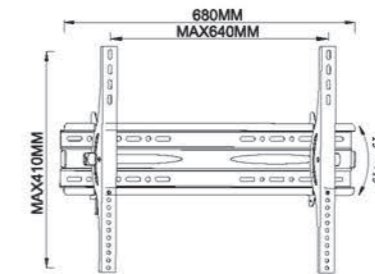

**TB-001**

 Screen Size 25"-55"  
 Weight Capacity 30kgs / 66lbs  
 VESA(Max) 400x400mm

**TB-005**

 Screen Size 32"-65"  
 Weight Capacity 40kgs / 88lbs  
 VESA(Max) 600x400mm

**TB011**

 Screen Size 37"-60"  
 Weight Capacity 45kgs / 99lbs  
 VESA(Max) 800x500mm

**PTS003**

- Screen Size  
32"-70"
- Weight Capacity  
50kgs /110lbs
- Tilt Range  
-15° ~ +15°
- VESA  
150\*150/200\*150/200\*200/  
400\*200/ 400\*400/600\*400mm

**PTS004**

- Screen Size  
32"-70"
- Weight Capacity  
50kgs /110lbs
- VESA  
100\*100/150\*150/200\*100/  
200\*150/200\*200/400\*200/  
400\*400/600\*400mm

**PTS0039**

- Screen Size  
42"-110"
- Weight Capacity  
150kgs /330lbs
- VESA  
400\*200/400\*400/600\*400/  
600\*600/800\*600/900\*600mm

**PTS0025**

- Screen Size  
32"-70"
- Weight Capacity  
60kgs /132lbs
- Tilt Range  
-15° ~ +15°
- VESA  
150\*150/200\*100/200\*150/200\*200/  
400\*200/400\*400/600\*400mm

**PTS0039T**

- Screen Size  
52"-84"
- Weight Capacity  
70kgs /154lbs
- Tilt Range  
-15° ~ +15°
- VESA(Max)  
900\*500mm

**PTS0025-1**

- Screen Size  
25"-55"
- Weight Capacity  
70kgs /154lbs
- Tilt Range  
-15° ~ +15°
- VESA(Max)  
400\*400mm