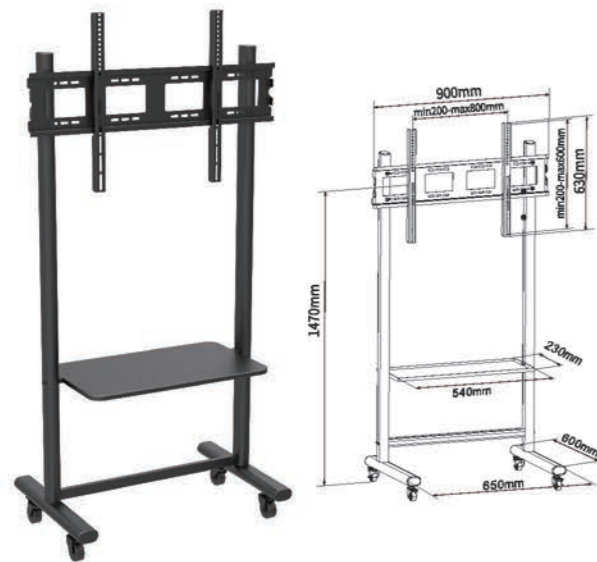

**T009**

-  Screen Size 32"-70"
-  VESA(Max) 600x400mm
-  Weight Capacity 70kgs /154lbs

**IS007**

-  Screen Size 32"-70"
-  VESA(Max) 600x400mm
-  Weight Capacity 40kgs /88lbs
-  90° Rotation

**T007-3**

-  Screen Size 32"-70"
-  VESA(Max) 600x400mm
-  Weight Capacity 50kgs /110lbs
-  90° Rotation

**XD-WM007-1**

- Screen Size 55"-110"
- VESA(Max) 800x600mm
- Weight Capacity 120kgs /264lbs

**XD-WM008**

- Screen Size 40"-80"
- VESA(Max) 600x400mm
- Weight Capacity 70kgs /154lbs
- 90° Rotation

**XD-WM007-4**

- Screen Size 50"-90"
- VESA(Max) 800x600mm
- Weight Capacity 70kgs /154lbs

**XD-WM007-5**

- Screen Size 32"-70"
- VESA(Max) 600x400mm
- Weight Capacity 55kgs /121lbs

**XD-WM007-3**

- Screen Size 55"-120"
- VESA(Max) 1200x600mm
- Weight Capacity 150kgs /330lbs

**T015-6SC**

-  Screen Size 42"-55"
-  Weight Capacity 240kgs /528lbs
-  VESA(Max) 600x400mm
-  Tilt Range -1° ~ +5°

Ideal For Conferencing Public Displays Or Other Professional Presentation.

**XD-WM007L**