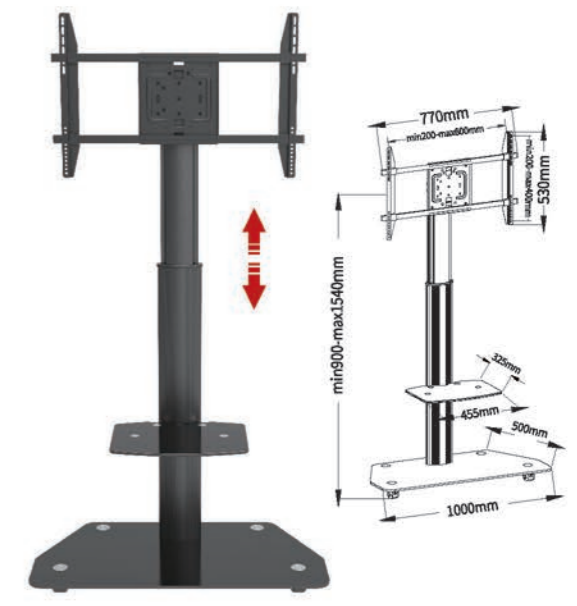

T007-2

- Screen Size: 32"-70"
- Weight Capacity: 50kgs /110lbs
- Tilt Range: -10° ~ +15°
- VESA(Max): 600x400mm

TP003

- Screen Size: 32"-70"
- Weight Capacity: 50kgs /110lbs
- VESA(Max): 600x400mm

TP004

- Screen Size: 32"-70"
- Weight Capacity: 50kgs /110lbs
- Tilt Range: -15° ~ +15°
- VESA(Max): 600x400mm

**T014**

-  Screen Size 25"-55"
-  VESA(Max) 600x400mm
-  Weight Capacity 50kgs /110lbs

**TB002**

-  Screen Size 32"-70"
-  VESA(Max) 600x400mm
-  Weight Capacity 50kgs /110lbs

**D1250**

-  Screen Size 25"-55"
-  VESA(Max) 400x400mm
-  Weight Capacity 30kgs / 66lbs

**T009**

-  Screen Size 32"-70"
-  VESA(Max) 600x400mm
-  Weight Capacity 70kgs /154lbs

**IS007**

-  Screen Size 32"-70"
-  VESA(Max) 600x400mm
-  Weight Capacity 40kgs /88lbs
-  90° Rotation

**T007-3**

-  Screen Size 32"-70"
-  VESA(Max) 600x400mm
-  Weight Capacity 50kgs /110lbs
-  90° Rotation

**XD-WM007-1**

- Screen Size 55"-110"
- VESA(Max) 800x600mm
- Weight Capacity 120kgs /264lbs

**XD-WM008**

- Screen Size 40"-80"
- VESA(Max) 600x400mm
- Weight Capacity 70kgs /154lbs
- 90° Rotation

**XD-WM007-4**