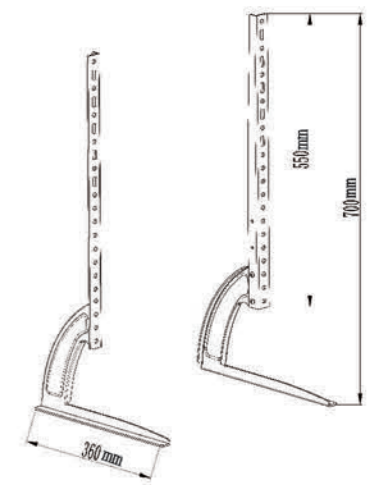

**ET440**

- Screen Size  
25"-55"
- Weight Capacity  
30kgs / 66lbs
- VESA(Max)  
400x400mm

**T018**

- Screen Size  
32"-70"
- Weight Capacity  
40kgs / 88lbs
- Tilt Range  
-15° ~ +15°
- VESA(Max)  
600x400mm

**FS001**

-  Screen Size: 13"-42"
-  Weight Capacity: 20kgs /44lbs
-  VESA(Max): 75\*75/100\*100/200\*100/200\*200mm

**FS004**

-  Screen Size: 55"-110"
-  Weight Capacity: 100kgs /243lbs
-  VESA(Max): 200x200 /400x200/400x400 /600x400/1000x600 mm

**FS002**

-  Screen Size: 32"-70"
-  Weight Capacity: 40kgs /88lbs
-  Swivel Range: -20° ~ +20°
-  VESA(Max): 200x200/400x200/400x400 /600x400mm

**FS003**

-  Screen Size: 32"-70"
-  Weight Capacity: 80kgs /176lbs
-  VESA(Max): 200x200/400x200/400x400 /600x400/1200x600mm