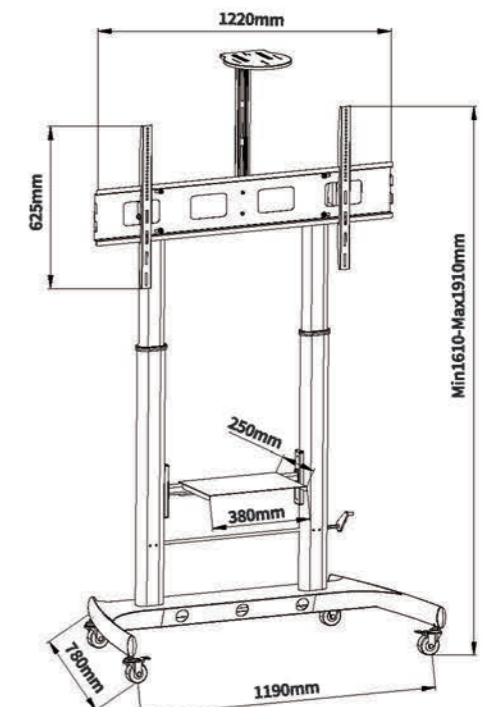

**ET440**

- Screen Size  
25"-55"
- Weight Capacity  
30kgs / 66lbs
- VESA(Max)  
400x400mm

**T018**

- Screen Size  
32"-70"
- Weight Capacity  
40kgs / 88lbs
- Tilt Range  
-15° ~ +15°
- VESA(Max)  
600x400mm

**FS001**

-  Screen Size: 13"-42"
-  Weight Capacity: 20kgs /44lbs
-  VESA(Max): 75\*75/100\*100/200\*100/200\*200mm

**FS004**

-  Screen Size: 55"-110"
-  Weight Capacity: 100kgs /243lbs
-  VESA(Max): 200x200 /400x200/400x400 /600x400/1000x600 mm

**FS002**

-  Screen Size: 32"-70"
-  Weight Capacity: 40kgs /88lbs
-  Swivel Range: -20° ~ +20°
-  VESA(Max): 200x200/400x200/400x400 /600x400mm

**FS003**

-  Screen Size: 32"-70"
-  Weight Capacity: 80kgs /176lbs
-  VESA(Max): 200x200/400x200/400x400 /600x400/1200x600mm

**TB-001**

 Screen Size 25"-55"  
 Weight Capacity 30kgs / 66lbs  
 VESA(Max) 400x400mm

**TB-005**

 Screen Size 32"-65"  
 Weight Capacity 40kgs / 88lbs  
 VESA(Max) 600x400mm

**TB011**

 Screen Size 37"-60"  
 Weight Capacity 45kgs / 99lbs  
 VESA(Max) 800x500mm