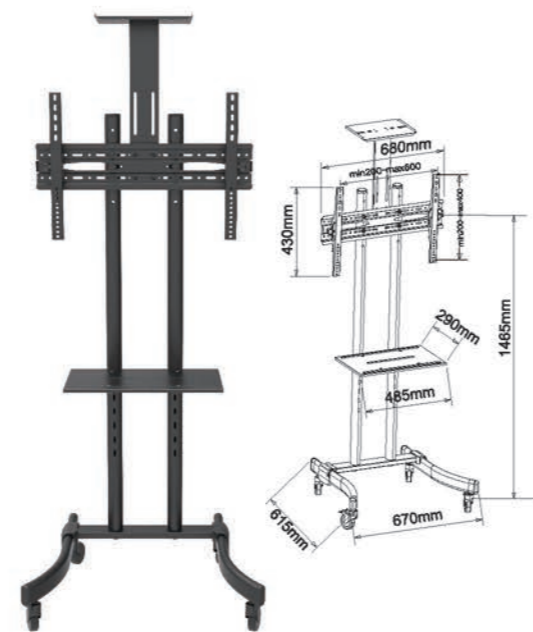

## WMX008

- Screen Size: 32"-65"
- Weight Capacity: 55kgs / 121lbs
- Tilt Range: -15°~+15°
- VESA: 100\*100/200\*100/200\*200/400\*200/400\*400/600\*400mm
- Profile: 600mm

## TCM-009

- Screen Size: 45"-55"
- Weight Capacity: 45kgs / 99lbs
- Tilt Range: -10°~+5°
- VESA: 100\*100/200\*100/200\*200/400\*200/400\*400/600\*400mm
- Profile: 400mm

**D960**

- Screen Size 32"-70"
- VESA(Max) 600x400mm
- Weight Capacity 40kgs /88lbs

**D960-1**

- Screen Size 32"-70"
- Tilt Range -15° ~ +15°
- VESA(Max) 600x400mm
- Weight Capacity 40kgs /88lbs

**D750**

- Screen Size 32"-70"
- VESA(Max) 600x400mm
- Weight Capacity 40kgs /88lbs

**D750-1**

- Screen Size 32"-55"
- Tilt Range -15° ~ +15°
- VESA(Max) 600x400mm
- Weight Capacity 40kgs /88lbs

**D700B**

- Screen Size 32"-70"
- VESA(Max) 600x400mm
- Weight Capacity 50kgs /110lbs

**D650**

- Screen Size 32"-70"
- VESA(Max) 600x400mm
- Weight Capacity 50kgs /110lbs