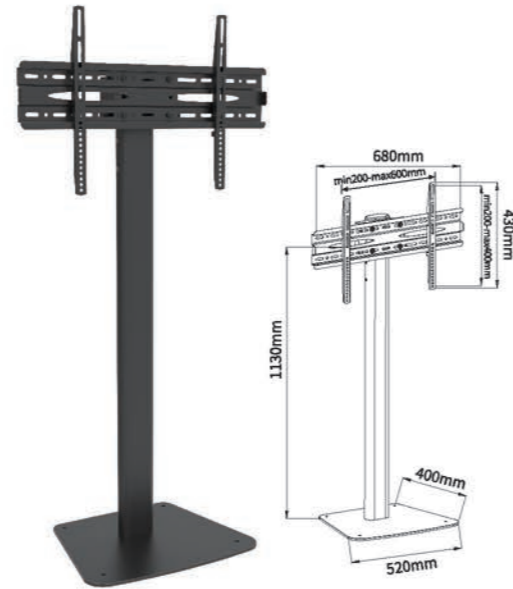

TP002

- Screen Size: 32"-70"
- Weight Capacity: 50kgs /110lbs
- Tilt Range: -15° ~ +15°
- VESA(Max): 600x400mm

T007

- Screen Size: 32"-70"
- Weight Capacity: 50kgs /110lbs
- Tilt Range: -10° ~ +15°
- VESA(Max): 600x400mm

T007-2

- Screen Size: 32"-70"
- Weight Capacity: 50kgs /110lbs
- Tilt Range: -10° ~ +15°
- VESA(Max): 600x400mm

TP003

- Screen Size: 32"-70"
- Weight Capacity: 50kgs /110lbs
- VESA(Max): 600x400mm

TP004

- Screen Size: 32"-70"
- Weight Capacity: 50kgs /110lbs
- Tilt Range: -15° ~ +15°
- VESA(Max): 600x400mm

**T014**

-  Screen Size 25"-55"
-  VESA(Max) 600x400mm
-  Weight Capacity 50kgs /110lbs

**TB002**

-  Screen Size 32"-70"
-  VESA(Max) 600x400mm
-  Weight Capacity 50kgs /110lbs

**D1250**

-  Screen Size 25"-55"
-  VESA(Max) 400x400mm
-  Weight Capacity 30kgs / 66lbs

**XD-WM007-1**

- Screen Size 55"-110"
- VESA(Max) 800x600mm
- Weight Capacity 120kgs /264lbs

**XD-WM008**

- Screen Size 40"-80"
- VESA(Max) 600x400mm
- Weight Capacity 70kgs /154lbs
- 90° Rotation

**XD-WM007-4**