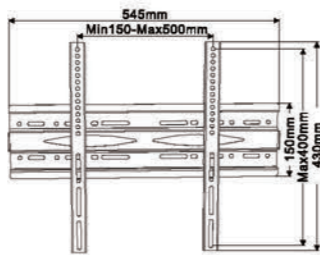

**PTS0039**

- Screen Size  
42"-110"
- Weight Capacity  
150kgs /330lbs
- VESA  
400\*200/400\*400/600\*400/  
600\*600/800\*600/900\*600mm

**PTS0025**

- Screen Size  
32"-70"
- Weight Capacity  
60kgs /132lbs
- Tilt Range  
-15° ~ +15°
- VESA  
150\*150/200\*100/200\*150/200\*200/  
400\*200/400\*400/600\*400mm

**PTS0039T**

- Screen Size  
52"-84"
- Weight Capacity  
70kgs /154lbs
- Tilt Range  
-15° ~ +15°
- VESA(Max)  
900\*500mm

**PTS0025-1**

- Screen Size  
25"-55"
- Weight Capacity  
70kgs /154lbs
- Tilt Range  
-15° ~ +15°
- VESA(Max)  
400\*400mm

**PTS009**

- Screen Size  
32"-70"
- Weight Capacity  
60kgs /132lbs
- VESA  
150\*150/200\*150/200\*200/  
400\*200/400\*400/600\*400mm

**PTS0017-3T**

- Screen Size  
14"-37"
- Weight Capacity  
40kgs /88lbs
- VESA  
100\*100/200\*100/200\*200mm

**PTS0017-4T**

- Screen Size  
25"-55"
- Weight Capacity  
40kgs /88lbs
- VESA  
100\*100/200\*100/200\*200/  
400\*200/400\*400mm

**PTS0017-5T**

- Screen Size  
32"-70"
- Weight Capacity  
50kgs /110lbs
- VESA(Max)  
600\*400mm