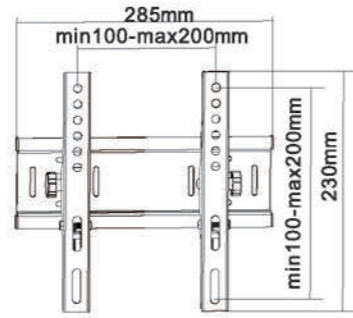

**PTS0034**

- Screen Size  
10"-37"
- Weight Capacity  
40kgs /88lbs
- VESA  
50\*50/75\*75/100\*100/  
150\*150/200\*200mm

**PTS0036T**

- Screen Size  
25"-55"
- Weight Capacity  
40kgs /88lbs
- Tilt Range  
-15° ~ +15°
- VESA(Max)  
400\*400mm

**PTS0037**

- Screen Size  
32"-70"
- Weight Capacity  
40kgs /88lbs
- VESA(Max)  
600\*400mm

**PTS0037T**

- Screen Size  
32"-70"
- Weight Capacity  
40kgs /88lbs
- Tilt Range  
-15° ~ +15°
- VESA(Max)  
600\*400mm

**PTS0034T**

- Screen Size  
10"-37"
- Weight Capacity  
40kgs /88lbs
- Tilt Range  
-15° ~ +15°
- VESA  
50\*50/75\*75/100\*100/  
150\*150/200\*200mm

**PTS0036**

- Screen Size  
25"-55"
- Weight Capacity  
40kgs /88lbs
- VESA(Max)  
400\*400mm

**FOR DIFFERENT SCENES**

**DT200**

-  Screen Size  
24"-42"
-  Weight Capacity  
20kgs /44lbs
-  Tilt Range  
-15° ~ +5°
-  VESA(Max)  
200\*200mm

**PTS1230**

-  Screen Size  
50"-100"
-  Weight Capacity  
150kgs /330lbs
-  VESA  
100\*100/200\*100/200\*200/400\*200/  
400\*400/600\*400/600\*600/800\*600/  
1000\*600/1200\*600mm