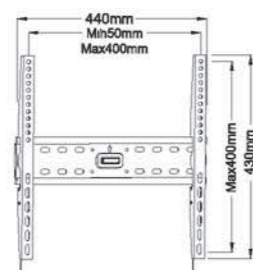

**PTS0011**

- Screen Size  
14"-42"
- Weight Capacity  
40kgs /88lbs
- Tilt Range  
-15° ~ +15°
- VESA  
75\*75/100\*100/150\*150/200\*100/  
200\*150/200\*200/300\*200mm

**PTS0011-2**

- Screen Size  
25"-55"
- Weight Capacity  
40kgs /88lbs
- Tilt Range  
-15° ~ +15°
- VESA  
150\*100/150\*150/200\*150/200\*200/  
300\*200/300\*300/400\*300/400\*400mm

**PTS0034**

- Screen Size  
10"-37"
- Weight Capacity  
40kgs /88lbs
- VESA  
50\*50/75\*75/100\*100/  
150\*150/200\*200mm

**PTS0036T**

- Screen Size  
25"-55"
- Weight Capacity  
40kgs /88lbs
- Tilt Range  
-15° ~ +15°
- VESA(Max)  
400\*400mm

**PTS0037**

- Screen Size  
32"-70"
- Weight Capacity  
40kgs /88lbs
- VESA(Max)  
600\*400mm

**PTS0037T**

- Screen Size  
32"-70"
- Weight Capacity  
40kgs /88lbs
- Tilt Range  
-15° ~ +15°
- VESA(Max)  
600\*400mm

**PTS0034T**

- Screen Size  
10"-37"
- Weight Capacity  
40kgs /88lbs
- Tilt Range  
-15° ~ +15°
- VESA  
50\*50/75\*75/100\*100/  
150\*150/200\*200mm

**PTS0036**

- Screen Size  
25"-55"
- Weight Capacity  
40kgs /88lbs
- VESA(Max)  
400\*400mm