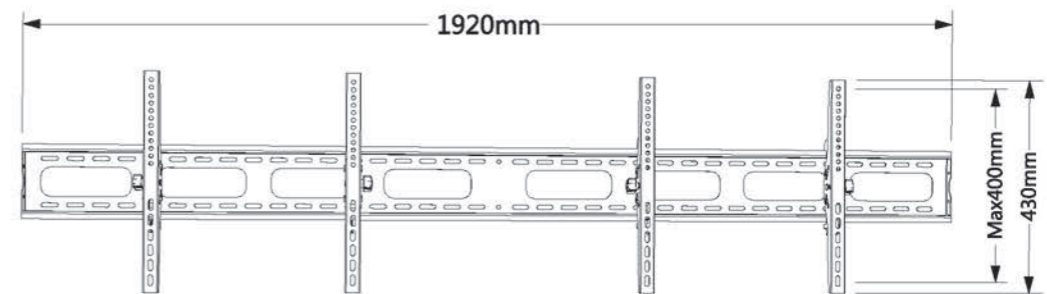

PTS1920

- Screen Size
  32"-55" x 2
- Weight Capacity
  120kgs /264lbs
- Tilt Range
  -15° ~ +15°
- VESA
  100*100/200*100/200*200/
  400*200/400*400/600*400mm