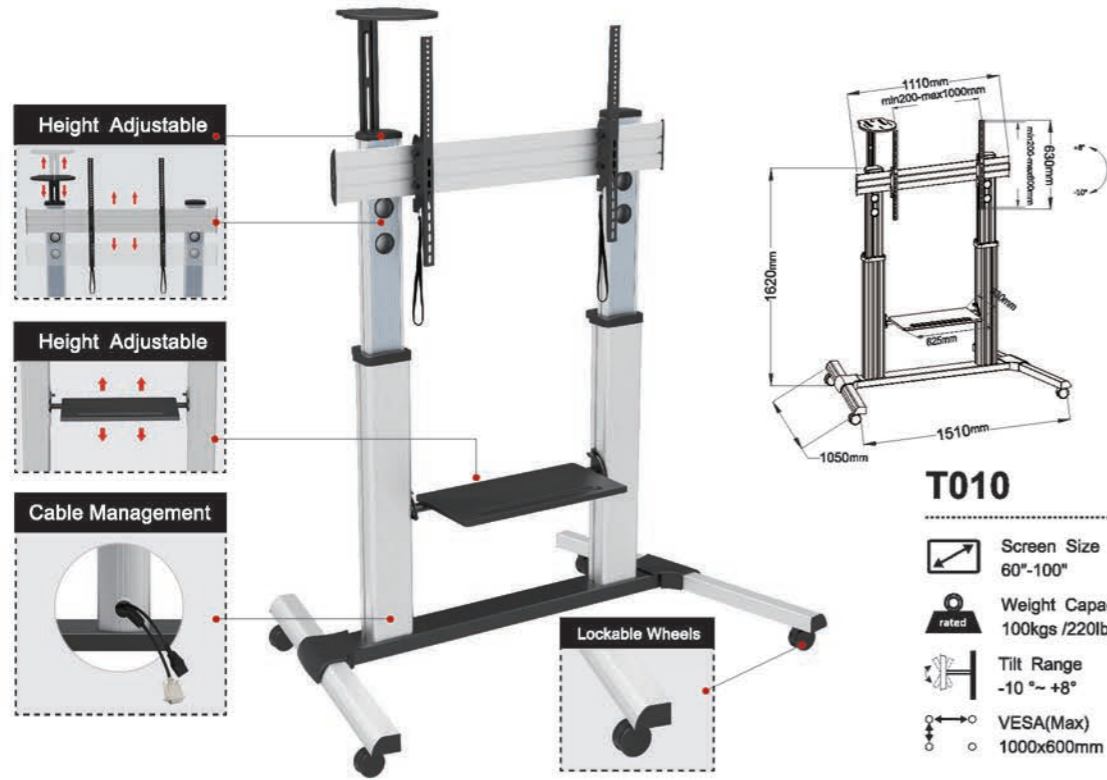

-  Screen Size 32"-55"
-  Weight Capacity 140kgs /308lbs
-  Tilt Range -15° ~ +15°
-  VESA(Max) 600x400mm

**TP015-6SC**

-  Screen Size 42"-55"
-  Weight Capacity 240kgs /528lbs
-  VESA(Max) 600x400mm
-  Tilt Range -1° ~ +5°

PERFECT COMBINATION

T015

- Screen Size 37"-70"
- Tilt Range -10°~+5°
- Weight Capacity 40kgs /88lbs
- VESA(Max) 600x400mm

TP015

- Screen Size 32"-70"
- Tilt Range -10°~+8°
- Weight Capacity 40kgs /88lbs
- VESA(Max) 600x400mm

T015-2SC

- Screen Size 32"-55"
- Tilt Range -10°~+8°
- Weight Capacity 70kgs /154lbs
- VESA(Max) 600x400mm

**T010**

- Screen Size  
60"-100"
- Weight Capacity  
100kgs /220lbs
- Tilt Range  
-10 °~ +8°
- VESA(Max)  
1000x600mm

**T015-SP**

- Screen Size  
37"-70"
- Weight Capacity  
40kgs /88lbs
- Tilt Range  
-10 °~ +8°
- VESA(Max)  
600x400mm

**T015-3SC**

- Screen Size  
32"-55"
- Weight Capacity  
150kgs /330lbs
- VESA(Max)  
600x400mm
- Tilt Range  
-1 °~ +5°