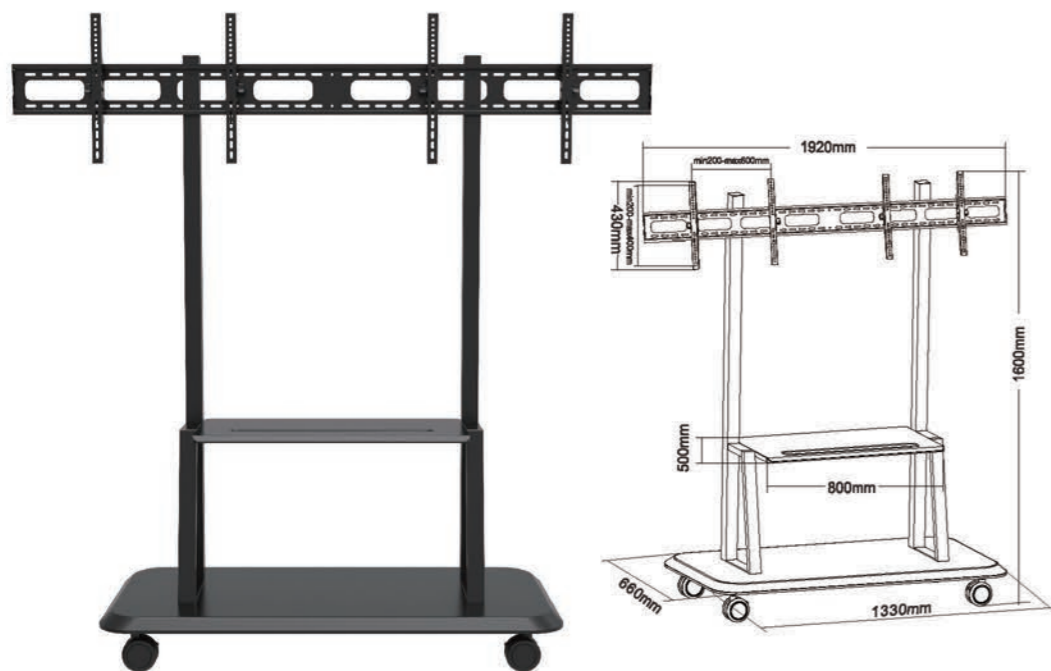

**XD-WM007-1**

- Screen Size 55"-110"
- VESA(Max) 800x600mm
- Weight Capacity 120kgs /264lbs

**XD-WM008**

- Screen Size 40"-80"
- VESA(Max) 600x400mm
- Weight Capacity 70kgs /154lbs
- 90° Rotation

**XD-WM007-4**

- Screen Size 50"-90"
- VESA(Max) 800x600mm
- Weight Capacity 70kgs /154lbs

**XD-WM007-5**

- Screen Size 32"-70"
- VESA(Max) 600x400mm
- Weight Capacity 55kgs /121lbs

**XD-WM007-3**

- Screen Size 55"-120"
- VESA(Max) 1200x600mm
- Weight Capacity 150kgs /330lbs

**T015-6SC**

-  Screen Size 42"-55"
-  Weight Capacity 240kgs /528lbs
-  VESA(Max) 600x400mm
-  Tilt Range -1° ~ +5°

Ideal For Conferencing Public Displays Or Other Professional Presentation.

**XD-WM007L**

-  Screen Size 32"-55"
-  Weight Capacity 140kgs /308lbs
-  Tilt Range -15° ~ +15°
-  VESA(Max) 600x400mm

**TP015-6SC**

-  Screen Size 42"-55"
-  Weight Capacity 240kgs /528lbs
-  VESA(Max) 600x400mm
-  Tilt Range -1° ~ +5°