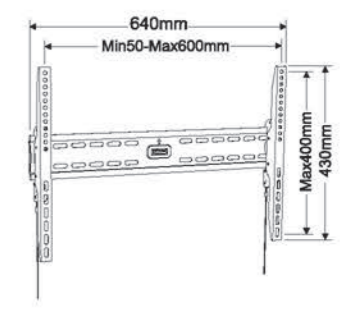

**PTS0017-4**

- Screen Size  
25"-55"
- Weight Capacity  
40kgs /88lbs
- VESA  
100\*100/200\*100/200\*200/  
400\*200/400\*400mm

**PTS0017-5**

- Screen Size  
32"-70"
- Weight Capacity  
50kgs /110lbs
- VESA(Max)  
600\*400mm

**PTS0011**

- Screen Size  
14"-42"
- Weight Capacity  
40kgs /88lbs
- Tilt Range  
-15° ~ +15°
- VESA  
75\*75/100\*100/150\*150/200\*100/  
200\*150/200\*200/300\*200mm

**PTS0011-2**

- Screen Size  
25"-55"
- Weight Capacity  
40kgs /88lbs
- Tilt Range  
-15° ~ +15°
- VESA  
150\*100/150\*150/200\*150/200\*200/  
300\*200/300\*300/400\*300/400\*400mm

**PTS0034**

- Screen Size  
10"-37"
- Weight Capacity  
40kgs /88lbs
- VESA  
50\*50/75\*75/100\*100/  
150\*150/200\*200mm

**PTS0036T**

- Screen Size  
25"-55"
- Weight Capacity  
40kgs /88lbs
- Tilt Range  
-15° ~ +15°
- VESA(Max)  
400\*400mm

**PTS0037**

- Screen Size  
32"-70"
- Weight Capacity  
40kgs /88lbs
- VESA(Max)  
600\*400mm

**PTS0037T**

- Screen Size  
32"-70"
- Weight Capacity  
40kgs /88lbs
- Tilt Range  
-15° ~ +15°
- VESA(Max)  
600\*400mm