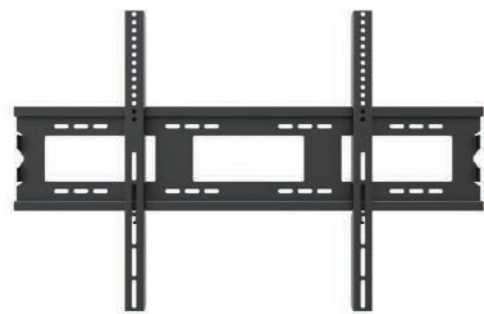

PTS0039

- Screen Size
  42"-110"
- Weight Capacity
  150kgs /330lbs
- VESA
  400*200/400*400/600*400/
  600*600/800*600/900*600mm