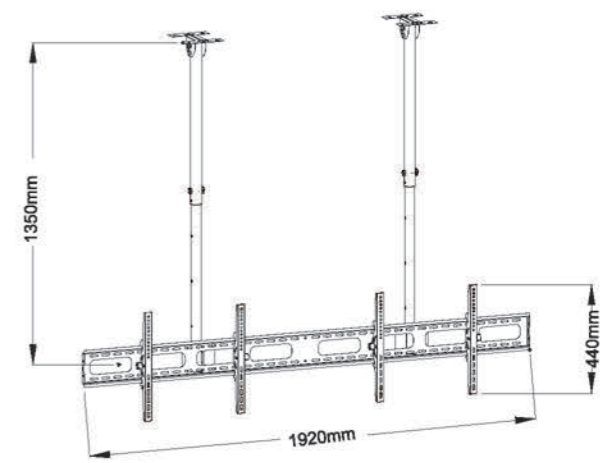

**HDL-117B**

- Screen Size: 14"-37"
- Weight Capacity: 35kgs / 77lbs
- Tilt Range: -15°~+15°
- Swivel Range: -90°~+90°
- Profile: 80~460mm
- VESA: 75\*75/100\*100/200\*100/200\*200mm

**HDL-117B-2**

- Screen Size: 14"-55"
- Weight Capacity: 35kgs / 77lbs
- Tilt Range: -15°~+15°
- Swivel Range: -90°~+90°
- Profile: 80~460mm
- VESA: 75\*75/100\*100/200\*100/200\*200/400\*200/400\*400mm

**HDL-117C**

- Screen Size: 32"-55"
- Weight Capacity: 40kgs / 88lbs
- Tilt Range: -10°~+5°
- Swivel Range: -90°~+90°
- Profile: 40~400mm
- VESA: 75\*75/100\*100/200\*100/200\*200/400\*200/400\*400mm

**HDL-117C-2**

- Screen Size: 32"-55"
- Weight Capacity: 40kgs / 88lbs
- Tilt Range: -10°~+5°
- Swivel Range: -90°~+90°
- Profile: 40~400mm
- VESA: 75\*75/100\*100/200\*100/200\*200/400\*200/400\*400mm

## WMX008

- Screen Size: 32"-65"
- Weight Capacity: 55kgs / 121lbs
- Tilt Range: -15°~+15°
- VESA: 100\*100/200\*100/200\*200/400\*200/400\*400/600\*400mm
- Profile: 600mm