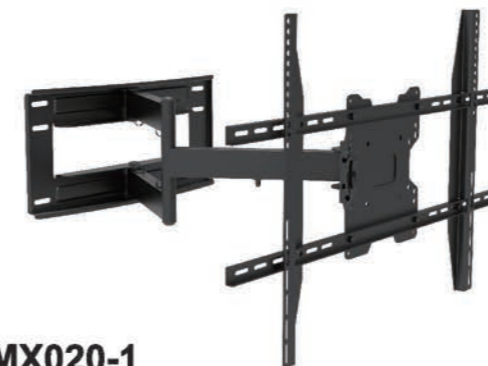

**WMX005**

-  Screen Size 32"-70"
-  Weight Capacity 40kgs /88lbs
-  Profile 60-380mm
-  Swivel Range -60° ~ +60°
-  VESA
-  ○ 100\*100/200\*100/200\*200/400\*200/400\*400/600\*400mm

**WMX005-1**

-  Screen Size 32"-55"
-  Weight Capacity 40kgs /88lbs
-  Profile 60-380mm
-  Swivel Range -60° ~ +60°
-  VESA
-  ○ 100\*100/200\*100/200\*200/400\*200/400\*400mm

**WMX020**

-  Screen Size 40"-100"
-  Weight Capacity 130kgs /286lbs
-  Profile 100-700mm
-  Swivel Range -60° ~ +60°
-  VESA
-  ○ 200\*200/400\*200/400\*400/600\*400/700\*500mm

**WMX020-1**

-  Screen Size 40"-100"
-  Weight Capacity 80kgs /176lbs
-  Swivel Range -90° ~ +90°
-  Profile 100-700mm
-  VESA
-  ○ 200\*200/400\*200/400\*400/600\*400/700\*500mm

**WMX010-1**

- Screen Size: 25"-55"
- Tilt Range: -2°~ +10°
- Profile: 50~540mm
- Weight Capacity: 40kgs /88lbs
- Swivel Range: -90°~ +90°
- VESA: 100\*100/100\*200/200\*200/200\*400/400\*400mm

**WMX010-6**