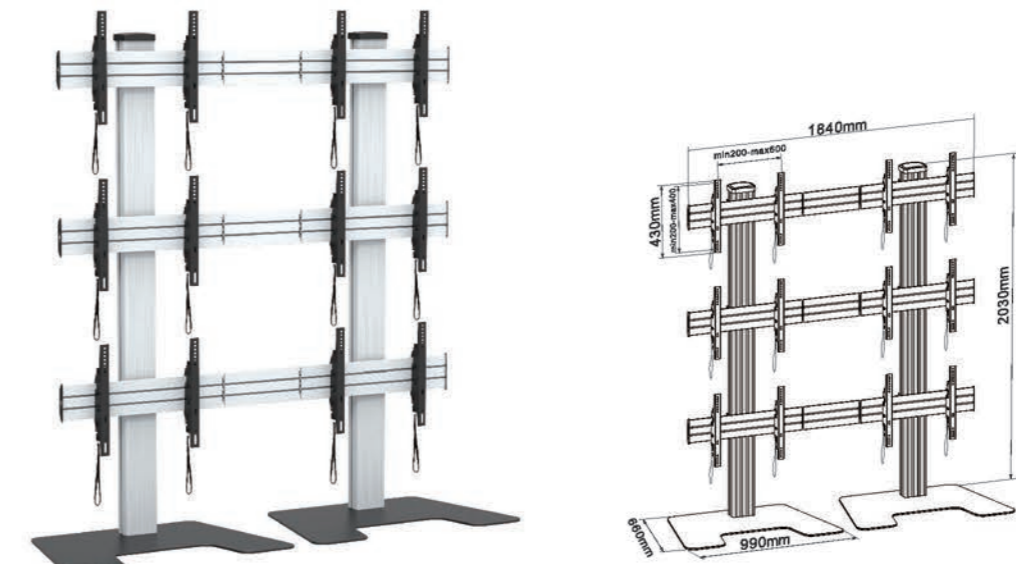

TP015-6SC

- Screen Size 42"-55"
- Weight Capacity 240kgs /528lbs
- VESA(Max) 600x400mm
- Tilt Range -1° ~ +5°