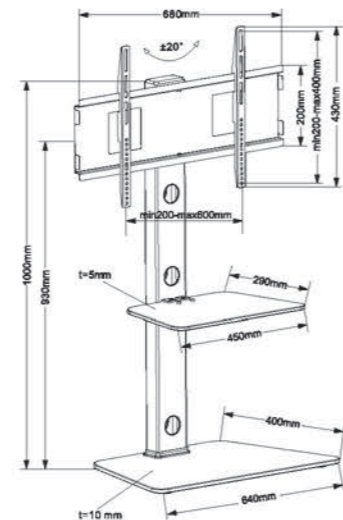

**T006-1**

-  Screen Size: 55"-110"
-  VESA(Max): 1000x600mm
-  Weight Capacity: 150kgs /330lbs

**T016-4SC**

-  Screen Size: Dual 32"-55"  
Single 50"-110"
-  Tilt Range: -10° ~ +8°
-  Weight Capacity: 150kgs /330lbs
-  VESA(Max): 600x400mm

**KS-SB001**

- Screen Size  
32"-70"
- Weight Capacity  
40kgs / 88lbs
- Tilt Range  
-15° ~ +15°
- VESA(Max)  
600x400mm

**ET220**

- Screen Size  
17"-37"
- Weight Capacity  
30kgs / 66lbs
- VESA(Max)  
200x200mm

**ET440**

- Screen Size  
25"-55"
- Weight Capacity  
30kgs / 66lbs
- VESA(Max)  
400x400mm

**T018**

- Screen Size  
32"-70"
- Weight Capacity  
40kgs / 88lbs
- Tilt Range  
-15° ~ +15°
- VESA(Max)  
600x400mm

**FS001**

-  Screen Size: 13"-42"
-  Weight Capacity: 20kgs /44lbs
-  VESA(Max): 75\*75/100\*100/200\*100/200\*200mm

**FS004**

-  Screen Size: 55"-110"
-  Weight Capacity: 100kgs /243lbs
-  VESA(Max): 200x200 /400x200/400x400 /600x400/1000x600 mm