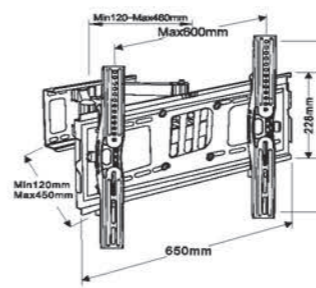

**DT500**

-  Screen Size  
25"-55"
-  Weight Capacity  
40kgs /88lbs
-  Tilt Range  
-15° ~ +5°
-  VESA(Max)  
400\*400mm

**DT600**

-  Screen Size  
32"-70"
-  Weight Capacity  
40kgs /88lbs
-  Tilt Range  
-15° ~ +5°
-  VESA(Max)  
600\*400mm

**PTS1920**

-  Screen Size  
32"-55" x 2
-  Weight Capacity  
120kgs /264lbs
-  Tilt Range  
-15° ~ +15°
-  VESA  
100\*100/200\*100/200\*200/  
400\*200/400\*400/600\*400mm

**WMX001**

- Screen Size 25"-55"
- Tilt Range -8°~+8°
- Profile 50~460mm
- Weight Capacity 40kgs /88lbs
- Swivel Range -60°~+60°
- VESA 100\*100/100\*200/200\*200/200\*400/400\*400mm

**WMX001-2**

- Screen Size 25"-55"
- Tilt Range -2°~+10°
- Profile 40~445mm
- Weight Capacity 40kgs /88lbs
- Swivel Range -60°~+60°
- VESA 100\*100/100\*200/200\*200/200\*400/400\*400mm

**WMX003-2**

- Screen Size 32"-70"
- Weight Capacity 50kgs /110lbs
- Swivel Range -60°~+60°
- Tilt Range -15°~+15°
- Profile 110~450mm
- VESA 100\*100/200\*100/200\*200/400\*200/400\*400/600\*400mm