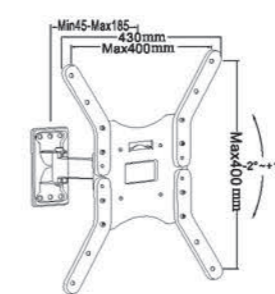

WMX013-1

Screen Size 25"-55"	Weight Capacity 25kgs /55lbs	Tilt Range -2°~ +10°	Swivel Range -90°~ +90°	Profile 45~185mm	VESA 100*100/200*200/ 400*400mm