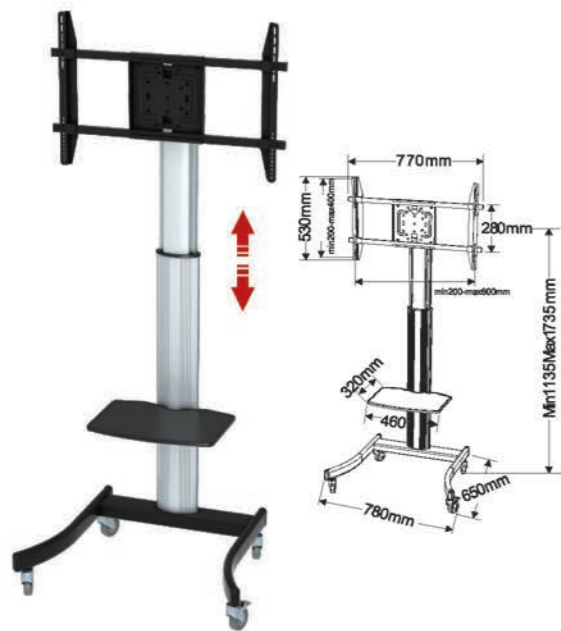

**A901**

- Screen Size: 32"-70"
- Tilt Range: -15° ~ +15°
- Weight Capacity: 40kgs /88lbs
- VESA(Max): 200x200/400x200/400x400/600x400mm

**T003-T**

- Screen Size: 32"-90"
- Tilt Range: -15° ~ +15°
- Weight Capacity: 90kgs /198lbs
- VESA(Max): 200x200/400x200/400x400/600x400/800x400/800x600/900x600mm

**T003-T2**

- Screen Size: 32"-90"
- Tilt Range: -15° ~ +15°
- Weight Capacity: 90kgs /198lbs
- VESA(Max): 200x200/400x200/400x400/600x400/800x400/800x600/900x600mm

90° Rotation

TP001

- Screen Size: 32"-70"
- Weight Capacity: 50kgs /110lbs
- VESA(Max): 600x400mm

TP002

- Screen Size: 32"-70"
- Weight Capacity: 50kgs /110lbs
- Tilt Range: -15° ~ +15°
- VESA(Max): 600x400mm

T007

- Screen Size: 32"-70"
- Weight Capacity: 50kgs /110lbs
- Tilt Range: -10° ~ +15°
- VESA(Max): 600x400mm

T007-2

- Screen Size: 32"-70"
- Weight Capacity: 50kgs /110lbs
- Tilt Range: -10° ~ +15°
- VESA(Max): 600x400mm

TP003

- Screen Size: 32"-70"
- Weight Capacity: 50kgs /110lbs
- VESA(Max): 600x400mm

TP004

- Screen Size: 32"-70"
- Weight Capacity: 50kgs /110lbs
- Tilt Range: -15° ~ +15°
- VESA(Max): 600x400mm