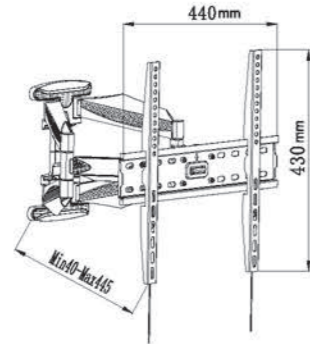

**DT500**

-  Screen Size  
25"-55"
-  Weight Capacity  
40kgs /88lbs
-  Tilt Range  
-15° ~ +5°
-  VESA(Max)  
400\*400mm

**DT600**

-  Screen Size  
32"-70"
-  Weight Capacity  
40kgs /88lbs
-  Tilt Range  
-15° ~ +5°
-  VESA(Max)  
600\*400mm

**PTS1920**

-  Screen Size  
32"-55" x 2
-  Weight Capacity  
120kgs /264lbs
-  Tilt Range  
-15° ~ +15°
-  VESA  
100\*100/200\*100/200\*200/  
400\*200/400\*400/600\*400mm

**WMX001**

- Screen Size 25"-55"
- Tilt Range -8°~+8°
- Profile 50~460mm
- Weight Capacity 40kgs /88lbs
- Swivel Range -60°~+60°
- VESA 100\*100/100\*200/200\*200/200\*400/400\*400mm

**WMX001-2**

- Screen Size 25"-55"
- Tilt Range -2°~+10°
- Profile 40~445mm
- Weight Capacity 40kgs /88lbs
- Swivel Range -60°~+60°
- VESA 100\*100/100\*200/200\*200/200\*400/400\*400mm

**WMX003-2**

- Screen Size 32"-70"
- Weight Capacity 50kgs /110lbs
- Swivel Range -60°~+60°
- Tilt Range -15°~+15°
- Profile 110~450mm
- VESA 100\*100/200\*100/200\*200/400\*200/400\*400/600\*400mm

**WMX003-5**

- Screen Size 32"-70"
- Weight Capacity 40kgs /88lbs
- Swivel Range -60°~+60°
- Tilt Range -15°~+15°
- Profile 120~460mm
- VESA 100\*100/200\*100/200\*200/400\*200/400\*400/600\*400mm

**WMX002-1**