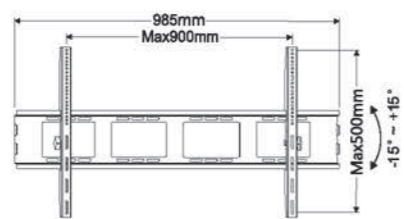

**TB-001**

 Screen Size 25"-55"  
 Weight Capacity 30kgs / 66lbs  
 VESA(Max) 400x400mm

**TB-005**

 Screen Size 32"-65"  
 Weight Capacity 40kgs / 88lbs  
 VESA(Max) 600x400mm

**TB011**

 Screen Size 37"-60"  
 Weight Capacity 45kgs / 99lbs  
 VESA(Max) 800x500mm

**PTS003**

- Screen Size  
32"-70"
- Weight Capacity  
50kgs /110lbs
- Tilt Range  
-15° ~ +15°
- VESA  
150\*150/200\*150/200\*200/  
400\*200/ 400\*400/600\*400mm

**PTS004**

- Screen Size  
32"-70"
- Weight Capacity  
50kgs /110lbs
- VESA  
100\*100/150\*150/200\*100/  
200\*150/200\*200/400\*200/  
400\*400/600\*400mm

**PTS0039**

- Screen Size  
42"-110"
- Weight Capacity  
150kgs /330lbs
- VESA  
400\*200/400\*400/600\*400/  
600\*600/800\*600/900\*600mm

**PTS0025**

- Screen Size  
32"-70"
- Weight Capacity  
60kgs /132lbs
- Tilt Range  
-15° ~ +15°
- VESA  
150\*150/200\*100/200\*150/200\*200/  
400\*200/400\*400/600\*400mm

**PTS0039T**

- Screen Size  
52"-84"
- Weight Capacity  
70kgs /154lbs
- Tilt Range  
-15° ~ +15°
- VESA(Max)  
900\*500mm

**PTS0025-1**

- Screen Size  
25"-55"
- Weight Capacity  
70kgs /154lbs
- Tilt Range  
-15° ~ +15°
- VESA(Max)  
400\*400mm