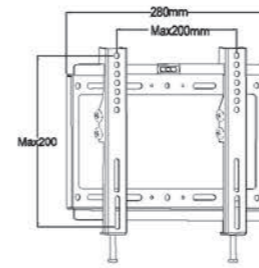

**PTS003**

- Screen Size  
32"-70"
- Weight Capacity  
50kgs /110lbs
- Tilt Range  
-15° ~ +15°
- VESA  
150\*150/200\*150/200\*200/  
400\*200/ 400\*400/600\*400mm

**PTS004**

- Screen Size  
32"-70"
- Weight Capacity  
50kgs /110lbs
- VESA  
100\*100/150\*150/200\*100/  
200\*150/200\*200/400\*200/  
400\*400/600\*400mm

**PTS0039**

- Screen Size  
42"-110"
- Weight Capacity  
150kgs /330lbs
- VESA  
400\*200/400\*400/600\*400/  
600\*600/800\*600/900\*600mm

**PTS0025**

- Screen Size  
32"-70"
- Weight Capacity  
60kgs /132lbs
- Tilt Range  
-15° ~ +15°
- VESA  
150\*150/200\*100/200\*150/200\*200/  
400\*200/400\*400/600\*400mm

**PTS0039T**

- Screen Size  
52"-84"
- Weight Capacity  
70kgs /154lbs
- Tilt Range  
-15° ~ +15°
- VESA(Max)  
900\*500mm

**PTS0025-1**

- Screen Size  
25"-55"
- Weight Capacity  
70kgs /154lbs
- Tilt Range  
-15° ~ +15°
- VESA(Max)  
400\*400mm

**PTS009**

- Screen Size  
32"-70"
- Weight Capacity  
60kgs /132lbs
- VESA  
150\*150/200\*150/200\*200/  
400\*200/400\*400/600\*400mm

**PTS0017-3T**

- Screen Size  
14"-37"
- Weight Capacity  
40kgs /88lbs
- VESA  
100\*100/200\*100/200\*200mm