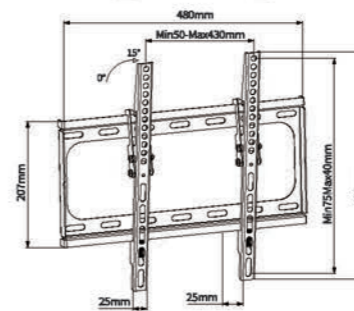

**PTS003**

- Screen Size  
32"-70"
- Weight Capacity  
50kgs /110lbs
- Tilt Range  
-15° ~ +15°
- VESA  
150\*150/200\*150/200\*200/  
400\*200/ 400\*400/600\*400mm

**PTS004**

- Screen Size  
32"-70"
- Weight Capacity  
50kgs /110lbs
- VESA  
100\*100/150\*150/200\*100/  
200\*150/200\*200/400\*200/  
400\*400/600\*400mm

**PTS0039**

- Screen Size  
42"-110"
- Weight Capacity  
150kgs /330lbs
- VESA  
400\*200/400\*400/600\*400/  
600\*600/800\*600/900\*600mm

**PTS0025**

- Screen Size  
32"-70"
- Weight Capacity  
60kgs /132lbs
- Tilt Range  
-15° ~ +15°
- VESA  
150\*150/200\*100/200\*150/200\*200/  
400\*200/400\*400/600\*400mm

**PTS0039T**

- Screen Size  
52"-84"
- Weight Capacity  
70kgs /154lbs
- Tilt Range  
-15° ~ +15°
- VESA(Max)  
900\*500mm

**PTS0025-1**

- Screen Size  
25"-55"
- Weight Capacity  
70kgs /154lbs
- Tilt Range  
-15° ~ +15°
- VESA(Max)  
400\*400mm

**PTS009**

- Screen Size  
32"-70"
- Weight Capacity  
60kgs /132lbs
- VESA  
150\*150/200\*150/200\*200/  
400\*200/400\*400/600\*400mm

**PTS0017-3T**

- Screen Size  
14"-37"
- Weight Capacity  
40kgs /88lbs
- VESA  
100\*100/200\*100/200\*200mm