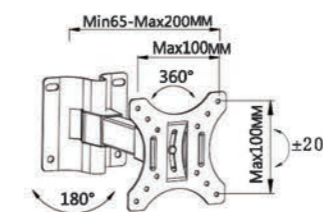

WMX011S

- Screen Size: 17"-27"
- Tilt Range: -20°~ +20°
- Profile: 65~200mm
- Weight Capacity: 10kgs /22lbs
- Swivel Range: -90°~ +90°
- VESA: 50*50/75*75/100*100mm