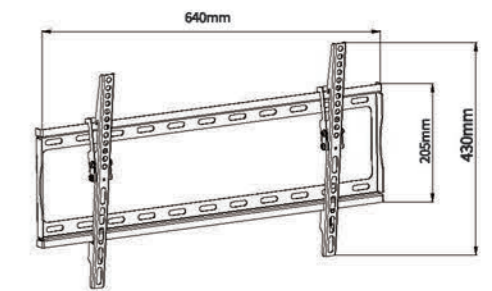

**PTS0039T**

- Screen Size  
52"-84"
- Weight Capacity  
70kgs /154lbs
- Tilt Range  
-15° ~ +15°
- VESA(Max)  
900\*500mm

**PTS0025-1**

- Screen Size  
25"-55"
- Weight Capacity  
70kgs /154lbs
- Tilt Range  
-15° ~ +15°
- VESA(Max)  
400\*400mm

**PTS009**

- Screen Size  
32"-70"
- Weight Capacity  
60kgs /132lbs
- VESA  
150\*150/200\*150/200\*200/  
400\*200/400\*400/600\*400mm

**PTS0017-3T**

- Screen Size  
14"-37"
- Weight Capacity  
40kgs /88lbs
- VESA  
100\*100/200\*100/200\*200mm

**PTS0017-4T**

- Screen Size  
25"-55"
- Weight Capacity  
40kgs /88lbs
- VESA  
100\*100/200\*100/200\*200/  
400\*200/400\*400mm

**PTS0017-5T**

- Screen Size  
32"-70"
- Weight Capacity  
50kgs /110lbs
- VESA(Max)  
600\*400mm