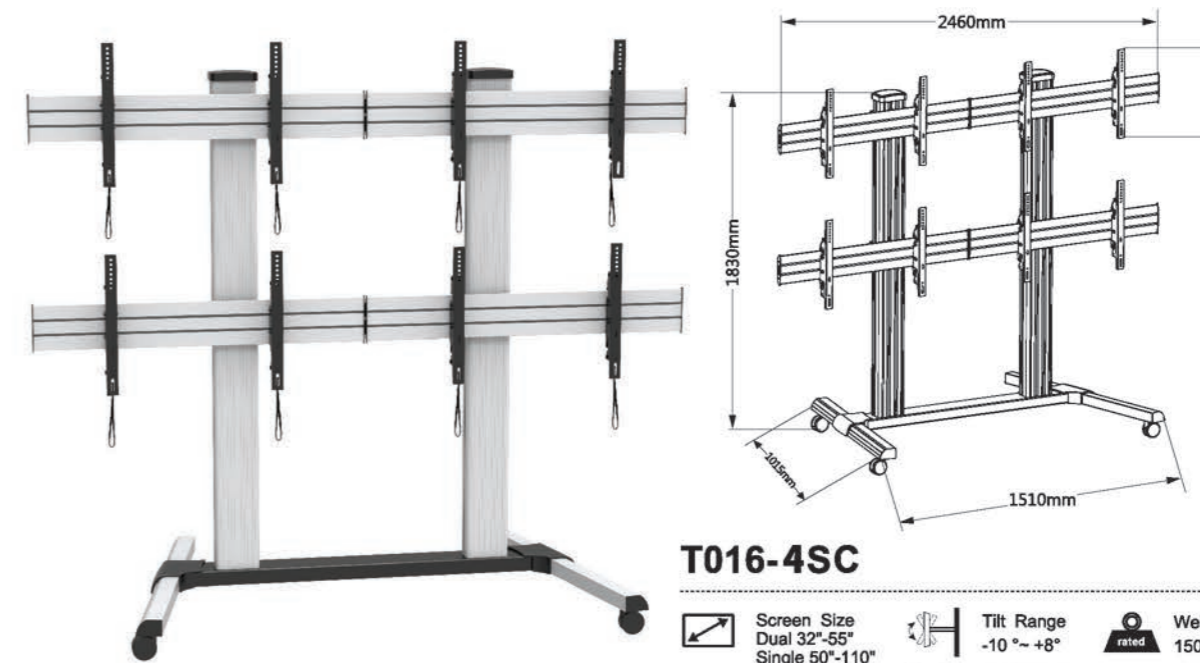

## TABLE OF CONTENTS

TV Stand/Cart .....	01--26
Desktop Stand .....	27--28
TV Wall Mount .....	29--46
Ceiling Mount .....	47--49

 [www.ccnxd.com](http://www.ccnxd.com)  
[www.ccnxd.com.cn](http://www.ccnxd.com.cn)

**T016**

-  Screen Size: 60"-100"
-  Tilt Range: -10° ~ +8°
-  Weight Capacity: 150kgs /330lbs
-  VESA(Max): 1000x600mm

**T016-2SC**

-  Screen Size: Dual 32"-55"  
Single 50"-110"
-  Tilt Range: -10° ~ +8°
-  Weight Capacity: 150kgs /330lbs
-  VESA(Max): 600x400mm

**T006-1**

-  Screen Size: 55"-110"
-  VESA(Max): 1000x600mm
-  Weight Capacity: 150kgs /330lbs

**T016-4SC**

-  Screen Size: Dual 32"-55"  
Single 50"-110"
-  Tilt Range: -10° ~ +8°
-  Weight Capacity: 150kgs /330lbs
-  VESA(Max): 600x400mm