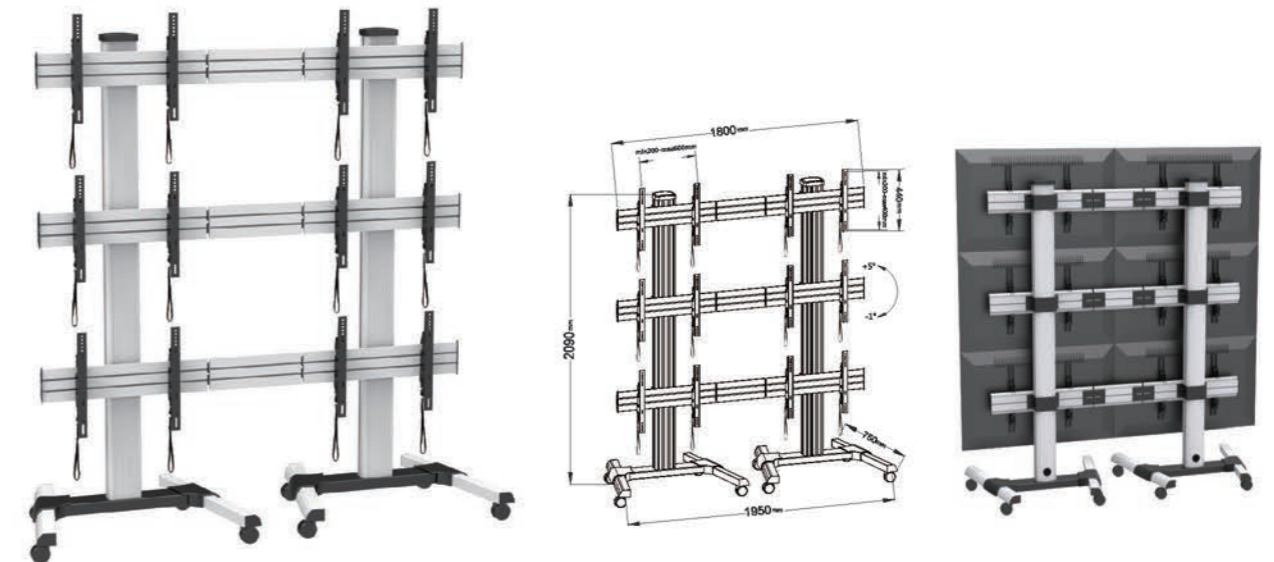

- Screen Size 50"-90"
- VESA(Max) 800x600mm
- Weight Capacity 70kgs /154lbs

**XD-WM007-5**

- Screen Size 32"-70"
- VESA(Max) 600x400mm
- Weight Capacity 55kgs /121lbs

**XD-WM007-3**

- Screen Size 55"-120"
- VESA(Max) 1200x600mm
- Weight Capacity 150kgs /330lbs

**T015-6SC**

-  Screen Size 42"-55"
-  Weight Capacity 240kgs /528lbs
-  VESA(Max) 600x400mm
-  Tilt Range -1° ~ +5°

Ideal For Conferencing Public Displays Or Other Professional Presentation.

**XD-WM007L**