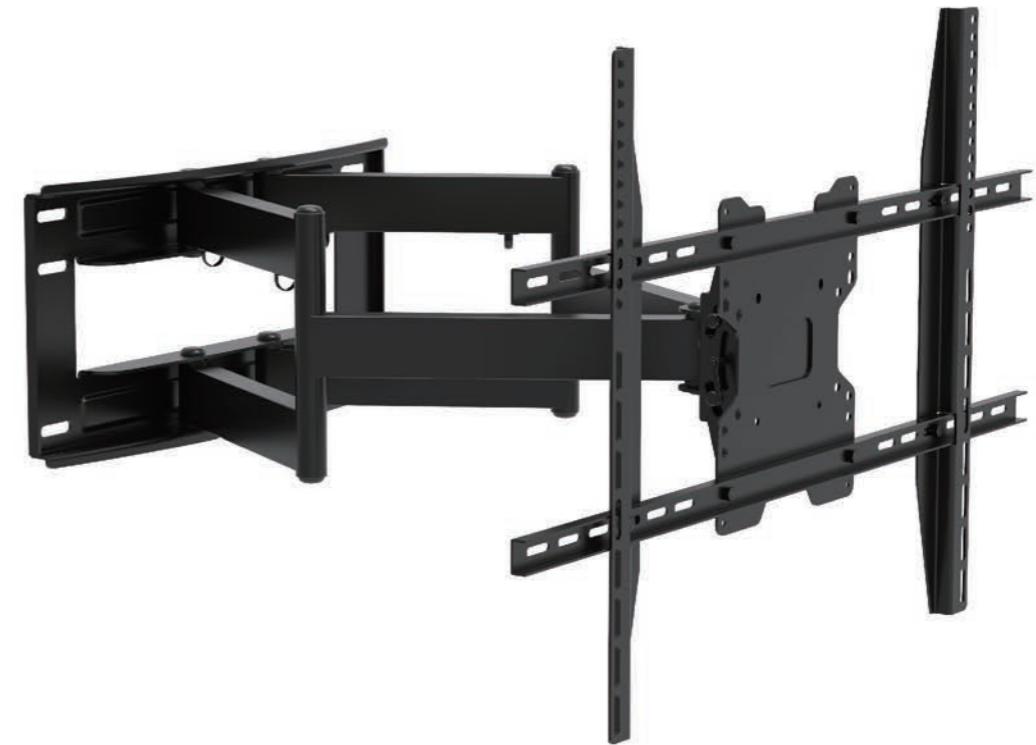

- Screen Size 32"-70"
- Tilt Range -2°~+10°
- Profile 80~530mm
- Weight Capacity 40kgs /88lbs
- Swivel Range -60°~+60°
- VESA 200\*100/200\*200/400\*200/400\*400/600\*400mm

**WMX003-6**

- Screen Size 40"-70"
- Swivel Range -60°~+60°
- Profile 60~390mm
- Weight Capacity 50kgs /110lbs
- VESA 200\*200/400\*400/600\*400mm

**WMX004**

-  Screen Size 32"-70"
-  Weight Capacity 40kgs /88lbs
-  Profile 50-460mm
-  Swivel Range -60° ~ +60°
-  VESA
-  ○ 100\*100/200\*100/200\*200/400\*200/400\*400/600\*400mm

**WMX004-1**

-  Screen Size 32"-55"
-  Weight Capacity 40kgs /88lbs
-  Profile 50-460mm
-  Swivel Range -60° ~ +60°
-  VESA
-  ○ 100\*100/200\*100/200\*200/400\*200/400\*400mm

**WMX005**

-  Screen Size 32"-70"
-  Weight Capacity 40kgs /88lbs
-  Profile 60-380mm
-  Swivel Range -60° ~ +60°
-  VESA
-  ○ 100\*100/200\*100/200\*200/400\*200/400\*400/600\*400mm

**WMX005-1**

-  Screen Size 32"-55"
-  Weight Capacity 40kgs /88lbs
-  Profile 60-380mm
-  Swivel Range -60° ~ +60°
-  VESA
-  ○ 100\*100/200\*100/200\*200/400\*200/400\*400mm