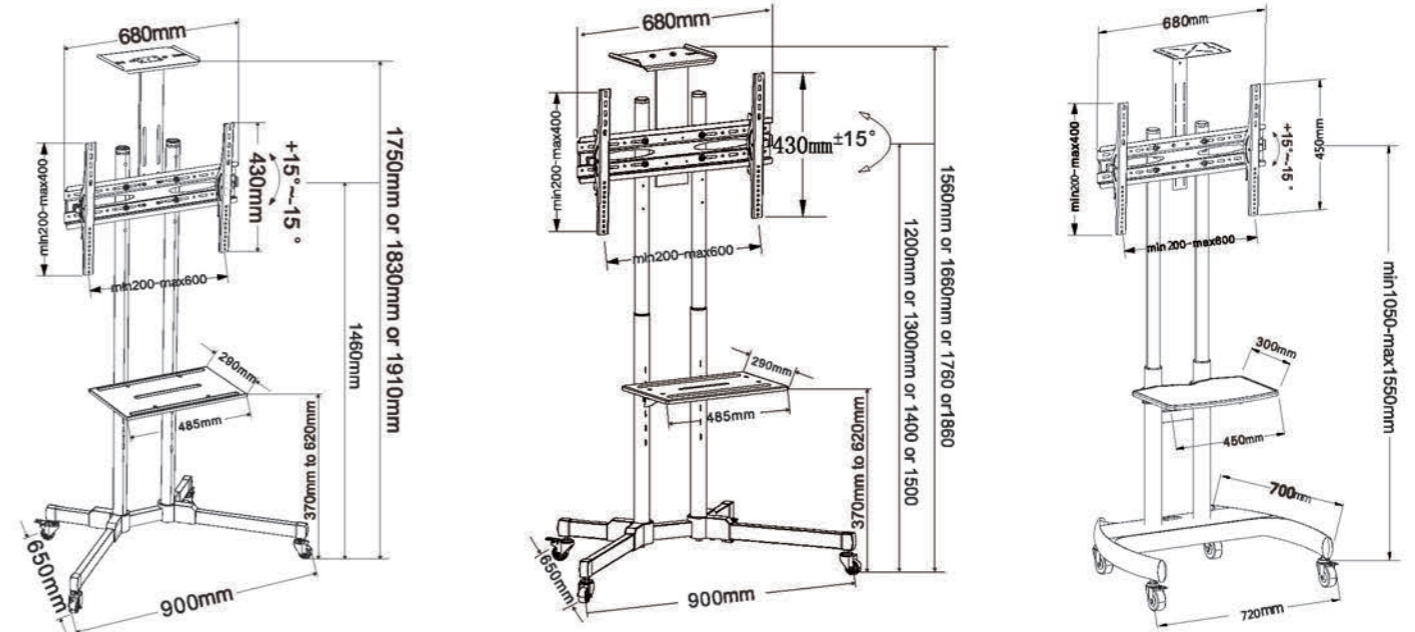

**WMX011**

- Screen Size: 17"-27"
- Tilt Range: -20°~ +20°
- Profile: 65~365mm
- Weight Capacity: 10kgs /22lbs
- Swivel Range: -90°~ +90°
- VESA: 50\*50/75\*75/100\*100mm

**WMX011S**

- Screen Size: 17"-27"
- Tilt Range: -20°~ +20°
- Profile: 65~200mm
- Weight Capacity: 10kgs /22lbs
- Swivel Range: -90°~ +90°
- VESA: 50\*50/75\*75/100\*100mm

**D910**

- Screen Size  
32"-70"
- Weight Capacity  
50kgs /110lbs
- Tilt Range  
-15°~+15°
- VESA(Max)  
600x400mm

**PERFECT COMBINATION**

**D910-1**

- Screen Size  
32"-70"
- Weight Capacity  
50kgs /110lbs
- Tilt Range  
-15°~+15°
- VESA(Max)  
600x400mm

**D910S**

- Screen Size  
32"-70"
- Weight Capacity  
50kgs /110lbs
- Tilt Range  
-15°~+15°
- VESA(Max)  
600x400mm

Easy-grip Knob Tilting Design

Built-in Cable Duct

WMX009

Screen Size 25"-55"	Weight Capacity 40kgs /88lbs	Tilt Range -15°~ +15°	Swivel Range -90°~ +90°	Profile 110~320mm	VESA 50*50/75*75/100*100/ 200*100/200*200/ 400*200/400*400mm
------------------------	---------------------------------	--------------------------	----------------------------	----------------------	---

WMX012-1

Screen Size 25"-55"	Weight Capacity 20kgs /44lbs	Tilt Range -20°~ +20°	Swivel Range -90°~ +90°	Profile 80~370mm	VESA 100*100/ 200*100/200*200/ 400*200/ 400*400mm
------------------------	---------------------------------	--------------------------	----------------------------	---------------------	---