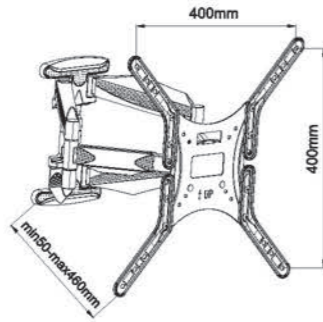

**FOR DIFFERENT SCENES**

**DT200**

-  Screen Size  
24"-42"
-  Weight Capacity  
20kgs /44lbs
-  Tilt Range  
-15° ~ +5°
-  VESA(Max)  
200\*200mm

**PTS1230**

-  Screen Size  
50"-100"
-  Weight Capacity  
150kgs /330lbs
-  VESA  
100\*100/200\*100/200\*200/400\*200/  
400\*400/600\*400/600\*600/800\*600/  
1000\*600/1200\*600mm

**DT500**

-  Screen Size  
25"-55"
-  Weight Capacity  
40kgs /88lbs
-  Tilt Range  
-15° ~ +5°
-  VESA(Max)  
400\*400mm

**DT600**

-  Screen Size  
32"-70"
-  Weight Capacity  
40kgs /88lbs
-  Tilt Range  
-15° ~ +5°
-  VESA(Max)  
600\*400mm

**PTS1920**

-  Screen Size  
32"-55" x 2
-  Weight Capacity  
120kgs /264lbs
-  Tilt Range  
-15° ~ +15°
-  VESA  
100\*100/200\*100/200\*200/  
400\*200/400\*400/600\*400mm

**WMX001**

- Screen Size 25"-55"
- Tilt Range -8°~+8°
- Profile 50~460mm
- Weight Capacity 40kgs /88lbs
- Swivel Range -60°~+60°
- VESA 100\*100/100\*200/200\*200/200\*400/400\*400mm

**WMX001-2**

- Screen Size 25"-55"
- Tilt Range -2°~+10°
- Profile 40~445mm
- Weight Capacity 40kgs /88lbs
- Swivel Range -60°~+60°
- VESA 100\*100/100\*200/200\*200/200\*400/400\*400mm

**WMX003-2**

- Screen Size 32"-70"
- Weight Capacity 50kgs /110lbs
- Swivel Range -60°~+60°
- Tilt Range -15°~+15°
- Profile 110~450mm
- VESA 100\*100/200\*100/200\*200/400\*200/400\*400/600\*400mm