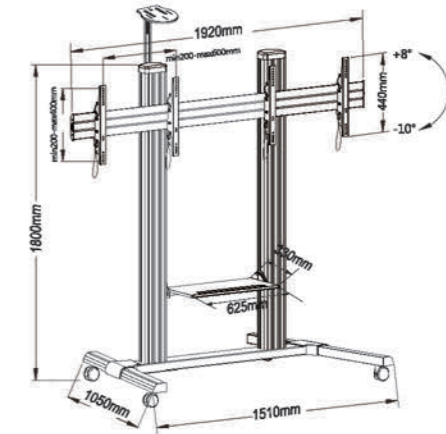

## TABLE OF CONTENTS

TV Stand/Cart .....	01--26
Desktop Stand .....	27--28
TV Wall Mount .....	29--46
Ceiling Mount .....	47--49

 [www.ccnxd.com](http://www.ccnxd.com)  
[www.ccnxd.com.cn](http://www.ccnxd.com.cn)

**T016**

-  Screen Size: 60"-100"
-  Tilt Range: -10° ~ +8°
-  Weight Capacity: 150kgs /330lbs
-  VESA(Max): 1000x600mm

**T016-2SC**

-  Screen Size: Dual 32"-55"  
Single 50"-110"
-  Tilt Range: -10° ~ +8°
-  Weight Capacity: 150kgs /330lbs
-  VESA(Max): 600x400mm

**T006-1**

-  Screen Size: 55"-110"
-  VESA(Max): 1000x600mm
-  Weight Capacity: 150kgs /330lbs

**T016-4SC**

-  Screen Size: Dual 32"-55"  
Single 50"-110"
-  Tilt Range: -10° ~ +8°
-  Weight Capacity: 150kgs /330lbs
-  VESA(Max): 600x400mm