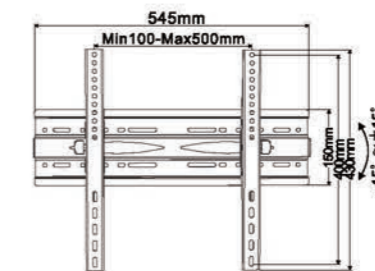

**PTS003**

- Screen Size  
32"-70"
- Weight Capacity  
50kgs /110lbs
- Tilt Range  
-15° ~ +15°
- VESA  
150\*150/200\*150/200\*200/  
400\*200/ 400\*400/600\*400mm

**PTS004**

- Screen Size  
32"-70"
- Weight Capacity  
50kgs /110lbs
- VESA  
100\*100/150\*150/200\*100/  
200\*150/200\*200/400\*200/  
400\*400/600\*400mm

**PTS0039**

- Screen Size  
42"-110"
- Weight Capacity  
150kgs /330lbs
- VESA  
400\*200/400\*400/600\*400/  
600\*600/800\*600/900\*600mm

**PTS0025**

- Screen Size  
32"-70"
- Weight Capacity  
60kgs /132lbs
- Tilt Range  
-15° ~ +15°
- VESA  
150\*150/200\*100/200\*150/200\*200/  
400\*200/400\*400/600\*400mm

**PTS0039T**

- Screen Size  
52"-84"
- Weight Capacity  
70kgs /154lbs
- Tilt Range  
-15° ~ +15°
- VESA(Max)  
900\*500mm

**PTS0025-1**

- Screen Size  
25"-55"
- Weight Capacity  
70kgs /154lbs
- Tilt Range  
-15° ~ +15°
- VESA(Max)  
400\*400mm