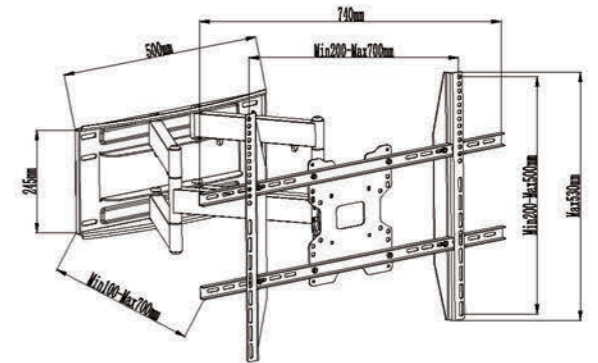

**WMX004**

-  Screen Size 32"-70"
-  Weight Capacity 40kgs /88lbs
-  Profile 50-460mm
-  Swivel Range -60° ~ +60°
-  VESA
-  ○ 100\*100/200\*100/200\*200/400\*200/400\*400/600\*400mm

**WMX004-1**

-  Screen Size 32"-55"
-  Weight Capacity 40kgs /88lbs
-  Profile 50-460mm
-  Swivel Range -60° ~ +60°
-  VESA
-  ○ 100\*100/200\*100/200\*200/400\*200/400\*400mm

**WMX005**

-  Screen Size 32"-70"
-  Weight Capacity 40kgs /88lbs
-  Profile 60-380mm
-  Swivel Range -60° ~ +60°
-  VESA
-  ○ 100\*100/200\*100/200\*200/400\*200/400\*400/600\*400mm

**WMX005-1**

-  Screen Size 32"-55"
-  Weight Capacity 40kgs /88lbs
-  Profile 60-380mm
-  Swivel Range -60° ~ +60°
-  VESA
-  ○ 100\*100/200\*100/200\*200/400\*200/400\*400mm

**WMX020**

-  Screen Size 40"-100"
-  Weight Capacity 130kgs /286lbs
-  Profile 100-700mm
-  Swivel Range -60° ~ +60°
-  VESA
-  ○ 200\*200/400\*200/400\*400/600\*400/700\*500mm

**WMX020-1**

-  Screen Size 40"-100"
-  Weight Capacity 80kgs /176lbs
-  Swivel Range -90° ~ +90°
-  Profile 100-700mm
-  VESA
-  ○ 200\*200/400\*200/400\*400/600\*400/700\*500mm

**WMX010-1**

- Screen Size: 25"-55"
- Tilt Range: -2°~ +10°
- Profile: 50~540mm
- Weight Capacity: 40kgs /88lbs
- Swivel Range: -90°~ +90°
- VESA: 100\*100/100\*200/200\*200/200\*400/400\*400mm

**WMX010-6**