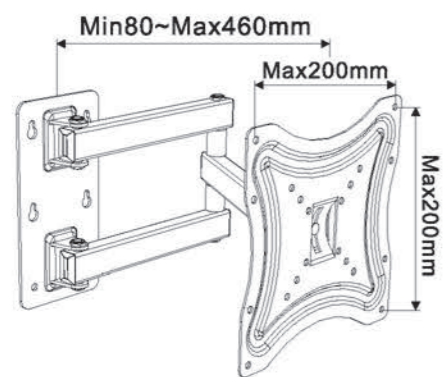

HDL-117B

- Screen Size: 14"-37"
- Weight Capacity: 35kgs / 77lbs
- Tilt Range: -15°~+15°
- Swivel Range: -90°~+90°
- Profile: 80~460mm
- VESA: 75*75/100*100/200*100/200*200mm