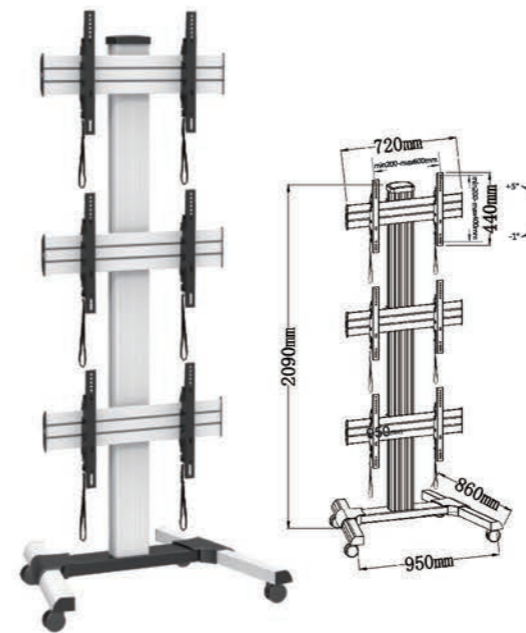

T015-2SC

- Screen Size 32"-55"
- Tilt Range -10°~+8°
- Weight Capacity 70kgs /154lbs
- VESA(Max) 600x400mm

**T010**

- Screen Size  
60"-100"
- Weight Capacity  
100kgs /220lbs
- Tilt Range  
-10 °~ +8°
- VESA(Max)  
1000x600mm

**T015-SP**

- Screen Size  
37"-70"
- Weight Capacity  
40kgs /88lbs
- Tilt Range  
-10 °~ +8°
- VESA(Max)  
600x400mm

**T015-3SC**

- Screen Size  
32"-55"
- Weight Capacity  
150kgs /330lbs
- VESA(Max)  
600x400mm
- Tilt Range  
-1 °~ +5°