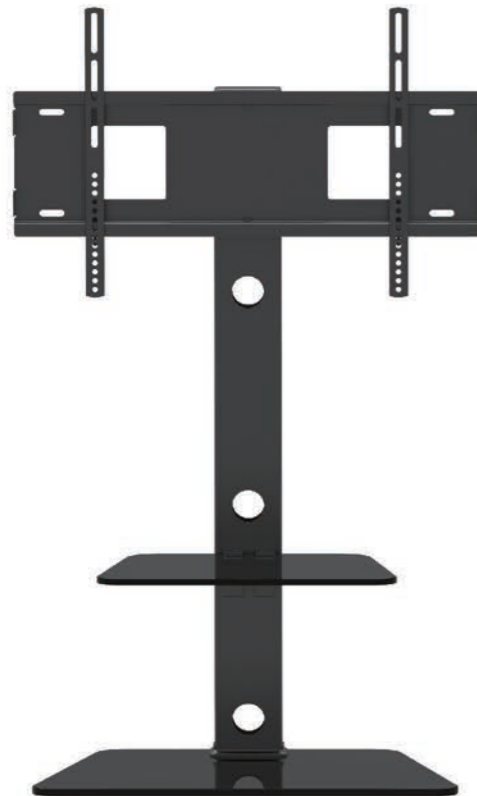

FS002

- Screen Size: 32"-70"
- Weight Capacity: 40kgs /88lbs
- Swivel Range: -20° ~ +20°
- VESA(Max): 200x200/400x200/400x400 /600x400mm