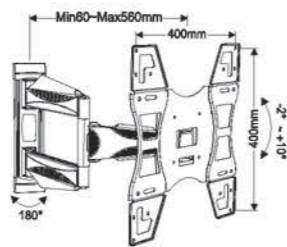

**WMX005**

-  Screen Size 32"-70"
-  Weight Capacity 40kgs /88lbs
-  Profile 60-380mm
-  Swivel Range -60° ~ +60°
-  VESA
-  ○ 100\*100/200\*100/200\*200/400\*200/400\*400/600\*400mm

**WMX005-1**

-  Screen Size 32"-55"
-  Weight Capacity 40kgs /88lbs
-  Profile 60-380mm
-  Swivel Range -60° ~ +60°
-  VESA
-  ○ 100\*100/200\*100/200\*200/400\*200/400\*400mm

**WMX020**

-  Screen Size 40"-100"
-  Weight Capacity 130kgs /286lbs
-  Profile 100-700mm
-  Swivel Range -60° ~ +60°
-  VESA
-  ○ 200\*200/400\*200/400\*400/600\*400/700\*500mm

**WMX020-1**

-  Screen Size 40"-100"
-  Weight Capacity 80kgs /176lbs
-  Swivel Range -90° ~ +90°
-  Profile 100-700mm
-  VESA
-  ○ 200\*200/400\*200/400\*400/600\*400/700\*500mm

**WMX010-1**

- Screen Size: 25"-55"
- Tilt Range: -2°~ +10°
- Profile: 50~540mm
- Weight Capacity: 40kgs /88lbs
- Swivel Range: -90°~ +90°
- VESA: 100\*100/100\*200/200\*200/200\*400/400\*400mm

**WMX010-6**