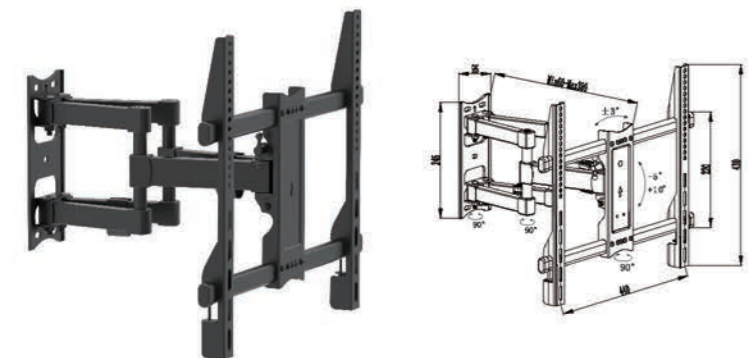

- Screen Size 32"-70"
- Tilt Range -2°~+10°
- Profile 80~530mm
- Weight Capacity 40kgs /88lbs
- Swivel Range -60°~+60°
- VESA 200\*100/200\*200/400\*200/400\*400/600\*400mm

**WMX003-6**

- Screen Size 40"-70"
- Swivel Range -60°~+60°
- Profile 60~390mm
- Weight Capacity 50kgs /110lbs
- VESA 200\*200/400\*400/600\*400mm

**WMX004**

-  Screen Size 32"-70"
-  Weight Capacity 40kgs /88lbs
-  Profile 50-460mm
-  Swivel Range -60° ~ +60°
-  VESA
-  ○ 100\*100/200\*100/200\*200/400\*200/400\*400/600\*400mm

**WMX004-1**

-  Screen Size 32"-55"
-  Weight Capacity 40kgs /88lbs
-  Profile 50-460mm
-  Swivel Range -60° ~ +60°
-  VESA
-  ○ 100\*100/200\*100/200\*200/400\*200/400\*400mm

**WMX005**

-  Screen Size 32"-70"
-  Weight Capacity 40kgs /88lbs
-  Profile 60-380mm
-  Swivel Range -60° ~ +60°
-  VESA
-  ○ 100\*100/200\*100/200\*200/400\*200/400\*400/600\*400mm

**WMX005-1**

-  Screen Size 32"-55"
-  Weight Capacity 40kgs /88lbs
-  Profile 60-380mm
-  Swivel Range -60° ~ +60°
-  VESA
-  ○ 100\*100/200\*100/200\*200/400\*200/400\*400mm