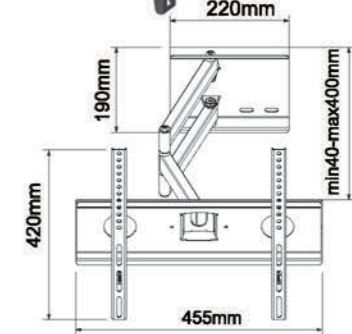

WMX013-2

Screen Size 17"-37"	Weight Capacity 25kgs /55lbs	Tilt Range -2°~ +10°	Swivel Range -90°~ +90°	Profile 35~320mm	VESA 100*100/200*200mm
------------------------	---------------------------------	-------------------------	----------------------------	---------------------	---------------------------

**HDL-117B**

- Screen Size: 14"-37"
- Weight Capacity: 35kgs / 77lbs
- Tilt Range: -15°~+15°
- Swivel Range: -90°~+90°
- Profile: 80~460mm
- VESA: 75\*75/100\*100/200\*100/200\*200mm

**HDL-117B-2**

- Screen Size: 14"-55"
- Weight Capacity: 35kgs / 77lbs
- Tilt Range: -15°~+15°
- Swivel Range: -90°~+90°
- Profile: 80~460mm
- VESA: 75\*75/100\*100/200\*100/200\*200/400\*200/400\*400mm

**HDL-117C**

- Screen Size: 32"-55"
- Weight Capacity: 40kgs / 88lbs
- Tilt Range: -10°~+5°
- Swivel Range: -90°~+90°
- Profile: 40~400mm
- VESA: 75\*75/100\*100/200\*100/200\*200/400\*200/400\*400mm

**HDL-117C-2**

- Screen Size: 32"-55"
- Weight Capacity: 40kgs / 88lbs
- Tilt Range: -10°~+5°
- Swivel Range: -90°~+90°
- Profile: 40~400mm
- VESA: 75\*75/100\*100/200\*100/200\*200/400\*200/400\*400mm