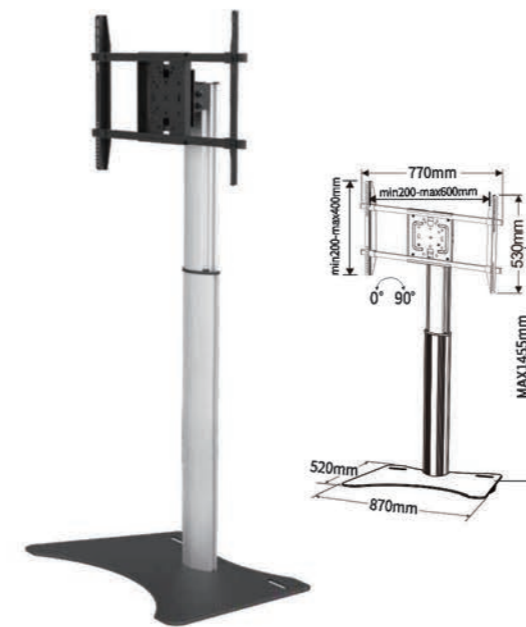

**A901**

- Screen Size: 32"-70"
- Tilt Range: -15° ~ +15°
- Weight Capacity: 40kgs /88lbs
- VESA(Max): 200x200/400x200/400x400/600x400mm

**T003-T**

- Screen Size: 32"-90"
- Tilt Range: -15° ~ +15°
- Weight Capacity: 90kgs /198lbs
- VESA(Max): 200x200/400x200/400x400/600x400/800x400/800x600/900x600mm

**T003-T2**

- Screen Size: 32"-90"
- Tilt Range: -15° ~ +15°
- Weight Capacity: 90kgs /198lbs
- VESA(Max): 200x200/400x200/400x400/600x400/800x400/800x600/900x600mm

90° Rotation

TP001

- Screen Size: 32"-70"
- Weight Capacity: 50kgs /110lbs
- VESA(Max): 600x400mm

TP002

- Screen Size: 32"-70"
- Weight Capacity: 50kgs /110lbs
- Tilt Range: -15° ~ +15°
- VESA(Max): 600x400mm

T007

- Screen Size: 32"-70"
- Weight Capacity: 50kgs /110lbs
- Tilt Range: -10° ~ +15°
- VESA(Max): 600x400mm

T007-2

- Screen Size: 32"-70"
- Weight Capacity: 50kgs /110lbs
- Tilt Range: -10° ~ +15°
- VESA(Max): 600x400mm

TP003

- Screen Size: 32"-70"
- Weight Capacity: 50kgs /110lbs
- VESA(Max): 600x400mm

TP004

- Screen Size: 32"-70"
- Weight Capacity: 50kgs /110lbs
- Tilt Range: -15° ~ +15°
- VESA(Max): 600x400mm