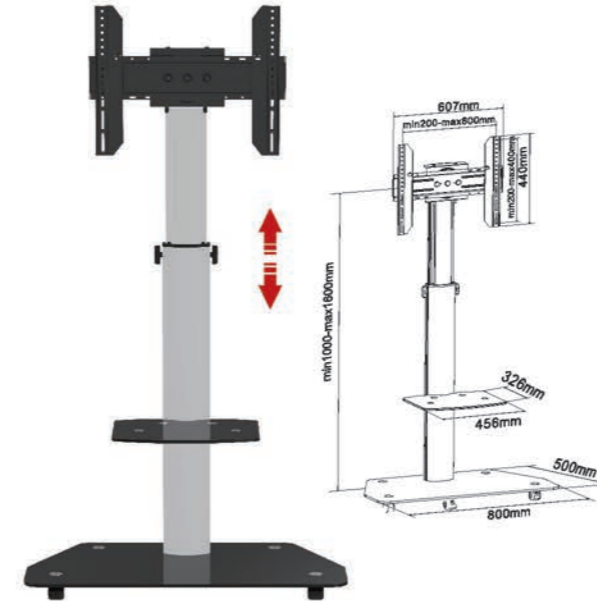

T007-2

- Screen Size: 32"-70"
- Weight Capacity: 50kgs /110lbs
- Tilt Range: -10° ~ +15°
- VESA(Max): 600x400mm

TP003

- Screen Size: 32"-70"
- Weight Capacity: 50kgs /110lbs
- VESA(Max): 600x400mm

TP004

- Screen Size: 32"-70"
- Weight Capacity: 50kgs /110lbs
- Tilt Range: -15° ~ +15°
- VESA(Max): 600x400mm

**T014**

-  Screen Size 25"-55"
-  VESA(Max) 600x400mm
-  Weight Capacity 50kgs /110lbs

**TB002**

-  Screen Size 32"-70"
-  VESA(Max) 600x400mm
-  Weight Capacity 50kgs /110lbs

**D1250**

-  Screen Size 25"-55"
-  VESA(Max) 400x400mm
-  Weight Capacity 30kgs / 66lbs

**T009**

-  Screen Size 32"-70"
-  VESA(Max) 600x400mm
-  Weight Capacity 70kgs /154lbs

**IS007**

-  Screen Size 32"-70"
-  VESA(Max) 600x400mm
-  Weight Capacity 40kgs /88lbs
-  90° Rotation

**T007-3**

-  Screen Size 32"-70"
-  VESA(Max) 600x400mm
-  Weight Capacity 50kgs /110lbs
-  90° Rotation