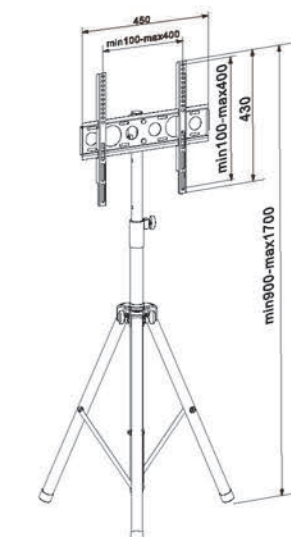

**T006-1**

-  Screen Size: 55"-110"
-  VESA(Max): 1000x600mm
-  Weight Capacity: 150kgs /330lbs

**T016-4SC**

-  Screen Size: Dual 32"-55"  
Single 50"-110"
-  Tilt Range: -10° ~ +8°
-  Weight Capacity: 150kgs /330lbs
-  VESA(Max): 600x400mm

**KS-SB001**

- Screen Size  
32"-70"
- Weight Capacity  
40kgs / 88lbs
- Tilt Range  
-15° ~ +15°
- VESA(Max)  
600x400mm

**ET220**

- Screen Size  
17"-37"
- Weight Capacity  
30kgs / 66lbs
- VESA(Max)  
200x200mm

**ET440**

- Screen Size  
25"-55"
- Weight Capacity  
30kgs / 66lbs
- VESA(Max)  
400x400mm

**T018**

- Screen Size  
32"-70"
- Weight Capacity  
40kgs / 88lbs
- Tilt Range  
-15° ~ +15°
- VESA(Max)  
600x400mm