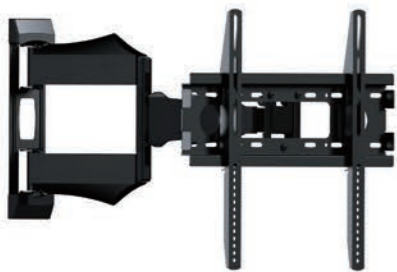

WMX010-2

- Screen Size: 25"-55"
- Tilt Range: -2°~ +10°
- Profile: 70~570mm
- Weight Capacity: 40kgs /88lbs
- Swivel Range: -90°~ +90°
- VESA: 100*200/200*200/200*400/400*400mm