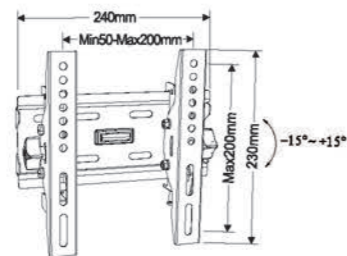

**PTS0011**

- Screen Size  
14"-42"
- Weight Capacity  
40kgs /88lbs
- Tilt Range  
-15° ~ +15°
- VESA  
75\*75/100\*100/150\*150/200\*100/  
200\*150/200\*200/300\*200mm

**PTS0011-2**

- Screen Size  
25"-55"
- Weight Capacity  
40kgs /88lbs
- Tilt Range  
-15° ~ +15°
- VESA  
150\*100/150\*150/200\*150/200\*200/  
300\*200/300\*300/400\*300/400\*400mm

**PTS0034**

- Screen Size  
10"-37"
- Weight Capacity  
40kgs /88lbs
- VESA  
50\*50/75\*75/100\*100/  
150\*150/200\*200mm

**PTS0036T**

- Screen Size  
25"-55"
- Weight Capacity  
40kgs /88lbs
- Tilt Range  
-15° ~ +15°
- VESA(Max)  
400\*400mm

**PTS0037**

- Screen Size  
32"-70"
- Weight Capacity  
40kgs /88lbs
- VESA(Max)  
600\*400mm

**PTS0037T**

- Screen Size  
32"-70"
- Weight Capacity  
40kgs /88lbs
- Tilt Range  
-15° ~ +15°
- VESA(Max)  
600\*400mm