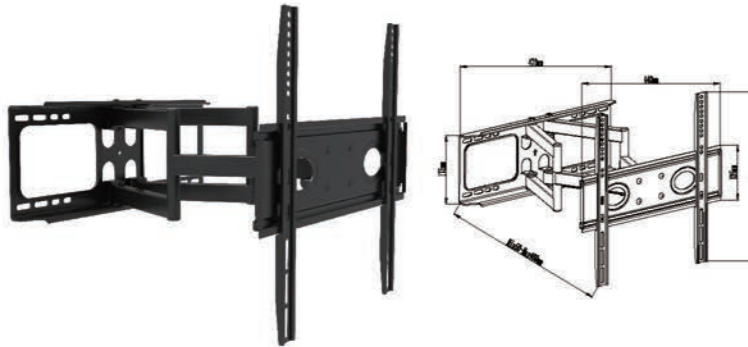

- Screen Size 32"-70"
- Tilt Range -2°~+10°
- Profile 80~530mm
- Weight Capacity 40kgs /88lbs
- Swivel Range -60°~+60°
- VESA 200\*100/200\*200/400\*200/400\*400/600\*400mm

**WMX003-6**

- Screen Size 40"-70"
- Swivel Range -60°~+60°
- Profile 60~390mm
- Weight Capacity 50kgs /110lbs
- VESA 200\*200/400\*400/600\*400mm

**WMX004**

-  Screen Size 32"-70"
-  Weight Capacity 40kgs /88lbs
-  Profile 50-460mm
-  Swivel Range -60° ~ +60°
-  VESA
-  ○ 100\*100/200\*100/200\*200/400\*200/400\*400/600\*400mm

**WMX004-1**

-  Screen Size 32"-55"
-  Weight Capacity 40kgs /88lbs
-  Profile 50-460mm
-  Swivel Range -60° ~ +60°
-  VESA
-  ○ 100\*100/200\*100/200\*200/400\*200/400\*400mm