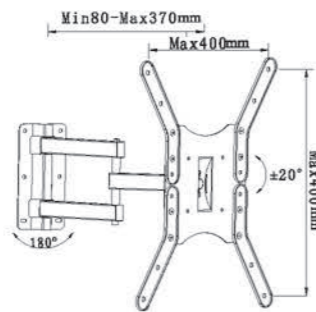

**WMX011**

- Screen Size: 17"-27"
- Tilt Range: -20°~ +20°
- Profile: 65~365mm
- Weight Capacity: 10kgs /22lbs
- Swivel Range: -90°~ +90°
- VESA: 50\*50/75\*75/100\*100mm

**WMX011S**

- Screen Size: 17"-27"
- Tilt Range: -20°~ +20°
- Profile: 65~200mm
- Weight Capacity: 10kgs /22lbs
- Swivel Range: -90°~ +90°
- VESA: 50\*50/75\*75/100\*100mm

**D910**

- Screen Size  
32"-70"
- Weight Capacity  
50kgs /110lbs
- Tilt Range  
-15°~+15°
- VESA(Max)  
600x400mm

**PERFECT COMBINATION**

**D910-1**

- Screen Size  
32"-70"
- Weight Capacity  
50kgs /110lbs
- Tilt Range  
-15°~+15°
- VESA(Max)  
600x400mm

**D910S**

- Screen Size  
32"-70"
- Weight Capacity  
50kgs /110lbs
- Tilt Range  
-15°~+15°
- VESA(Max)  
600x400mm

Easy-grip Knob Tilting Design

Built-in Cable Duct

WMX009

Screen Size 25"-55"	Weight Capacity 40kgs /88lbs	Tilt Range -15°~ +15°	Swivel Range -90°~ +90°	Profile 110~320mm	VESA 50*50/75*75/100*100/ 200*100/200*200/ 400*200/400*400mm
------------------------	---------------------------------	--------------------------	----------------------------	----------------------	---

WMX012-1

Screen Size 25"-55"	Weight Capacity 20kgs /44lbs	Tilt Range -20°~ +20°	Swivel Range -90°~ +90°	Profile 80~370mm	VESA 100*100/ 200*100/200*200/ 400*200/ 400*400mm
------------------------	---------------------------------	--------------------------	----------------------------	---------------------	---