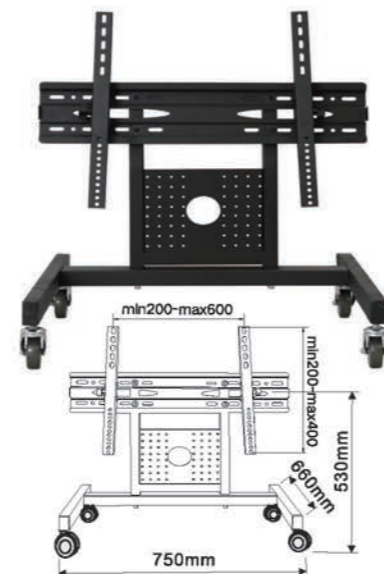

## WMX008

- Screen Size: 32"-65"
- Weight Capacity: 55kgs / 121lbs
- Tilt Range: -15°~+15°
- VESA: 100\*100/200\*100/200\*200/400\*200/400\*400/600\*400mm
- Profile: 600mm

## TCM-009

- Screen Size: 45"-55"
- Weight Capacity: 45kgs / 99lbs
- Tilt Range: -10°~+5°
- VESA: 100\*100/200\*100/200\*200/400\*200/400\*400/600\*400mm
- Profile: 400mm

**D960**

- Screen Size 32"-70"
- VESA(Max) 600x400mm
- Weight Capacity 40kgs /88lbs

**D960-1**

- Screen Size 32"-70"
- Tilt Range -15° ~ +15°
- VESA(Max) 600x400mm
- Weight Capacity 40kgs /88lbs

**D750**

- Screen Size 32"-70"
- VESA(Max) 600x400mm
- Weight Capacity 40kgs /88lbs

**D750-1**

- Screen Size 32"-55"
- Tilt Range -15° ~ +15°
- VESA(Max) 600x400mm
- Weight Capacity 40kgs /88lbs

**D700B**

- Screen Size 32"-70"
- VESA(Max) 600x400mm
- Weight Capacity 50kgs /110lbs

**D650**

- Screen Size 32"-70"
- VESA(Max) 600x400mm
- Weight Capacity 50kgs /110lbs