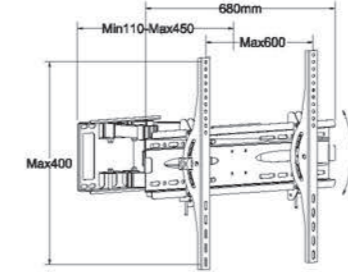

**DT500**

-  Screen Size  
25"-55"
-  Weight Capacity  
40kgs /88lbs
-  Tilt Range  
-15° ~ +5°
-  VESA(Max)  
400\*400mm

**DT600**

-  Screen Size  
32"-70"
-  Weight Capacity  
40kgs /88lbs
-  Tilt Range  
-15° ~ +5°
-  VESA(Max)  
600\*400mm

**PTS1920**

-  Screen Size  
32"-55" x 2
-  Weight Capacity  
120kgs /264lbs
-  Tilt Range  
-15° ~ +15°
-  VESA  
100\*100/200\*100/200\*200/  
400\*200/400\*400/600\*400mm

**WMX001**

- Screen Size 25"-55"
- Tilt Range -8°~+8°
- Profile 50~460mm
- Weight Capacity 40kgs /88lbs
- Swivel Range -60°~+60°
- VESA 100\*100/100\*200/200\*200/200\*400/400\*400mm

**WMX001-2**

- Screen Size 25"-55"
- Tilt Range -2°~+10°
- Profile 40~445mm
- Weight Capacity 40kgs /88lbs
- Swivel Range -60°~+60°
- VESA 100\*100/100\*200/200\*200/200\*400/400\*400mm

**WMX003-2**

- Screen Size 32"-70"
- Weight Capacity 50kgs /110lbs
- Swivel Range -60°~+60°
- Tilt Range -15°~+15°
- Profile 110~450mm
- VESA 100\*100/200\*100/200\*200/400\*200/400\*400/600\*400mm