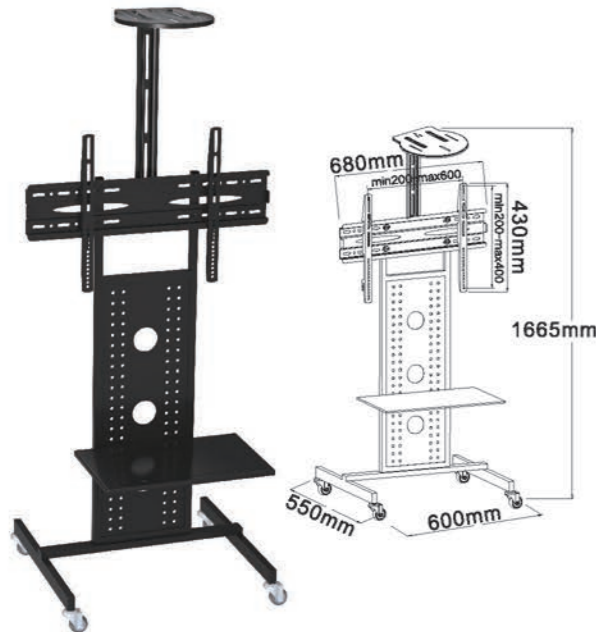

## WMX008

- Screen Size: 32"-65"
- Weight Capacity: 55kgs / 121lbs
- Tilt Range: -15°~+15°
- VESA: 100\*100/200\*100/200\*200/400\*200/400\*400/600\*400mm
- Profile: 600mm

## TCM-009

- Screen Size: 45"-55"
- Weight Capacity: 45kgs / 99lbs
- Tilt Range: -10°~+5°
- VESA: 100\*100/200\*100/200\*200/400\*200/400\*400/600\*400mm
- Profile: 400mm

**D960**

- Screen Size 32"-70"
- VESA(Max) 600x400mm
- Weight Capacity 40kgs /88lbs

**D960-1**

- Screen Size 32"-70"
- Tilt Range -15° ~ +15°
- VESA(Max) 600x400mm
- Weight Capacity 40kgs /88lbs

**D750**

- Screen Size 32"-70"
- VESA(Max) 600x400mm
- Weight Capacity 40kgs /88lbs

**D750-1**

- Screen Size 32"-55"
- Tilt Range -15° ~ +15°
- VESA(Max) 600x400mm
- Weight Capacity 40kgs /88lbs

**D700B**

- Screen Size 32"-70"
- VESA(Max) 600x400mm
- Weight Capacity 50kgs /110lbs

**D650**

- Screen Size 32"-70"
- VESA(Max) 600x400mm
- Weight Capacity 50kgs /110lbs