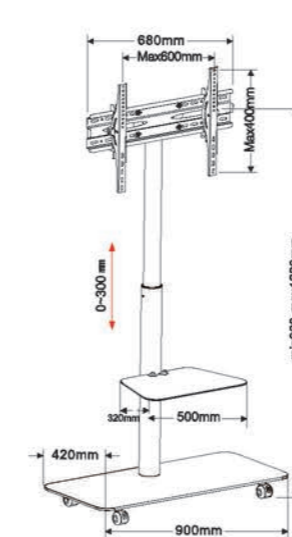

**T016**

-  Screen Size: 60"-100"
-  Tilt Range: -10° ~ +8°
-  Weight Capacity: 150kgs /330lbs
-  VESA(Max): 1000x600mm

**T016-2SC**

-  Screen Size: Dual 32"-55"  
Single 50"-110"
-  Tilt Range: -10° ~ +8°
-  Weight Capacity: 150kgs /330lbs
-  VESA(Max): 600x400mm

**T006-1**

-  Screen Size: 55"-110"
-  VESA(Max): 1000x600mm
-  Weight Capacity: 150kgs /330lbs

**T016-4SC**

-  Screen Size: Dual 32"-55"  
Single 50"-110"
-  Tilt Range: -10° ~ +8°
-  Weight Capacity: 150kgs /330lbs
-  VESA(Max): 600x400mm

**KS-SB001**

- Screen Size  
32"-70"
- Weight Capacity  
40kgs / 88lbs
- Tilt Range  
-15° ~ +15°
- VESA(Max)  
600x400mm

**ET220**

- Screen Size  
17"-37"
- Weight Capacity  
30kgs / 66lbs
- VESA(Max)  
200x200mm

**ET440**

- Screen Size  
25"-55"
- Weight Capacity  
30kgs / 66lbs
- VESA(Max)  
400x400mm

**T018**

- Screen Size  
32"-70"
- Weight Capacity  
40kgs / 88lbs
- Tilt Range  
-15° ~ +15°
- VESA(Max)  
600x400mm