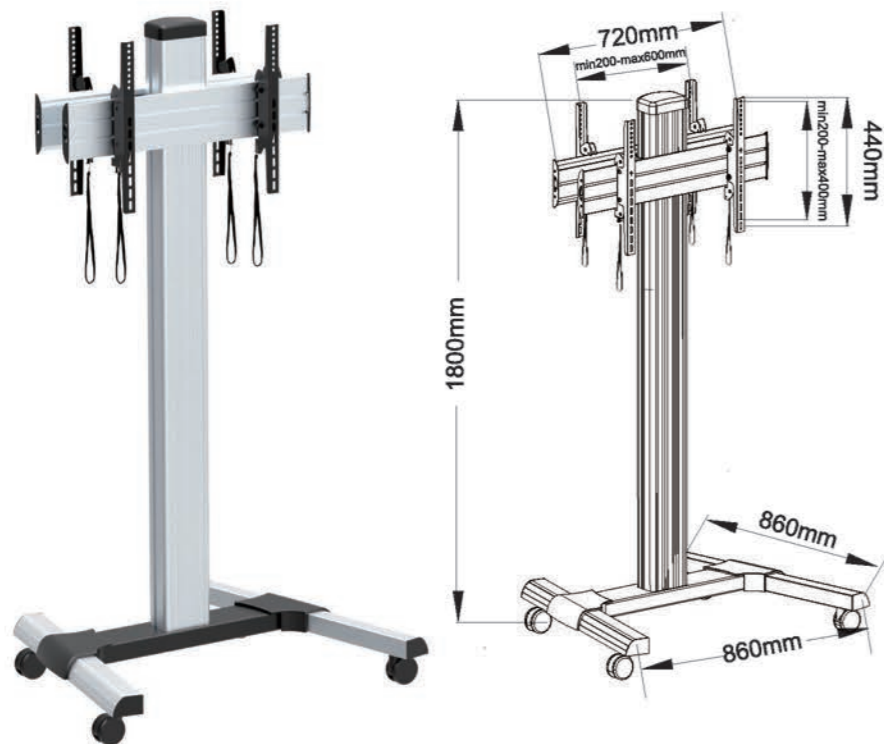

**T015-6SC**

-  Screen Size 42"-55"
-  Weight Capacity 240kgs /528lbs
-  VESA(Max) 600x400mm
-  Tilt Range -1° ~ +5°

Ideal For Conferencing Public Displays Or Other Professional Presentation.

**XD-WM007L**

PERFECT COMBINATION

T015

- Screen Size 37"-70"
- Tilt Range -10°~+5°
- Weight Capacity 40kgs /88lbs
- VESA(Max) 600x400mm

TP015

- Screen Size 32"-70"
- Tilt Range -10°~+8°
- Weight Capacity 40kgs /88lbs
- VESA(Max) 600x400mm

T015-2SC

- Screen Size 32"-55"
- Tilt Range -10°~+8°
- Weight Capacity 70kgs /154lbs
- VESA(Max) 600x400mm

**T010**

- Screen Size  
60"-100"
- Weight Capacity  
100kgs /220lbs
- Tilt Range  
-10 °~ +8°
- VESA(Max)  
1000x600mm

**T015-SP**

- Screen Size  
37"-70"
- Weight Capacity  
40kgs /88lbs
- Tilt Range  
-10 °~ +8°
- VESA(Max)  
600x400mm

**T015-3SC**

- Screen Size  
32"-55"
- Weight Capacity  
150kgs /330lbs
- VESA(Max)  
600x400mm
- Tilt Range  
-1 °~ +5°