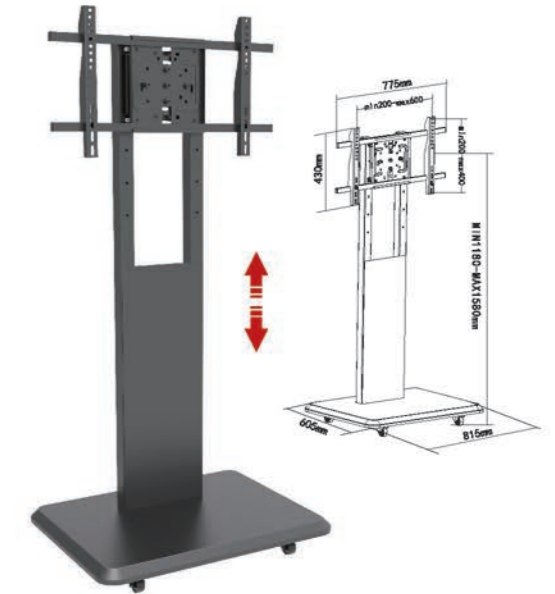

**T009**

-  Screen Size 32"-70"
-  VESA(Max) 600x400mm
-  Weight Capacity 70kgs /154lbs

**IS007**

-  Screen Size 32"-70"
-  VESA(Max) 600x400mm
-  Weight Capacity 40kgs /88lbs
-  90° Rotation

**T007-3**

-  Screen Size 32"-70"
-  VESA(Max) 600x400mm
-  Weight Capacity 50kgs /110lbs
-  90° Rotation

**XD-WM007-1**

- Screen Size 55"-110"
- VESA(Max) 800x600mm
- Weight Capacity 120kgs /264lbs

**XD-WM008**

- Screen Size 40"-80"
- VESA(Max) 600x400mm
- Weight Capacity 70kgs /154lbs
- 90° Rotation

**XD-WM007-4**

- Screen Size 50"-90"
- VESA(Max) 800x600mm
- Weight Capacity 70kgs /154lbs

**XD-WM007-5**

- Screen Size 32"-70"
- VESA(Max) 600x400mm
- Weight Capacity 55kgs /121lbs

**XD-WM007-3**

- Screen Size 55"-120"
- VESA(Max) 1200x600mm
- Weight Capacity 150kgs /330lbs

**T015-6SC**

-  Screen Size 42"-55"
-  Weight Capacity 240kgs /528lbs
-  VESA(Max) 600x400mm
-  Tilt Range -1° ~ +5°

Ideal For Conferencing Public Displays Or Other Professional Presentation.

**XD-WM007L**