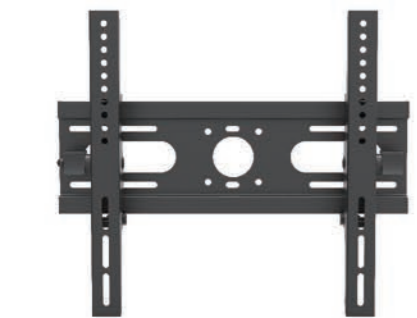

PTS0011

- Screen Size
  14"-42"
- Weight Capacity
  40kgs /88lbs
- Tilt Range
  -15° ~ +15°
- VESA
  75*75/100*100/150*150/200*100/
  200*150/200*200/300*200mm