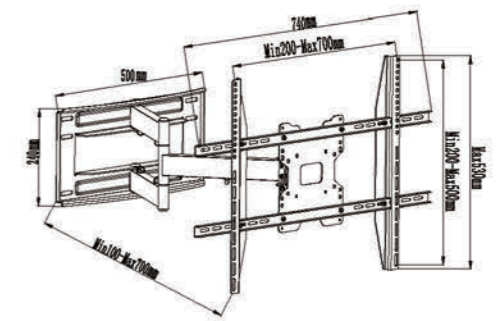

**WMX004**

-  Screen Size 32"-70"
-  Weight Capacity 40kgs /88lbs
-  Profile 50-460mm
-  Swivel Range -60° ~ +60°
-  VESA
-  ○ 100\*100/200\*100/200\*200/400\*200/400\*400/600\*400mm

**WMX004-1**

-  Screen Size 32"-55"
-  Weight Capacity 40kgs /88lbs
-  Profile 50-460mm
-  Swivel Range -60° ~ +60°
-  VESA
-  ○ 100\*100/200\*100/200\*200/400\*200/400\*400mm

**WMX005**

-  Screen Size 32"-70"
-  Weight Capacity 40kgs /88lbs
-  Profile 60-380mm
-  Swivel Range -60° ~ +60°
-  VESA
-  ○ 100\*100/200\*100/200\*200/400\*200/400\*400/600\*400mm

**WMX005-1**

-  Screen Size 32"-55"
-  Weight Capacity 40kgs /88lbs
-  Profile 60-380mm
-  Swivel Range -60° ~ +60°
-  VESA
-  ○ 100\*100/200\*100/200\*200/400\*200/400\*400mm

**WMX020**

-  Screen Size 40"-100"
-  Weight Capacity 130kgs /286lbs
-  Profile 100-700mm
-  Swivel Range -60° ~ +60°
-  VESA
-  ○ 200\*200/400\*200/400\*400/600\*400/700\*500mm

**WMX020-1**

-  Screen Size 40"-100"
-  Weight Capacity 80kgs /176lbs
-  Swivel Range -90° ~ +90°
-  Profile 100-700mm
-  VESA
-  ○ 200\*200/400\*200/400\*400/600\*400/700\*500mm

**WMX010-1**

- Screen Size: 25"-55"
- Tilt Range: -2°~ +10°
- Profile: 50~540mm
- Weight Capacity: 40kgs /88lbs
- Swivel Range: -90°~ +90°
- VESA: 100\*100/100\*200/200\*200/200\*400/400\*400mm

**WMX010-6**