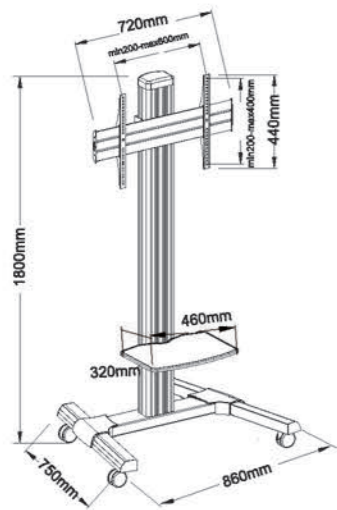

- Screen Size 50"-90"
- VESA(Max) 800x600mm
- Weight Capacity 70kgs /154lbs

**XD-WM007-5**

- Screen Size 32"-70"
- VESA(Max) 600x400mm
- Weight Capacity 55kgs /121lbs

**XD-WM007-3**

- Screen Size 55"-120"
- VESA(Max) 1200x600mm
- Weight Capacity 150kgs /330lbs

**T015-6SC**

-  Screen Size 42"-55"
-  Weight Capacity 240kgs /528lbs
-  VESA(Max) 600x400mm
-  Tilt Range -1° ~ +5°

Ideal For Conferencing Public Displays Or Other Professional Presentation.

**XD-WM007L**

-  Screen Size 32"-55"
-  Weight Capacity 140kgs /308lbs
-  Tilt Range -15° ~ +15°
-  VESA(Max) 600x400mm

**TP015-6SC**

-  Screen Size 42"-55"
-  Weight Capacity 240kgs /528lbs
-  VESA(Max) 600x400mm
-  Tilt Range -1° ~ +5°

PERFECT COMBINATION

T015

- Screen Size 37"-70"
- Tilt Range -10°~+5°
- Weight Capacity 40kgs /88lbs
- VESA(Max) 600x400mm

TP015

- Screen Size 32"-70"
- Tilt Range -10°~+8°
- Weight Capacity 40kgs /88lbs
- VESA(Max) 600x400mm