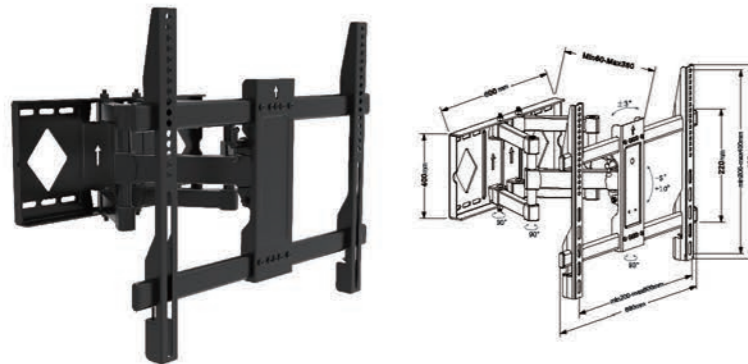

- Screen Size 32"-70"
- Tilt Range -2°~+10°
- Profile 80~530mm
- Weight Capacity 40kgs /88lbs
- Swivel Range -60°~+60°
- VESA 200\*100/200\*200/400\*200/400\*400/600\*400mm

**WMX003-6**

- Screen Size 40"-70"
- Swivel Range -60°~+60°
- Profile 60~390mm
- Weight Capacity 50kgs /110lbs
- VESA 200\*200/400\*400/600\*400mm

**WMX004**

-  Screen Size 32"-70"
-  Weight Capacity 40kgs /88lbs
-  Profile 50-460mm
-  Swivel Range -60° ~ +60°
-  VESA
-  ○ 100\*100/200\*100/200\*200/400\*200/400\*400/600\*400mm

**WMX004-1**

-  Screen Size 32"-55"
-  Weight Capacity 40kgs /88lbs
-  Profile 50-460mm
-  Swivel Range -60° ~ +60°
-  VESA
-  ○ 100\*100/200\*100/200\*200/400\*200/400\*400mm